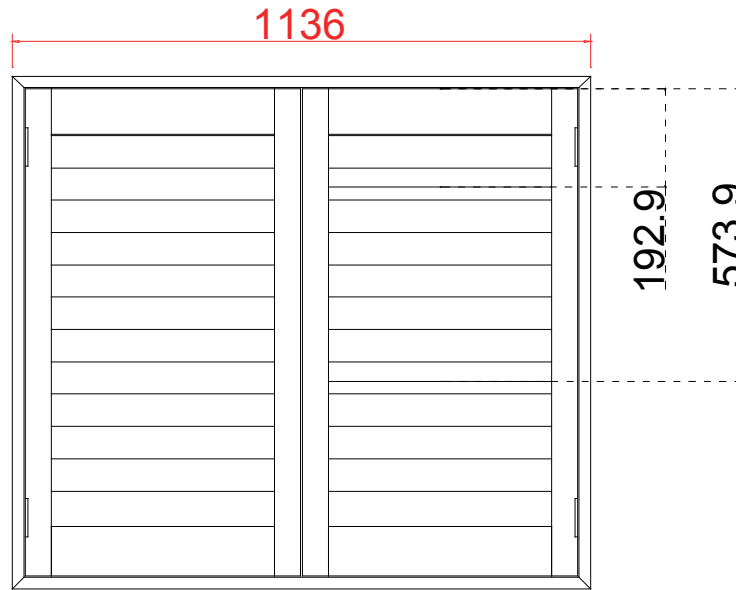

L

R

24

4

8

NOTES:

Shutter Color: Pure White (KDS-184)

Hinges Color: Stainless Steel (不锈钢)

Qty (数量): 1

Material (材质): Wood ABS (新材料)

Configuration (窗扇结构): L-DR, IN, 4side, 50.8mm Plain Astrigal, L60 Side Fix Composite

Tilt rod type (拉杆类型): Easy tilt System

Louvre Quantity (叶片数量): 24

Louvre Size (叶片尺寸): 437.2mm

Rail Size (上下板尺寸): 489.2mm

Order No (订单号): SF24354

Item (序号): 5

Room (房间号): Hall

Louvre Size (叶片类型): 76.2mm

**新材料窗扇 PVC外框
Endura Wood ABS Panel PVC Frame**

L60 Side Fix