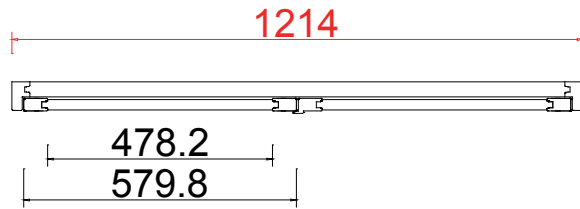

L

R

30

4

11

NOTES:

Shutter Color: Pure White (KDS-184)

Hinges Color: Stainless Steel (不锈钢)

Qty(数量): 1

Material(材质): Wood ABS(新材料)

Configuration(窗扇结构): L-DR, IN, 4side, 50.8mm Plain Astrigal, L60 Side Fix Composite

Tilt rod type(拉杆类型): Easy tilt System

Louvre Quantity(叶片数量): 30

Louvre Size(叶片尺寸): 476.2mm

Rail Size(上下板尺寸): 528.2mm

Order No(订单号): SF24354

Item(序号): 9

Room(房间号): dresser

Louvre Size(叶片类型): 76.2mm

76.2mm

31.8

L60 Side Fix

新材料窗扇 PVC外框
Endura Wood ABS Panel PVC Frame