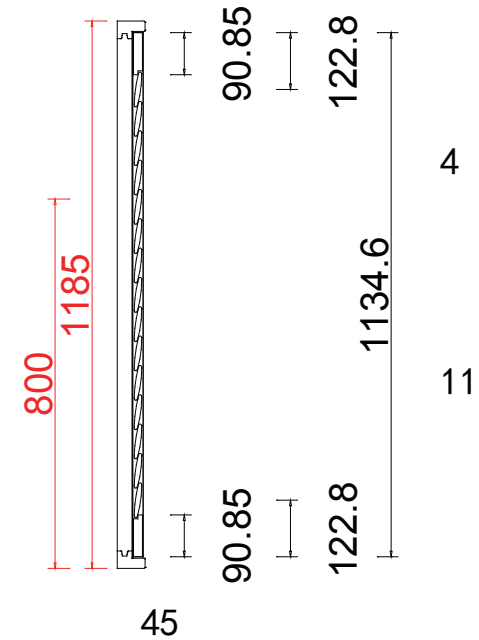

NOTES:

Shutter Color: Pure White (KDS-184)

Hinges Color: Stainless Steel (不锈钢)

Qty (数量): 1

Material (材质): Wood ABS (新材料)

Configuration (窗扇结构): LTR-DR, IN, 4side, 50.8mm Plain Astrigal, L60 Side Fix Composite

Tilt rod type (拉杆类型): Easy tilt System

Louvre Quantity (叶片数量): 15/30

Louvre Size (叶片尺寸): 498.5mm, 450.5mm

Rail Size (上下板尺寸): 550.5mm, 502.5mm

Order No (订单号): SF24354

Item (序号): 8

Room (房间号): Rear Bed Left

Louvre Size (叶片类型): 76.2mm

**新材料窗扇 PVC外框
Endura Wood ABS Panel PVC Frame**