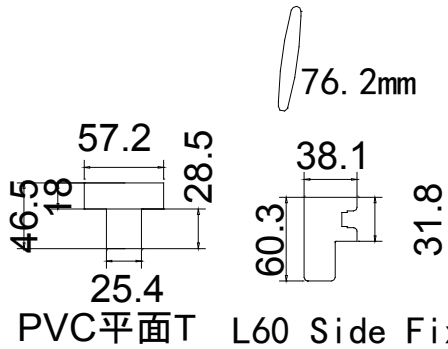

76.2mm

38.1

60.3

31.8

L60 Side Fix

L R

24

NOTES:

Tilt rod type (拉杆类型): Easy tilt System

Louvre Quantity (叶片数量): 15/30

Louvre Size (叶片尺寸): 515.5mm, 450.0mm

Rail Size (上下板尺寸): 567.5mm, 502.0mm

Order No (订单号): SF24354

Item (序号): 6

Room (房间号): Small Bed Front

Louvre Size (叶片类型): 76.2mm

**新材料窗扇 PVC外框
Endura Wood ABS Panel PVC Frame**

L L R T R

NOTES:

Shutter Color: Pure White (KDS-184)

Hinges Color: Stainless Steel (不锈钢)

Qty (数量): 1

Material (材质): Wood ABS (新材料)

Configuration (窗扇结构): L-DL-DRTR, IN, 4side, 50.8mm Plain Astrigal, L60 Side Fix Composite

Tilt rod type (拉杆类型): Easy tilt System

Louvre Quantity (叶片数量): 45/15

Louvre Size (叶片尺寸): 459.1mm, 498.5mm

Rail Size (上下板尺寸): 511.1mm, 550.5mm