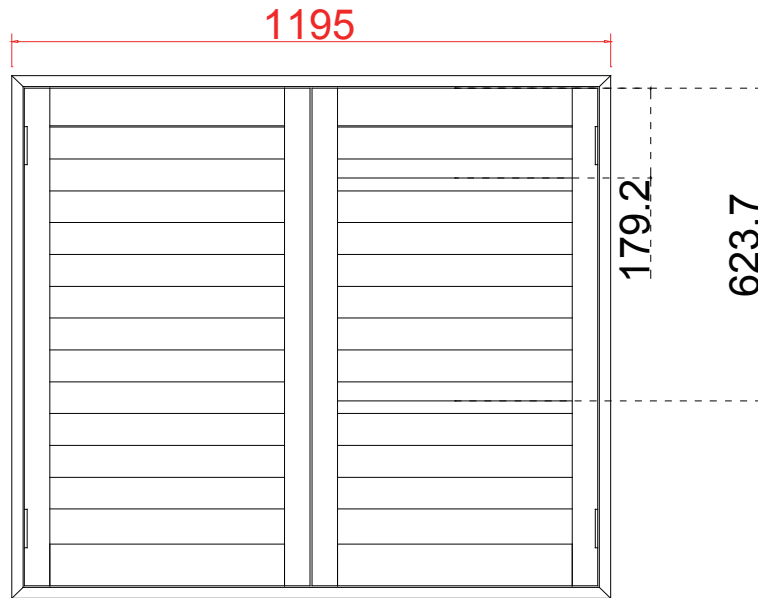

L

R

26

4

9

NOTES:

Shutter Color: Pure White (KDS-184)

Hinges Color: Stainless Steel (不锈钢)

Qty (数量): 1

Material (材质): Wood ABS (新材料)

Configuration (窗扇结构): L-DR, IN, 4side, 50.8mm Plain Astrigal, L60 Side Fix Composite

Tilt rod type (拉杆类型): Easy tilt System

Louvre Quantity (叶片数量): 26

Louvre Size (叶片尺寸): 466.7mm

Rail Size (上下板尺寸): 518.7mm

Order No (订单号): SF24354

Item (序号): 3

Room (房间号): Snug 2

Louvre Size (叶片类型): 76.2mm

新材料窗扇 PVC外框

Endura Wood ABS Panel PVC Frame

76.2mm

38.1

60.3

31.8

L60 Side Fix