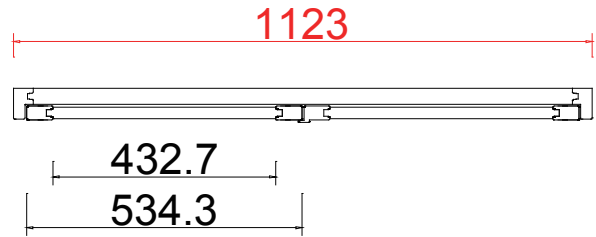

Hinges Color: Stainless Steel (不锈钢)

Qty (数量): 1

Material (材质): Wood ABS (新材料)

Configuration (窗扇结构): L-DR, IN, 4side, 50.8mm Plain Astrigal, L60 Side Fix Composite

Tilt rod type (拉杆类型): Easy tilt System

Louvre Quantity (叶片数量): 26

Louvre Size (叶片尺寸): 466.7mm

Rail Size (上下板尺寸): 518.7mm

Order No (订单号): SF24354

Item (序号): 3

Room (房间号): Snug 2

Louvre Size (叶片类型): 76.2mm

新材料窗扇 PVC外框

Endura Wood ABS Panel PVC Frame

76.2mm

38.1

60.3

31.8

L60 Side Fix

L R

24

NOTES: