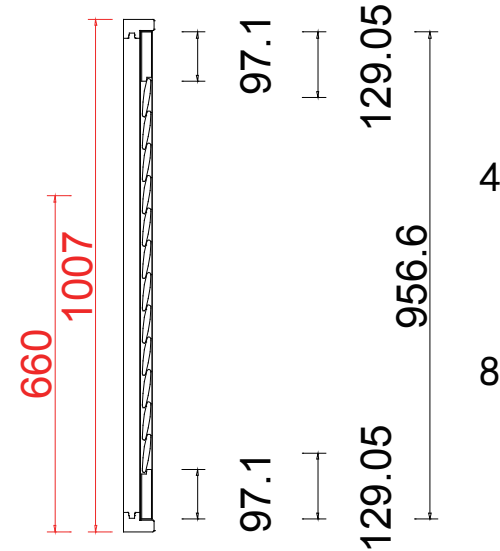

24

4

8

NOTES:

Shutter Color: Pure White (KDS-184)

Hinges Color: Stainless Steel (不锈钢)

Qty (数量): 1

Material (材质): Wood ABS (新材料)

Configuration (窗扇结构): L-DR, IN, 4side, 50.8mm Plain Astrigal, L60 Side Fix Composite

Tilt rod type (拉杆类型): Easy tilt System

Louvre Quantity (叶片数量): 24

Louvre Size (叶片尺寸): 437.2mm

Rail Size (上下板尺寸): 489.2mm

Order No (订单号): SF24354

Item (序号): 5

Room (房间号): Hall

Louvre Size (叶片类型): 76.2mm

**新材料窗扇 PVC外框
Endura Wood ABS Panel PVC Frame**

L60 Side Fix