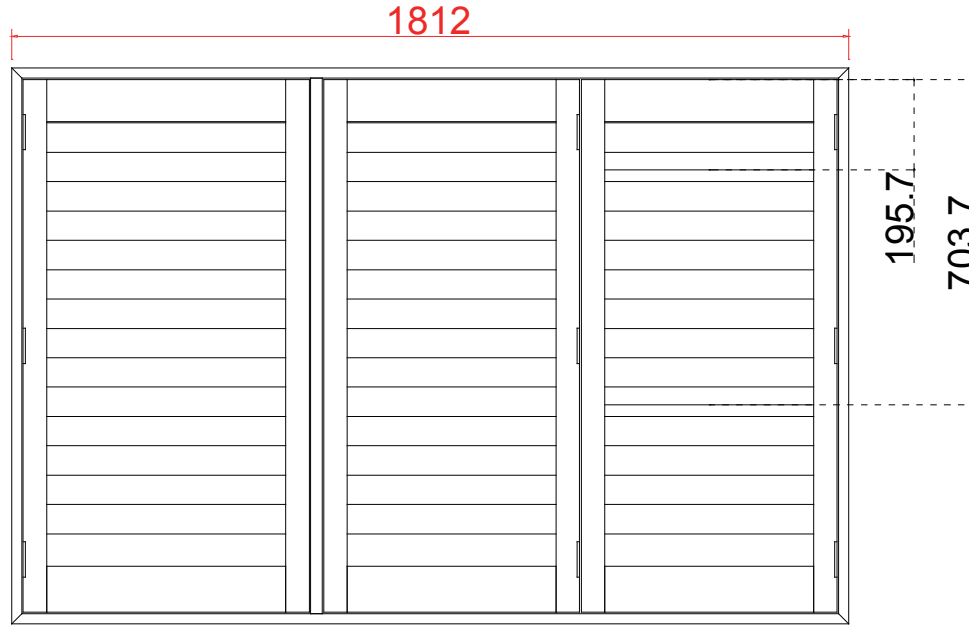

Louvre Size (叶片尺寸): 437.2mm

Rail Size (上下板尺寸): 489.2mm

Order No (订单号): SF24354

Item (序号): 5

Room (房间号): Hall

Louvre Size (叶片类型): 76.2mm

**新材料窗扇 PVC外框
Endura Wood ABS Panel PVC Frame**

L60 Side Fix