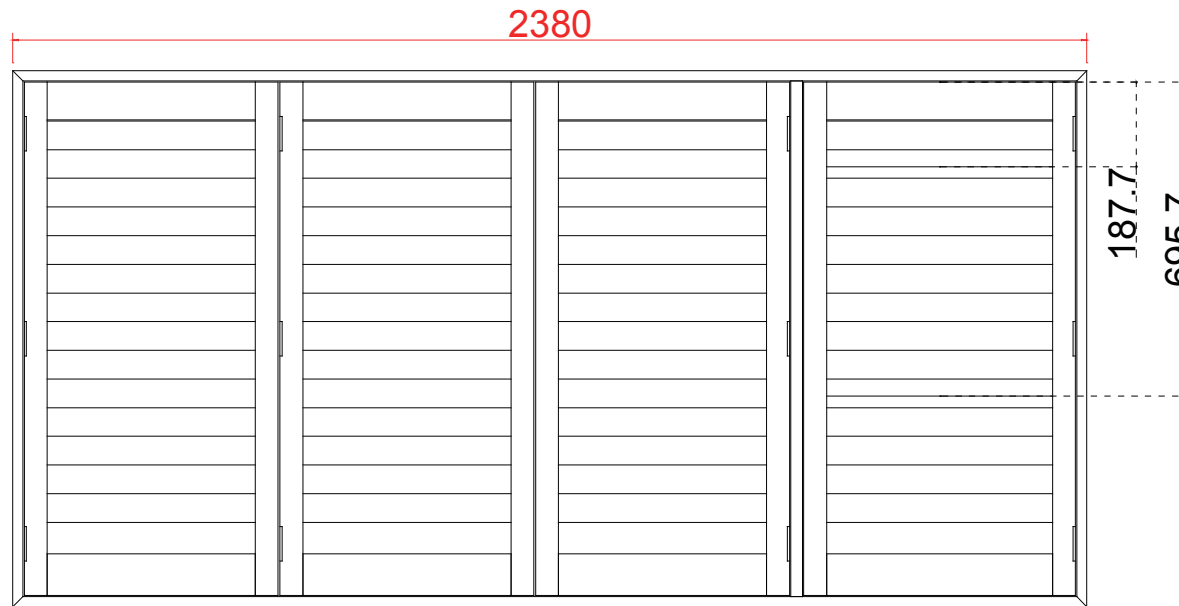

L L R T R

NOTES:

Shutter Color: Pure White (KDS-184)

Hinges Color: Stainless Steel (不锈钢)

Qty (数量): 1

Material (材质): Wood ABS (新材料)

Configuration (窗扇结构): L-DL-DRTR, IN, 4side, 50.8mm Plain Astrigal, L60 Side Fix Composite

Tilt rod type (拉杆类型): Easy tilt System

Louvre Quantity (叶片数量): 45/15

Louvre Size (叶片尺寸): 459.1mm, 498.5mm

Rail Size (上下板尺寸): 511.1mm, 550.5mm

Order No (订单号): SF24354

Item (序号): 7

Room (房间号): Main Bed

Louvre Size (叶片类型): 76.2mm