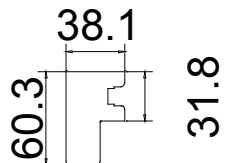

76.2mm

38.1

60.3

31.8

L60 Side Fix

L R

24

NOTES:

Louvre Quantity (叶片数量): 24

Louvre Size (叶片尺寸): 430.7mm

Rail Size (上下板尺寸): 482.7mm

Order No (订单号): SF24354

Item (序号): 4

Room (房间号): Office

Louvre Size (叶片类型): 76.2mm

新材料窗扇 PVC外框
Endura Wood ABS Panel PVC Frame