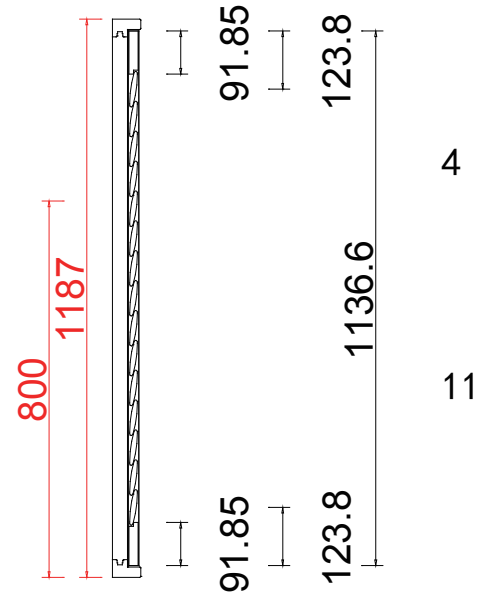

Configuration (窗扇结构): L-DL-DRTR, IN, 4side, 50.8mm Plain Astrigal, L60 Side Fix Composite

Tilt rod type (拉杆类型): Easy tilt System

Louvre Quantity (叶片数量): 45/15

Louvre Size (叶片尺寸): 459.1mm, 498.5mm

Rail Size (上下板尺寸): 511.1mm, 550.5mm

Qty (数量): 1

Material (材质): Wood ABS (新材料)

Configuration (窗扇结构): LTR-DR, IN, 4side, 50.8mm Plain Astrigal, L60 Side Fix Composite

Tilt rod type (拉杆类型): Easy tilt System

Louvre Quantity (叶片数量): 15/30

Louvre Size (叶片尺寸): 498.5mm, 450.5mm

Rail Size (上下板尺寸): 550.5mm, 502.5mm

Order No (订单号): SF24354

Item (序号): 8

Room (房间号): Rear Bed Left

Louvre Size (叶片类型): 76.2mm

**新材料窗扇 PVC外框
Endura Wood ABS Panel PVC Frame**

L

R

Configuration(窗扇结构): L-DR, IN, 4side, 50.8mm Plain Astrigal, L60 Side Fix Composite

Tilt rod type(拉杆类型): Easy tilt System

Louvre Quantity(叶片数量): 30

Louvre Size(叶片尺寸): 476.2mm

Rail Size(上下板尺寸): 528.2mm

Order No(订单号): SF24354