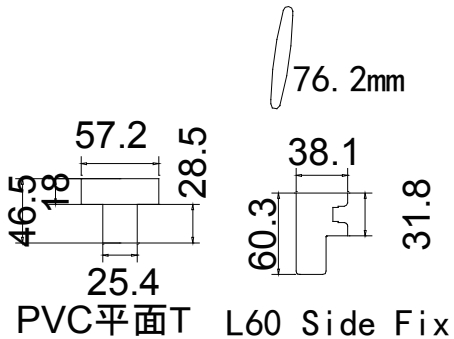

新材料窗扇 PVC外框
Endura Wood ABS Panel PVC Frame