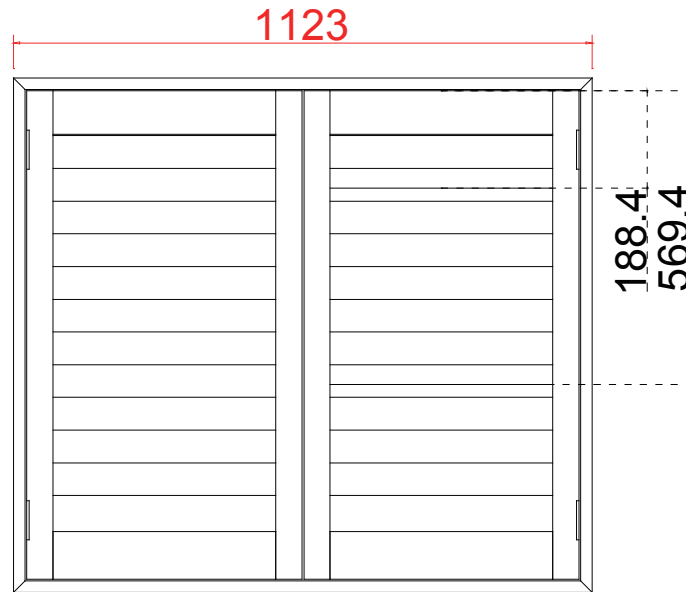

Louvre Size (叶片尺寸): 466.7mm

Rail Size (上下板尺寸): 518.7mm

Order No (订单号): SF24354

Item (序号): 3

Room (房间号): Snug 2

Louvre Size (叶片类型): 76.2mm

新材料窗扇 PVC外框

Endura Wood ABS Panel PVC Frame

76.2mm

38.1

60.3

31.8

L60 Side Fix

L R

24

NOTES: