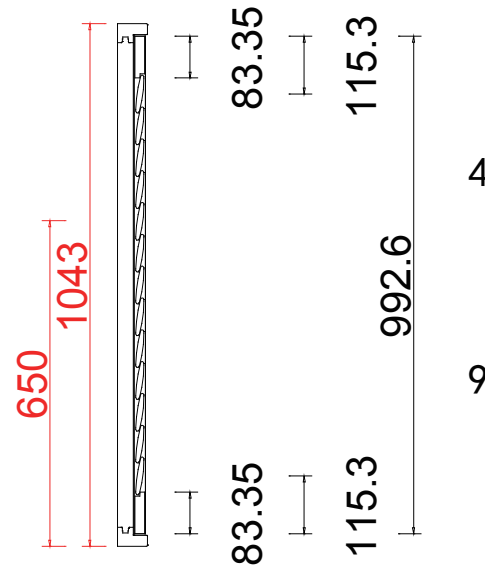

26

4

9

NOTES:

Shutter Color: Pure White (KDS-184)

Hinges Color: Stainless Steel (不锈钢)

Qty (数量): 1

Material (材质): Wood ABS (新材料)

Configuration (窗扇结构): L-DR, IN, 4side, 50.8mm Plain Astrigal, L60 Side Fix Composite

Tilt rod type (拉杆类型): Easy tilt System

Louvre Quantity (叶片数量): 26

Louvre Size (叶片尺寸): 466.7mm

Rail Size (上下板尺寸): 518.7mm

Order No (订单号): SF24354

Item (序号): 3

Room (房间号): Snug 2

Louvre Size (叶片类型): 76.2mm

新材料窗扇 PVC外框

Endura Wood ABS Panel PVC Frame

76.2mm

38.1

60.3

31.8

L60 Side Fix