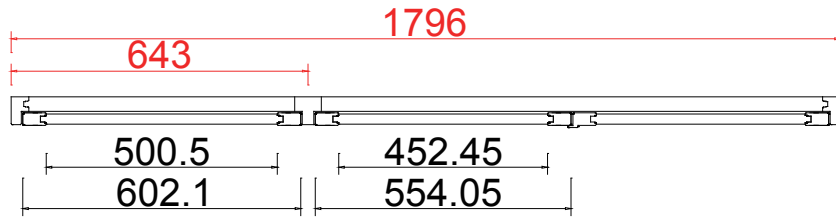

NOTES:

Shutter Color: Pure White (KDS-184)

Hinges Color: Stainless Steel (不锈钢)

Qty (数量): 1

Material (材质): Wood ABS (新材料)

Configuration (窗扇结构): LTR-DR, IN, 4side, 50.8mm Plain Astrigal, L60 Side Fix Composite

Tilt rod type (拉杆类型): Easy tilt System

Louvre Quantity (叶片数量): 15/30

Louvre Size (叶片尺寸): 498.5mm, 450.5mm

Rail Size (上下板尺寸): 550.5mm, 502.5mm

Order No (订单号): SF24354

Item (序号): 8

Room (房间号): Rear Bed Left

Louvre Size (叶片类型): 76.2mm

**新材料窗扇 PVC外框
Endura Wood ABS Panel PVC Frame**