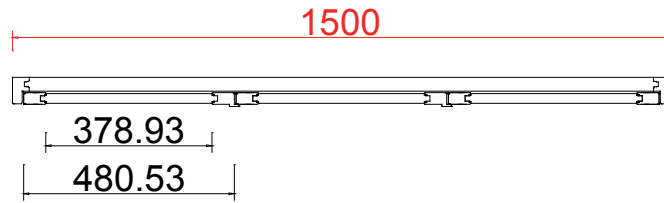

Tilt rod type (拉杆类型): Easy tilt System

Louvre Quantity (叶片数量): 20/40/20

Louvre Size (叶片尺寸): 494.5mm, 424.2mm, 499.5mm

Rail Size (上下板尺寸): 546.5mm, 476.2mm, 551.5mm

Order No (订单号): SF24354

Item (序号): 1

Room (房间号): Lounge

Louvre Size (叶片类型): 76.2mm

新材料窗扇 PVC外框
Endura Wood ABS Panel PVC Frame

Left 左扇先开

L R R

54

NOTES:

Shutter Color: Pure White (KDS-184)

Hinges Color: Stainless Steel (不锈钢)

Qty (数量): 1

Material (材质): Wood ABS (新材料)

Configuration (窗扇结构): LD-RD-R, IN, 4side, 50.8mm Plain Astrigal, L60 Side Fix Composite

Tilt rod type (拉杆类型): Easy tilt System

Louvre Quantity (叶片数量): 54

Louvre Size (叶片尺寸): 376.9mm

76.2mm

38.1

60.3

31.8

L60 Side Fix

L R

24

NOTES: