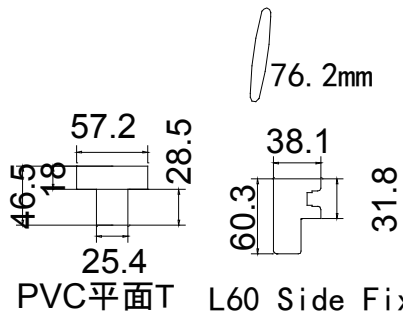

Tilt rod type (拉杆类型): Easy tilt System

Louvre Quantity (叶片数量): 20/40/20

Louvre Size (叶片尺寸): 494.5mm, 424.2mm, 499.5mm

Rail Size (上下板尺寸): 546.5mm, 476.2mm, 551.5mm

Order No (订单号): SF24354

Item (序号): 1

Room (房间号): Lounge

Louvre Size (叶片类型): 76.2mm

新材料窗扇 PVC外框
Endura Wood ABS Panel PVC Frame

Left 左扇先开

L R R

54

NOTES:

Shutter Color: Pure White (KDS-184)

Hinges Color: Stainless Steel (不锈钢)

Qty (数量): 1

Material (材质): Wood ABS (新材料)

Configuration (窗扇结构): LD-RD-R, IN, 4side, 50.8mm Plain Astrigal, L60 Side Fix Composite

Tilt rod type (拉杆类型): Easy tilt System

Louvre Quantity (叶片数量): 54

Louvre Size (叶片尺寸): 376.9mm

76.2mm

38.1

60.3

31.8

L60 Side Fix

L R

24

NOTES: