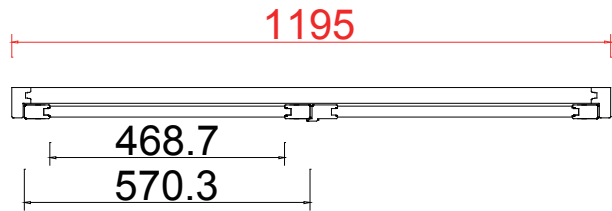

L

R

26

4

9

NOTES:

Shutter Color: Pure White (KDS-184)

Hinges Color: Stainless Steel (不锈钢)

Qty (数量): 1

Material (材质): Wood ABS (新材料)

Configuration (窗扇结构): L-DR, IN, 4side, 50.8mm Plain Astrigal, L60 Side Fix Composite

Tilt rod type (拉杆类型): Easy tilt System

Louvre Quantity (叶片数量): 26

Louvre Size (叶片尺寸): 466.7mm

Rail Size (上下板尺寸): 518.7mm

Order No (订单号): SF24354

Item (序号): 3

Room (房间号): Snug 2

Louvre Size (叶片类型): 76.2mm

新材料窗扇 PVC外框

Endura Wood ABS Panel PVC Frame

76.2mm

38.1

60.3

31.8

L60 Side Fix