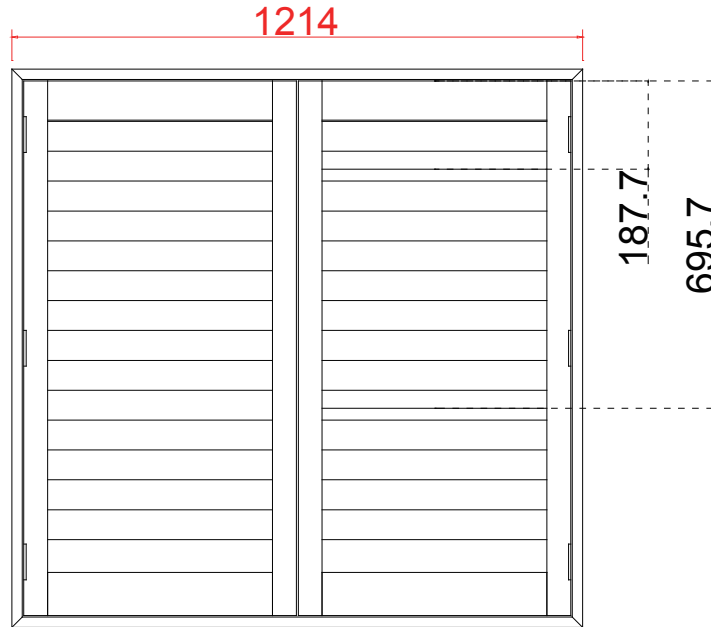

Qty (数量): 1

Material (材质): Wood ABS (新材料)

Configuration (窗扇结构): LTR-DR, IN, 4side, 50.8mm Plain Astrigal, L60 Side Fix Composite

Tilt rod type (拉杆类型): Easy tilt System

Louvre Quantity (叶片数量): 15/30

Louvre Size (叶片尺寸): 498.5mm, 450.5mm

Rail Size (上下板尺寸): 550.5mm, 502.5mm

Order No (订单号): SF24354

Item (序号): 8

Room (房间号): Rear Bed Left

Louvre Size (叶片类型): 76.2mm

**新材料窗扇 PVC外框
Endura Wood ABS Panel PVC Frame**

L

R

Configuration(窗扇结构): L-DR, IN, 4side, 50.8mm Plain Astrigal, L60 Side Fix Composite

Tilt rod type(拉杆类型): Easy tilt System

Louvre Quantity(叶片数量): 30

Louvre Size(叶片尺寸): 476.2mm

Rail Size(上下板尺寸): 528.2mm

Order No(订单号): SF24354

Item(序号): 9

Room(房间号): dresser

Louvre Size(叶片类型): 76.2mm

76.2mm

31.8

L60 Side Fix

新材料窗扇 PVC外框
Endura Wood ABS Panel PVC Frame