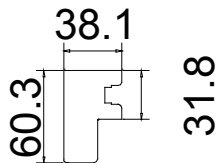

76.2mm

38.1

60.3

31.8

L60 Side Fix

L R

24

NOTES:

Louvre Size (叶片尺寸): 437.2mm

Rail Size (上下板尺寸): 489.2mm

Order No (订单号): SF24354

Item (序号): 5

Room (房间号): Hall

Louvre Size (叶片类型): 76.2mm

**新材料窗扇 PVC外框
Endura Wood ABS Panel PVC Frame**

L60 Side Fix

Tilt rod type (拉杆类型): Easy tilt System

Louvre Quantity (叶片数量): 15/30

Louvre Size (叶片尺寸): 515.5mm, 450.0mm

Rail Size (上下板尺寸): 567.5mm, 502.0mm

Order No (订单号): SF24354

Item (序号): 6

Room (房间号): Small Bed Front