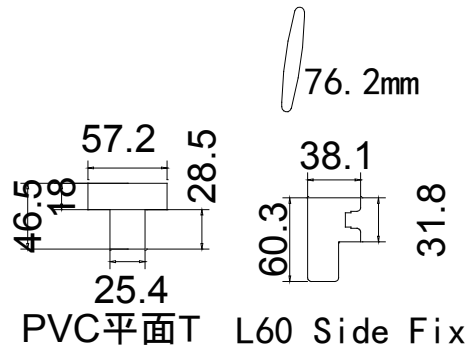

NOTES:

Shutter Color: Pure White (KDS-184)

Hinges Color: Stainless Steel (不锈钢)

Qty (数量): 1

Material (材质): Wood ABS (新材料)

Configuration (窗扇结构): LTR-DR, IN, 4side, 50.8mm Plain Astrigal, L60 Side Fix Composite

Tilt rod type (拉杆类型): Easy tilt System

Louvre Quantity (叶片数量): 15/30

Louvre Size (叶片尺寸): 498.5mm, 450.5mm

Rail Size (上下板尺寸): 550.5mm, 502.5mm

Order No (订单号): SF24354

Item (序号): 8

Room (房间号): Rear Bed Left

Louvre Size (叶片类型): 76.2mm

**新材料窗扇 PVC外框
Endura Wood ABS Panel PVC Frame**