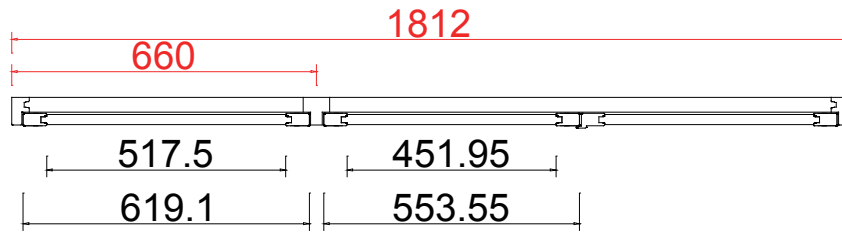

Louvre Size (叶片尺寸): 437.2mm

Rail Size (上下板尺寸): 489.2mm

Order No (订单号): SF24354

Item (序号): 5

Room (房间号): Hall

Louvre Size (叶片类型): 76.2mm

**新材料窗扇 PVC外框
Endura Wood ABS Panel PVC Frame**

L60 Side Fix

Tilt rod type (拉杆类型): Easy tilt System

Louvre Quantity (叶片数量): 15/30

Louvre Size (叶片尺寸): 515.5mm, 450.0mm

Rail Size (上下板尺寸): 567.5mm, 502.0mm

Order No (订单号): SF24354

Item (序号): 6

Room (房间号): Small Bed Front