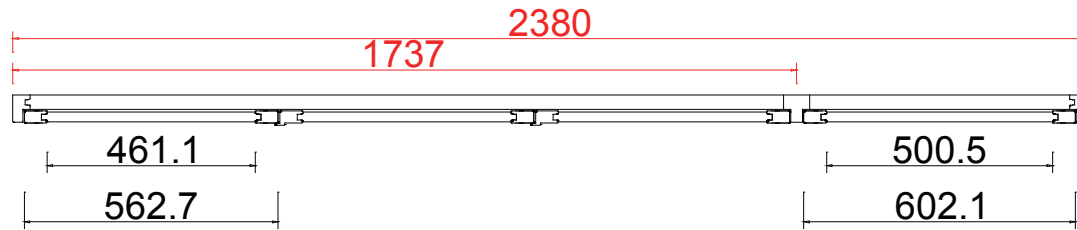

L L R T R

NOTES:

Shutter Color: Pure White (KDS-184)

Hinges Color: Stainless Steel (不锈钢)

Qty (数量): 1

Material (材质): Wood ABS (新材料)

Configuration (窗扇结构): L-DL-DRTR, IN, 4side, 50.8mm Plain Astrigal, L60 Side Fix Composite

Tilt rod type (拉杆类型): Easy tilt System

Louvre Quantity (叶片数量): 45/15

Louvre Size (叶片尺寸): 459.1mm, 498.5mm

Rail Size (上下板尺寸): 511.1mm, 550.5mm

Order No (订单号): SF24354

Item (序号): 7

Room (房间号): Main Bed

Louvre Size (叶片类型): 76.2mm