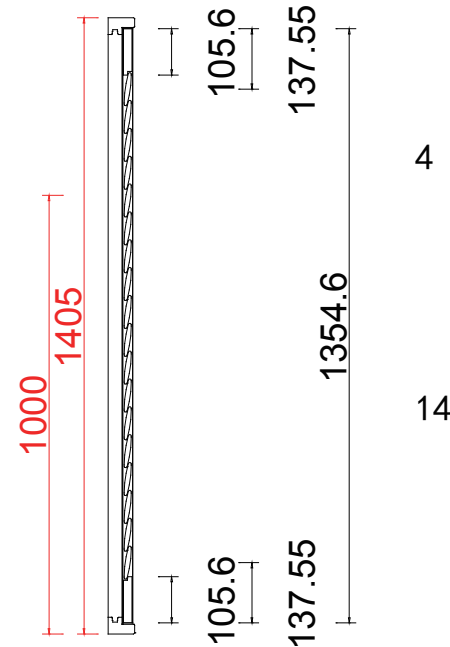

Tilt rod type (拉杆类型): Easy tilt System

Louvre Quantity (叶片数量): 20/40/20

Louvre Size (叶片尺寸): 494.5mm, 424.2mm, 499.5mm

Rail Size (上下板尺寸): 546.5mm, 476.2mm, 551.5mm

Order No (订单号): SF24354

Item (序号): 1

Room (房间号): Lounge

Louvre Size (叶片类型): 76.2mm

新材料窗扇 PVC外框
Endura Wood ABS Panel PVC Frame

Left 左扇先开

L R R

54

NOTES:

Shutter Color: Pure White (KDS-184)

Hinges Color: Stainless Steel (不锈钢)

Qty (数量): 1

Material (材质): Wood ABS (新材料)

Configuration (窗扇结构): LD-RD-R, IN, 4side, 50.8mm Plain Astrigal, L60 Side Fix Composite

Tilt rod type (拉杆类型): Easy tilt System

Louvre Quantity (叶片数量): 54

Louvre Size (叶片尺寸): 376.9mm

76.2mm

38.1

60.3

31.8

L60 Side Fix

L R

24

NOTES: