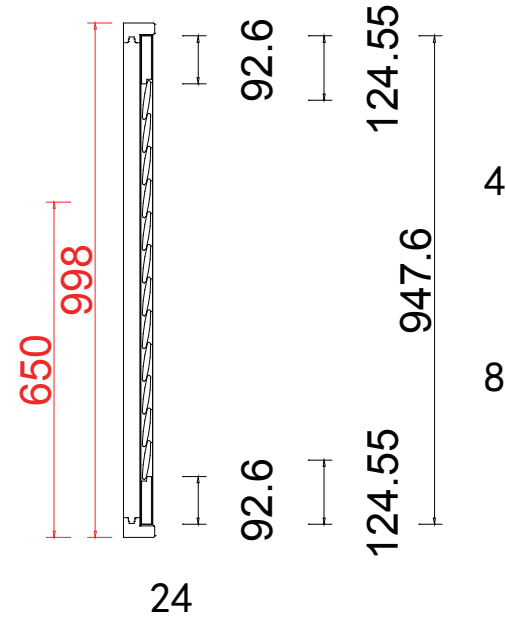

Louvre Size (叶片尺寸): 466.7mm

Rail Size (上下板尺寸): 518.7mm

Order No (订单号): SF24354

Item (序号): 3

Room (房间号): Snug 2

Louvre Size (叶片类型): 76.2mm

新材料窗扇 PVC外框

Endura Wood ABS Panel PVC Frame

76.2mm

38.1

60.3

31.8

L60 Side Fix

L R

24

NOTES: