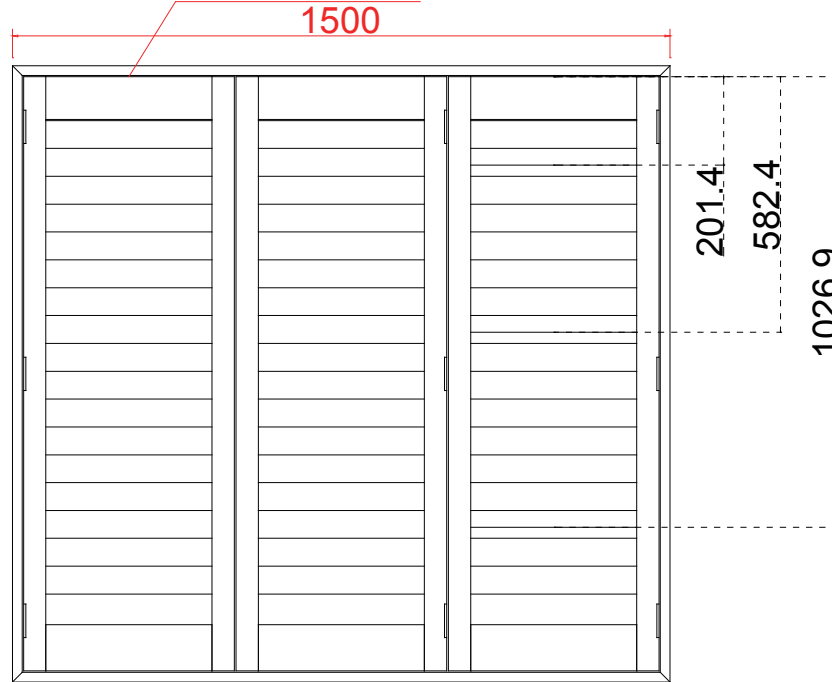

Tilt rod type (拉杆类型): Easy tilt System

Louvre Quantity (叶片数量): 20/40/20

Louvre Size (叶片尺寸): 494.5mm, 424.2mm, 499.5mm

Rail Size (上下板尺寸): 546.5mm, 476.2mm, 551.5mm

Order No (订单号): SF24354

Item (序号): 1

Room (房间号): Lounge

Louvre Size (叶片类型): 76.2mm

新材料窗扇 PVC外框
Endura Wood ABS Panel PVC Frame

Left 左扇先开

L R R

54

NOTES:

Shutter Color: Pure White (KDS-184)

Hinges Color: Stainless Steel (不锈钢)

Qty (数量): 1

Material (材质): Wood ABS (新材料)

Configuration (窗扇结构): LD-RD-R, IN, 4side, 50.8mm Plain Astrigal, L60 Side Fix Composite

Tilt rod type (拉杆类型): Easy tilt System

Louvre Quantity (叶片数量): 54

Louvre Size (叶片尺寸): 376.9mm

76.2mm

38.1

60.3

31.8

L60 Side Fix

L R

24

NOTES: