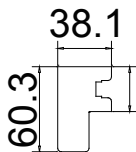

31.8

L60 Side Fix

新材料窗扇 PVC外框
Endura Wood ABS Panel PVC Frame