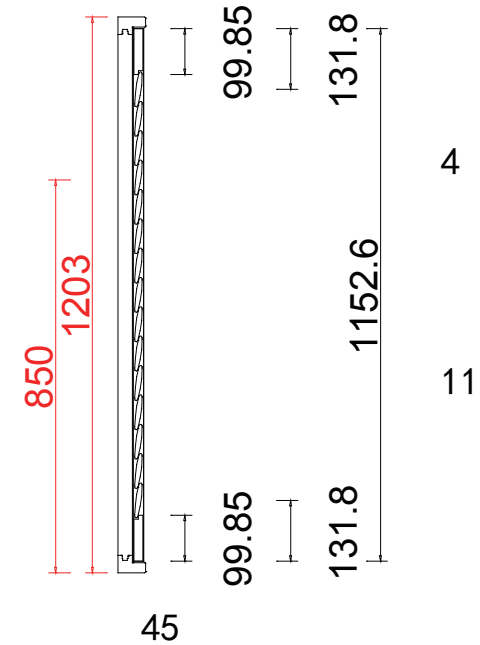

76.2mm

38.1

60.3

31.8

L60 Side Fix

L R

24

NOTES:

Louvre Size (叶片尺寸): 437.2mm

Rail Size (上下板尺寸): 489.2mm

Order No (订单号): SF24354

Item (序号): 5

Room (房间号): Hall

Louvre Size (叶片类型): 76.2mm

**新材料窗扇 PVC外框
Endura Wood ABS Panel PVC Frame**

L60 Side Fix

Tilt rod type (拉杆类型): Easy tilt System

Louvre Quantity (叶片数量): 15/30

Louvre Size (叶片尺寸): 515.5mm, 450.0mm

Rail Size (上下板尺寸): 567.5mm, 502.0mm

Order No (订单号): SF24354

Item (序号): 6

Room (房间号): Small Bed Front

Configuration (窗扇结构): L-DL-DRTR, IN, 4side, 50.8mm Plain Astrigal, L60 Side Fix Composite

Tilt rod type (拉杆类型): Easy tilt System

Louvre Quantity (叶片数量): 45/15

Louvre Size (叶片尺寸): 459.1mm, 498.5mm

Rail Size (上下板尺寸): 511.1mm, 550.5mm