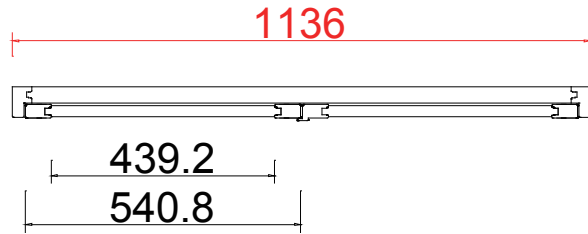

L

R

24

4

8

NOTES:

Shutter Color: Pure White (KDS-184)

Hinges Color: Stainless Steel (不锈钢)

Qty (数量): 1

Material (材质): Wood ABS (新材料)

Configuration (窗扇结构): L-DR, IN, 4side, 50.8mm Plain Astrigal, L60 Side Fix Composite

Tilt rod type (拉杆类型): Easy tilt System

Louvre Quantity (叶片数量): 24

Louvre Size (叶片尺寸): 437.2mm

Rail Size (上下板尺寸): 489.2mm

Order No (订单号): SF24354

Item (序号): 5

Room (房间号): Hall

Louvre Size (叶片类型): 76.2mm

**新材料窗扇 PVC外框
Endura Wood ABS Panel PVC Frame**

L60 Side Fix