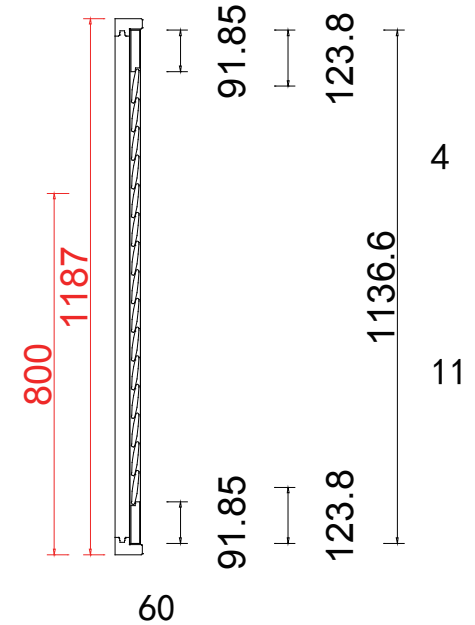

L L R T R

NOTES:

Shutter Color: Pure White (KDS-184)

Hinges Color: Stainless Steel (不锈钢)

Qty (数量): 1

Material (材质): Wood ABS (新材料)

Configuration (窗扇结构): L-DL-DRTR, IN, 4side, 50.8mm Plain Astrigal, L60 Side Fix Composite

Tilt rod type (拉杆类型): Easy tilt System

Louvre Quantity (叶片数量): 45/15

Louvre Size (叶片尺寸): 459.1mm, 498.5mm

Rail Size (上下板尺寸): 511.1mm, 550.5mm

Order No (订单号): SF24354

Item (序号): 7

Room (房间号): Main Bed

Louvre Size (叶片类型): 76.2mm