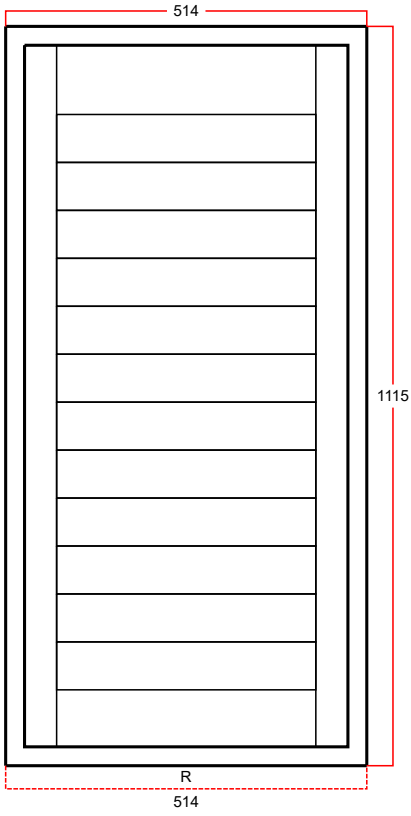

prod1-all – Matrix

R

Frame:
Basswood 4022B

* Drawing shown is an indication only. Actual product may vary.