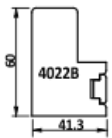

prod1-all – Matrix

R

Frame:
Basswood 4022B

* Drawing shown is an indication only. Actual product may vary.