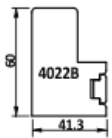

prod1-all – Matrix

LR

Frame:
Basswood 4022B

* Drawing shown is an indication only. Actual product may vary.