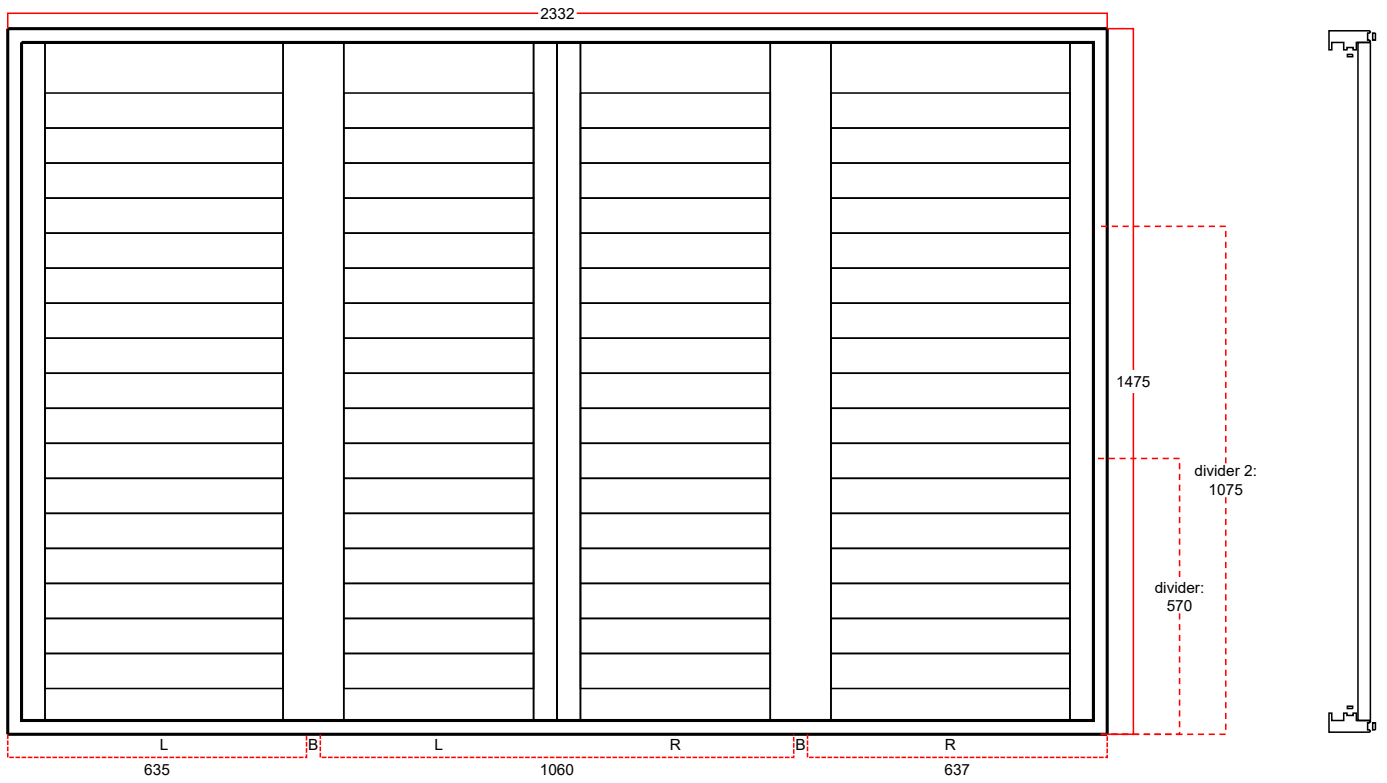

# prod2-all – Matrix

Main bed - LBLRBR

Frame:  
PVC  
P4028X

\* Drawing shown is an indication only. Actual product may vary.