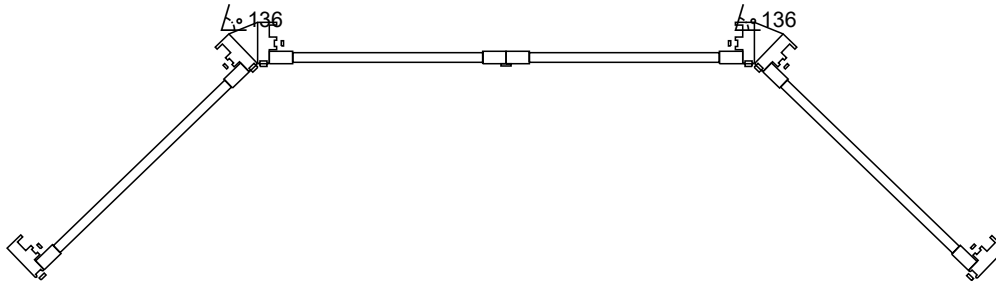

# prod2-all – Matrix

Main bed - LBLRBR

Frame:  
PVC  
P4028X

\* Drawing shown is an indication only. Actual product may vary.