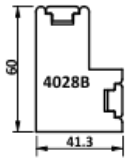

prod1-all – Matrix

LBLRBR

Frame:
Basswood 4028B

* Drawing shown is an indication only. Actual product may vary.