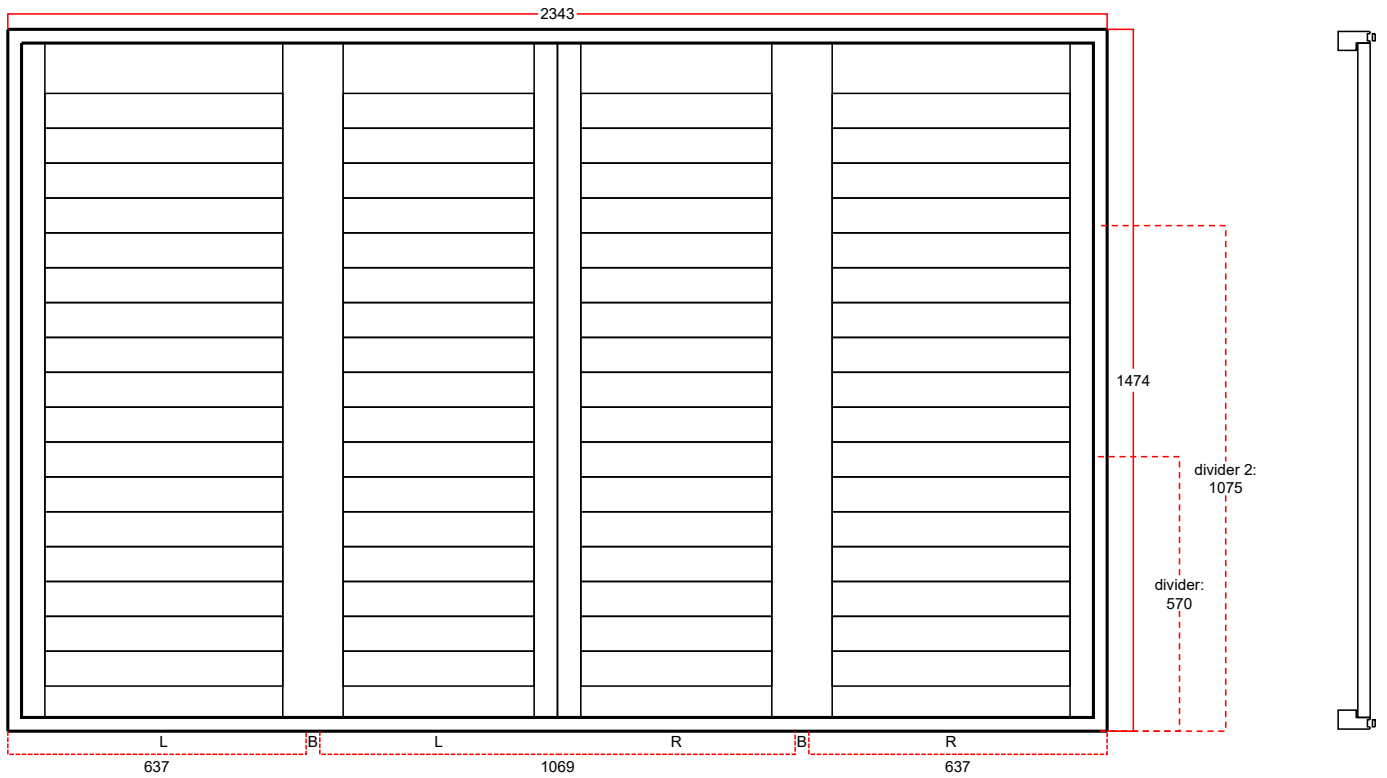

prod1-all – Matrix

LBLRBR

Frame:
Basswood 4028B

* Drawing shown is an indication only. Actual product may vary.