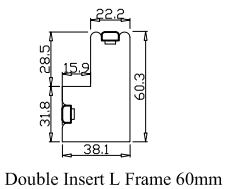

Louvre Quantity(叶片数量): 19

Louvre Size(叶片尺寸): 253.6mm

Rail Size(上下板尺寸): 305.6mm

Order No(订单号):ABC 51121 MACLEOD

Item(序号): 1

Room(房间号):BED

Louvre Size(叶片类型): 89mm

Double Insert L Frame 60mm

Tilt rod type(拉杆类型): Center tilt rod(中拉杆)

Louvre Quantity(叶片数量): 76

Louvre Size(叶片尺寸): 256.55mm

Rail Size(上下板尺寸): 308.55mm

Order No(订单号):ABC 51121 MACLEOD

Item(序号): 2

Room(房间号):BED

Louvre Size(叶片类型): 89mm

Louvre Quantity(叶片数量): 19

Louvre Size(叶片尺寸): 245.6mm

Rail Size(上下板尺寸): 297.6mm

Order No(订单号):ABC 51121 MACLEOD

Item(序号): 3

Room(房间号):BED

Louvre Size(叶片类型): 89mm

Double Insert L Frame 60mm

Louvre Quantity(叶片数量): 19

Louvre Size(叶片尺寸): 529.6mm

Rail Size(上下板尺寸): 581.6mm

Order No(订单号):ABC 51121 MACLEOD

Item(序号): 4

Room(房间号):BED

Louvre Size(叶片类型): 89mm

Z Sill Plate