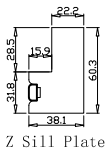

Louvre Quantity(叶片数量): 19

Louvre Size(叶片尺寸): 245.6mm

Rail Size(上下板尺寸): 297.6mm

Order No(订单号):ABC 51121 MACLEOD

Item(序号): 3

Room(房间号):BED

Louvre Size(叶片类型): 89mm

Double Insert L Frame 60mm

Louvre Quantity(叶片数量): 19

Louvre Size(叶片尺寸): 529.6mm

Rail Size(上下板尺寸): 581.6mm

Order No(订单号):ABC 51121 MACLEOD

Item(序号): 4

Room(房间号):BED

Louvre Size(叶片类型): 89mm

Z Sill Plate

Tilt rod type(拉杆类型): Center tilt rod(中拉杆)

Louvre Quantity(叶片数量): 19

Louvre Size(叶片尺寸): 248.6mm

Rail Size(上下板尺寸): 300.6mm

Order No(订单号):ABC 51121 MACLEOD

Item(序号): 5

Room(房间号):LOUNGE

Louvre Size(叶片类型): 89mm