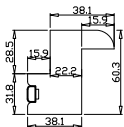

Rail Size(上下板尺寸): 605.6mm

Order No(订单号):ABC 51121 MACLEOD

Item(序号): 8

Room(房间号):BED 2

Louvre Size(叶片类型): 89mm

Z Sill Plate

Deep BullNose Z Frame 38mm

NOTES:

Louvre Quantity(叶片数量): 30

Louvre Size(叶片尺寸): 401.5mm

Rail Size(上下板尺寸): 453.5mm

Order No(订单号):ABC 51121 MACLEOD

Item(序号): 9

Room(房间号):FAMILY

Louvre Size(叶片类型): 89mm

Z Sill Plate