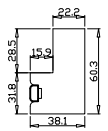

Louvre Quantity(叶片数量): 19

Louvre Size(叶片尺寸): 253.6mm

Rail Size(上下板尺寸): 305.6mm

Order No(订单号):ABC 51121 MACLEOD

Item(序号): 1

Room(房间号):BED

Louvre Size(叶片类型): 89mm

Double Insert L Frame 60mm

Louvre Quantity(叶片数量): 19

Louvre Size(叶片尺寸): 245.6mm

Rail Size(上下板尺寸): 297.6mm

Order No(订单号):ABC 51121 MACLEOD

Item(序号): 3

Room(房间号):BED

Louvre Size(叶片类型): 89mm

Double Insert L Frame 60mm

Louvre Quantity(叶片数量): 30

Louvre Size(叶片尺寸): 401.5mm

Rail Size(上下板尺寸): 453.5mm

Order No(订单号):ABC 51121 MACLEOD

Item(序号): 9

Room(房间号):FAMILY

Louvre Size(叶片类型): 89mm

Z Sill Plate