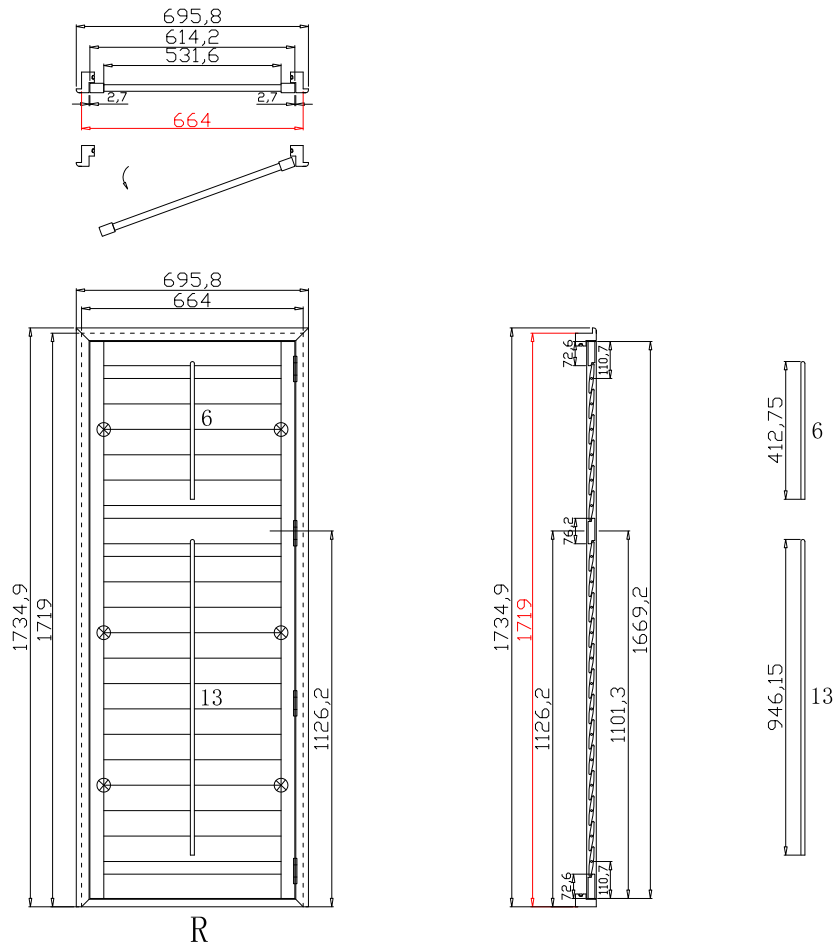

Tilt rod type(拉杆类型): Center tilt rod(中拉杆)

Louvre Quantity(叶片数量): 76

Louvre Size(叶片尺寸): 256.55mm

Rail Size(上下板尺寸): 308.55mm

Order No(订单号):ABC 51121 MACLEOD

Item(序号): 2

Room(房间号):BED

Louvre Size(叶片类型): 89mm

Louvre Quantity(叶片数量): 19

Louvre Size(叶片尺寸): 245.6mm

Rail Size(上下板尺寸): 297.6mm

Order No(订单号):ABC 51121 MACLEOD

Item(序号): 3

Room(房间号):BED

Louvre Size(叶片类型): 89mm

Double Insert L Frame 60mm

Louvre Quantity(叶片数量): 19

Louvre Size(叶片尺寸): 529.6mm

Rail Size(上下板尺寸): 581.6mm

Order No(订单号):ABC 51121 MACLEOD

Item(序号): 4

Room(房间号):BED

Louvre Size(叶片类型): 89mm

Z Sill Plate