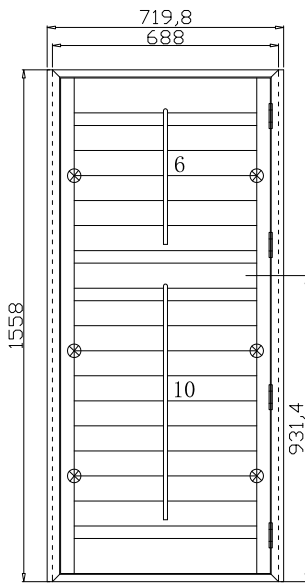

Louvre Quantity(叶片数量): 19

Louvre Size(叶片尺寸): 253.6mm

Rail Size(上下板尺寸): 305.6mm

Order No(订单号):ABC 51121 MACLEOD

Item(序号): 1

Room(房间号):BED

Louvre Size(叶片类型): 89mm

Double Insert L Frame 60mm

Configuration(窗扇结构): R,IN, 4Side, 41.3mm Butt, Double Insert L Frame 60mm

Tilt rod type(拉杆类型): Center tilt rod(中拉杆)

Louvre Quantity(叶片数量): 19

Louvre Size(叶片尺寸): 248.6mm

Rail Size(上下板尺寸): 300.6mm

Order No(订单号):ABC 51121 MACLEOD

Item(序号): 7

Room(房间号):LOUNGE

Louvre Size(叶片类型): 89mm

Double Insert L Frame 60mm

R

NOTES:

Shutter Color:Linen White(覆盖色)

Hinges Color:Pearl(珍珠白)

Rail Size(上下板尺寸): 605.6mm

Order No(订单号):ABC 51121 MACLEOD

Item(序号): 8

Room(房间号):BED 2

Louvre Size(叶片类型): 89mm

Z Sill Plate

Deep BullNose Z Frame 38mm

NOTES: