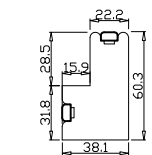

Louvre Quantity(叶片数量): 19

Louvre Size(叶片尺寸): 253.6mm

Rail Size(上下板尺寸): 305.6mm

Order No(订单号):ABC 51121 MACLEOD

Item(序号): 1

Room(房间号):BED

Louvre Size(叶片类型): 89mm

Double Insert L Frame 60mm

Tilt rod type(拉杆类型): Center tilt rod(中拉杆)

Louvre Quantity(叶片数量): 76

Louvre Size(叶片尺寸): 256.55mm

Rail Size(上下板尺寸): 308.55mm

Order No(订单号):ABC 51121 MACLEOD

Item(序号): 2

Room(房间号):BED

Louvre Size(叶片类型): 89mm

Louvre Quantity(叶片数量): 19

Louvre Size(叶片尺寸): 245.6mm

Rail Size(上下板尺寸): 297.6mm

Order No(订单号):ABC 51121 MACLEOD

Item(序号): 3

Room(房间号):BED

Louvre Size(叶片类型): 89mm

Double Insert L Frame 60mm