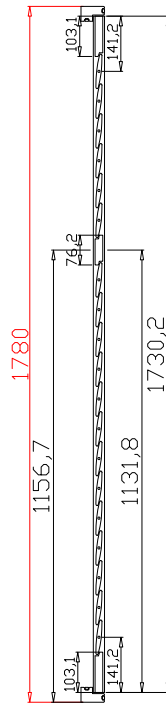

L

NOTES:

Shutter Color:Linen White(覆盖色)

Hinges Color:Pearl(珍珠白)

Qty(数量): 1

Material(材质): Paulownia(桐木)

Configuration(窗扇结构): L,IN, 4Side, 41.3mm Butt, Double Insert L Frame 60mm

Tilt rod type(拉杆类型): Center tilt rod(中拉杆)

Louvre Quantity(叶片数量): 19

Louvre Size(叶片尺寸): 248.6mm

Rail Size(上下板尺寸): 300.6mm

Order No(订单号):ABC 51121 MACLEOD

Item(序号): 5

Room(房间号):LOUNGE

Louvre Size(叶片类型): 89mm