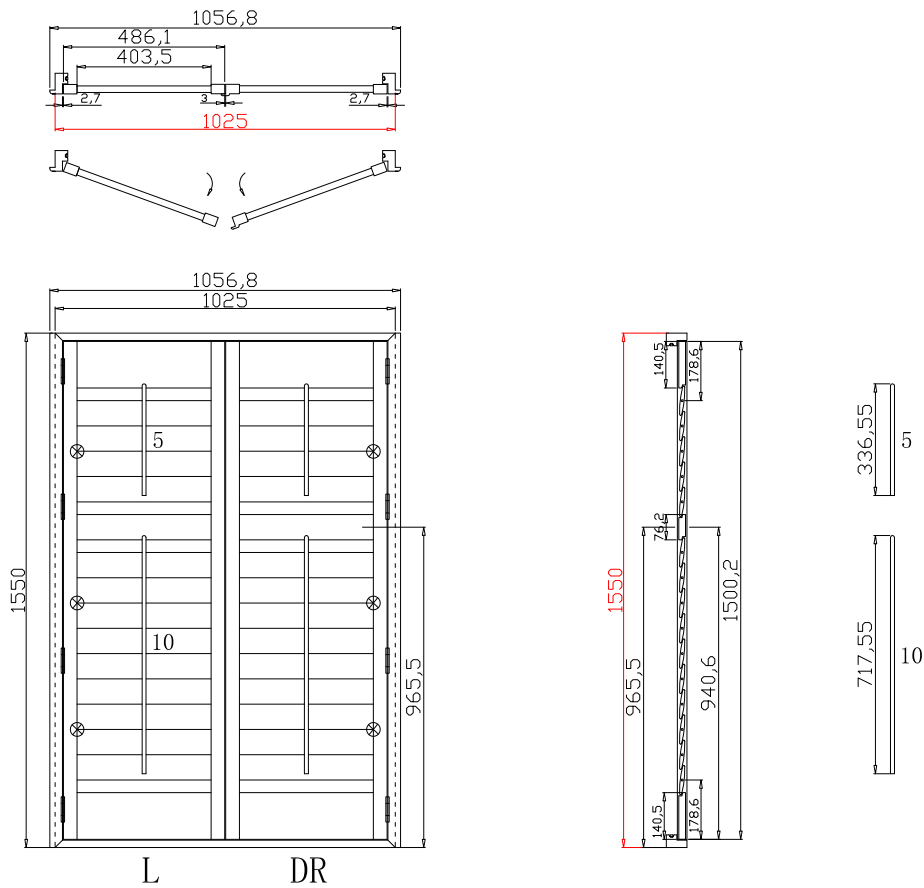

Qty(数量): 1

Material(材质): Paulownia(桐木)

Configuration(窗扇结构): R,IN, 4SP, 41.3mm Butt, Deep BullNose Z Frame 38mm

Tilt rod type(拉杆类型): Center tilt rod(中拉杆)

Louvre Quantity(叶片数量): 16

Louvre Size(叶片尺寸): 553.6mm

Rail Size(上下板尺寸): 605.6mm

Order No(订单号):ABC 51121 MACLEOD

Item(序号): 8

Room(房间号):BED 2

Louvre Size(叶片类型): 89mm

Z Sill Plate

Deep BullNose Z Frame 38mm

NOTES:

Louvre Quantity(叶片数量): 30

Louvre Size(叶片尺寸): 401.5mm

Rail Size(上下板尺寸): 453.5mm

Order No(订单号):ABC 51121 MACLEOD

Item(序号): 9

Room(房间号):FAMILY

Louvre Size(叶片类型): 89mm

Z Sill Plate