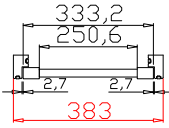

L

NOTES:

Shutter Color:Linen White(覆盖色)

Hinges Color:Pearl(珍珠白)

Qty(数量): 1

Material(材质): Paulownia(桐木)

Configuration(窗扇结构): L,IN, 4Side, 41.3mm Butt, Double Insert L Frame 60mm

Tilt rod type(拉杆类型): Center tilt rod(中拉杆)

Louvre Quantity(叶片数量): 19

Louvre Size(叶片尺寸): 248.6mm

Rail Size(上下板尺寸): 300.6mm

Order No(订单号):ABC 51121 MACLEOD

Item(序号): 5

Room(房间号):LOUNGE

Louvre Size(叶片类型): 89mm