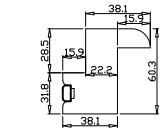

Louvre Quantity(叶片数量): 30

Louvre Size(叶片尺寸): 401.5mm

Rail Size(上下板尺寸): 453.5mm

Order No(订单号):ABC 51121 MACLEOD

Item(序号): 9

Room(房间号):FAMILY

Louvre Size(叶片类型): 89mm

Z Sill Plate