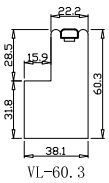

Tilt rod type(拉杆类型): Easy tilt rod(齿条拉杆)

Louvre Quantity(叶片数量): 26

Louvre Size(叶片尺寸): 246mm

Rail Size(上下板尺寸): 298mm

**magnet on panel and magnet catches on Light gap strip**

**注意底部挡光木条上面需要安装磁铁片**

Order No(订单号): HOME Sharon Daprato

Item(序号): 2

Room(房间号): downstairs W/C

Louvre Size(叶片类型): 76mm

4

19

Batten: 10\*15\*1750 (mm) \*2  
Winter White(覆盖色)

Light Block: 20\*20\*1658.8 (mm)  
Winter White(覆盖色)

NOTES:

Louvre Quantity(叶片数量): 92

Louvre Size(叶片尺寸): 334.7mm

Rail Size(上下板尺寸): 386.7mm

**magnet on panel and magnet catches on Light gap strip**

**注意底部挡光木条上面需要安装磁铁片**

Order No(订单号): HOME Sharon Daprato

Item(序号): 3

Room(房间号): Front bedroom left

Configuration(窗扇结构): LDL-DRDR, IN, 3Side, 41.3mm Astrigal, 60mm Vintage L

Tilt rod type(拉杆类型): Easy tilt rod(齿条拉杆)

Louvre Quantity(叶片数量): 64

Louvre Size(叶片尺寸): 304mm

Rail Size(上下板尺寸): 356.2mm

**magnet on panel and magnet catches on Light gap strip**