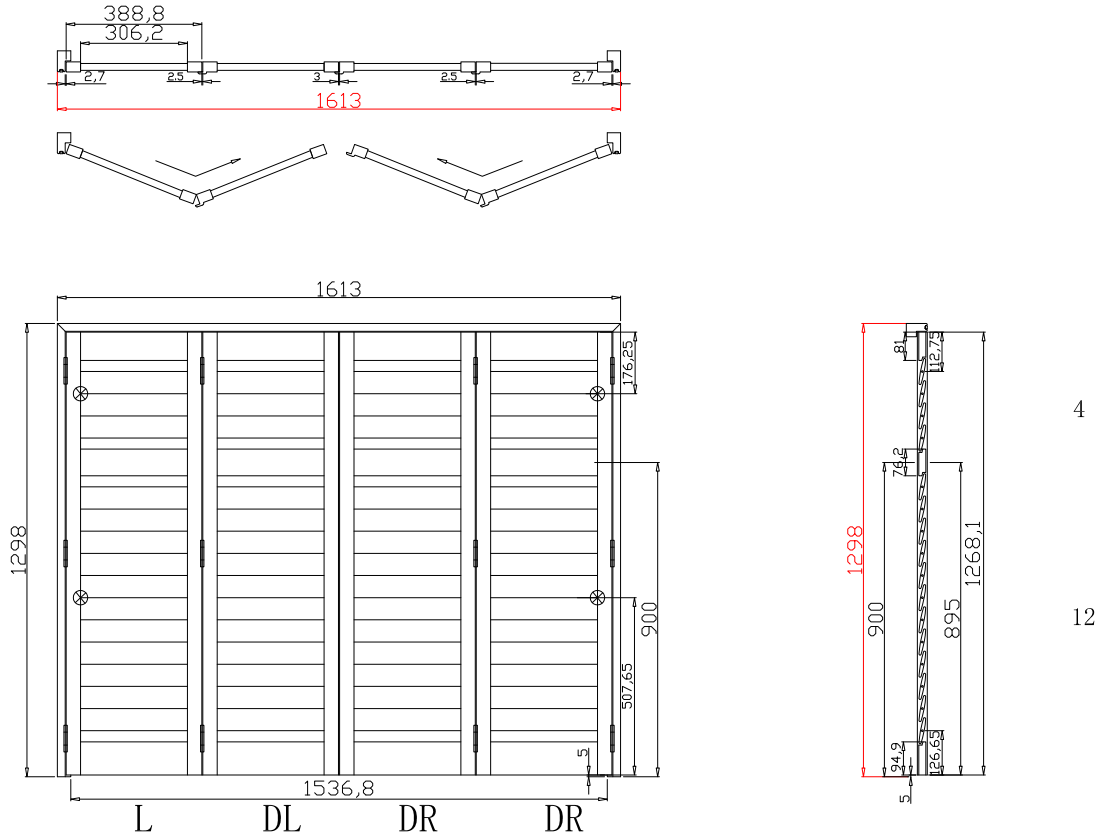

Louvre Quantity(叶片数量): 92

Louvre Size(叶片尺寸): 334.7mm

Rail Size(上下板尺寸): 386.7mm

**magnet on panel and magnet catches on Light gap strip**

**注意底部挡光木条上面需要安装磁铁片**

Order No(订单号): HOME Sharon Daprato

Item(序号): 3

Room(房间号): Front bedroom left

Louvre Size(叶片类型): 76mm

Batten: 10\*15\*1300 (mm) \*2  
Winter White(覆盖色)

Light Block: 20\*20\*1536.8 (mm)  
Winter White(覆盖色)

NOTES:

Shutter Color: Winter White(覆盖色)

Hinges Color: White(白色)

Qty(数量): 1

Material(材质): Balmoral Pine Wood(松木)

Configuration(窗扇结构): LDL-DRDR, IN, 3Side, 41.3mm Astrigal, 60mm Vintage L

Tilt rod type(拉杆类型): Easy tilt rod(齿条拉杆)

Louvre Quantity(叶片数量): 64

Louvre Size(叶片尺寸): 304mm

Rail Size(上下板尺寸): 356.2mm

**magnet on panel and magnet catches on Light gap strip**