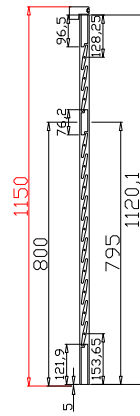

Tilt rod type(拉杆类型): Easy tilt rod(齿条拉杆)

Louvre Quantity(叶片数量): 138

Louvre Size(叶片尺寸): 328.2mm

Rail Size(上下板尺寸): 380.2mm

**magnet on panel and magnet catches on Light gap strip**

**注意底部挡光木条上面需要安装磁铁片**

Order No(订单号): HOME Sharon Daprato

Item(序号): 1

Room(房间号): Living room

Louvre Size(叶片类型): 76mm

Batten: 10\*15\*1350 (mm)\*2  
Winter White(覆盖色)

Light Block: 20\*20\*2435.8 (mm)  
Winter White(覆盖色)

3  
10

Batten: 10\*15\*1150 (mm) \*2  
Winter White(覆盖色)

Tilt rod type(拉杆类型): Easy tilt rod(齿条拉杆)

Louvre Quantity(叶片数量): 26

Louvre Size(叶片尺寸): 246mm

Rail Size(上下板尺寸): 298mm

**magnet on panel and magnet catches on Light gap strip**

**注意底部挡光木条上面需要安装磁铁片**

Order No(订单号): HOME Sharon Daprato

Louvre Quantity(叶片数量): 92

Louvre Size(叶片尺寸): 334.7mm

Rail Size(上下板尺寸): 386.7mm

**magnet on panel and magnet catches on Light gap strip**

**注意底部挡光木条上面需要安装磁铁片**

Order No(订单号): HOME Sharon Daprato

Item(序号): 3

Room(房间号): Front bedroom left