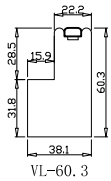

Item(序号): 2

Room(房间号): downstairs W/C

Louvre Size(叶片类型): 76mm

4

19

Batten: 10\*15\*1750 (mm) \*2  
Winter White(覆盖色)

Light Block: 20\*20\*1658.8 (mm)  
Winter White(覆盖色)

NOTES:

Louvre Quantity(叶片数量): 92

Louvre Size(叶片尺寸): 334.7mm

Rail Size(上下板尺寸): 386.7mm

**magnet on panel and magnet catches on Light gap strip**

**注意底部挡光木条上面需要安装磁铁片**

Order No(订单号): HOME Sharon Daprato

Item(序号): 3

Room(房间号): Front bedroom left

Louvre Size(叶片类型): 76mm

Batten: 10\*15\*1300 (mm) \*2  
Winter White(覆盖色)

Light Block: 20\*20\*1536.8 (mm)  
Winter White(覆盖色)

NOTES:

Shutter Color: Winter White(覆盖色)

Hinges Color: White(白色)

Qty(数量): 1

Material(材质): Balmoral Pine Wood(松木)

Configuration(窗扇结构): LDL-DRDR, IN, 3Side, 41.3mm Astrigal, 60mm Vintage L

Tilt rod type(拉杆类型): Easy tilt rod(齿条拉杆)

Louvre Quantity(叶片数量): 64

Louvre Size(叶片尺寸): 304mm

Rail Size(上下板尺寸): 356.2mm

**magnet on panel and magnet catches on Light gap strip**