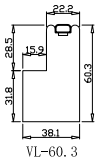

Tilt rod type(拉杆类型): Easy tilt rod(齿条拉杆)

Louvre Quantity(叶片数量): 138

Louvre Size(叶片尺寸): 328.2mm

Rail Size(上下板尺寸): 380.2mm

**magnet on panel and magnet catches on Light gap strip**

**注意底部挡光木条上面需要安装磁铁片**

Order No(订单号): HOME Sharon Daprato

Item(序号): 1

Room(房间号): Living room

Louvre Size(叶片类型): 76mm

Batten: 10\*15\*1350 (mm)\*2  
Winter White(覆盖色)

Light Block: 20\*20\*2435.8 (mm)  
Winter White(覆盖色)

3  
10

Batten: 10\*15\*1150 (mm) \*2  
Winter White(覆盖色)

Tilt rod type(拉杆类型): Easy tilt rod(齿条拉杆)

Louvre Quantity(叶片数量): 26

Louvre Size(叶片尺寸): 246mm

Rail Size(上下板尺寸): 298mm

**magnet on panel and magnet catches on Light gap strip**

**注意底部挡光木条上面需要安装磁铁片**

Order No(订单号): HOME Sharon Daprato

Louvre Quantity(叶片数量): 92

Louvre Size(叶片尺寸): 334.7mm

Rail Size(上下板尺寸): 386.7mm

**magnet on panel and magnet catches on Light gap strip**

**注意底部挡光木条上面需要安装磁铁片**

Order No(订单号): HOME Sharon Daprato

Item(序号): 3

Room(房间号): Front bedroom left