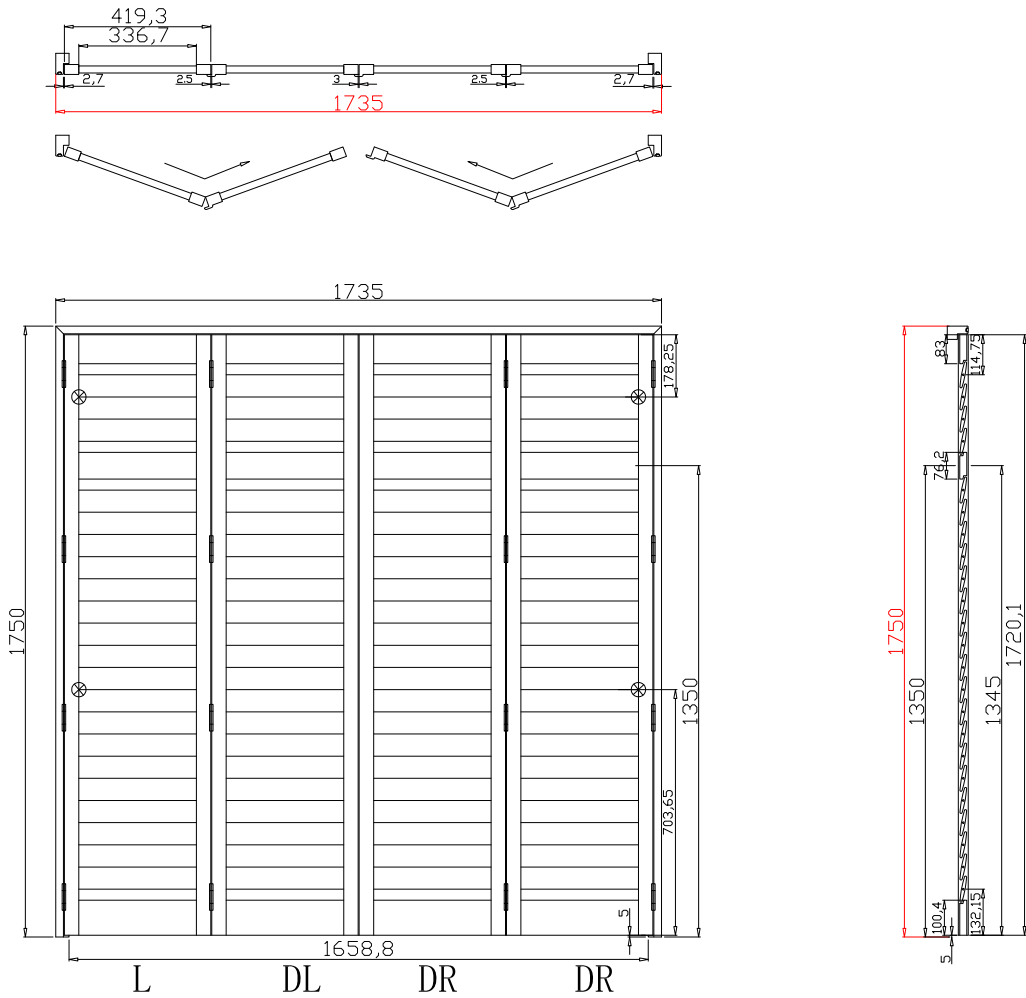

Tilt rod type(拉杆类型): Easy tilt rod(齿条拉杆)

Louvre Quantity(叶片数量): 26

Louvre Size(叶片尺寸): 246mm

Rail Size(上下板尺寸): 298mm

**magnet on panel and magnet catches on Light gap strip**

**注意底部挡光木条上面需要安装磁铁片**

Order No(订单号): HOME Sharon Daprato

Item(序号): 2

Room(房间号): downstairs W/C

Louvre Size(叶片类型): 76mm

4

19

Batten: 10\*15\*1750 (mm) \*2  
Winter White(覆盖色)

Light Block: 20\*20\*1658.8 (mm)  
Winter White(覆盖色)

NOTES:

Louvre Quantity(叶片数量): 92

Louvre Size(叶片尺寸): 334.7mm

Rail Size(上下板尺寸): 386.7mm

**magnet on panel and magnet catches on Light gap strip**

**注意底部挡光木条上面需要安装磁铁片**

Order No(订单号): HOME Sharon Daprato

Item(序号): 3

Room(房间号): Front bedroom left

Configuration(窗扇结构): LDL-DRDR, IN, 3Side, 41.3mm Astrigal, 60mm Vintage L

Tilt rod type(拉杆类型): Easy tilt rod(齿条拉杆)

Louvre Quantity(叶片数量): 64

Louvre Size(叶片尺寸): 304mm

Rail Size(上下板尺寸): 356.2mm

**magnet on panel and magnet catches on Light gap strip**