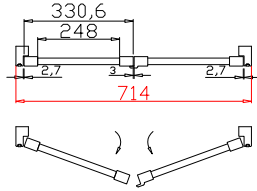

Tilt rod type(拉杆类型): Easy tilt rod(齿条拉杆)

Louvre Quantity(叶片数量): 138

Louvre Size(叶片尺寸): 328.2mm

Rail Size(上下板尺寸): 380.2mm

**magnet on panel and magnet catches on Light gap strip**

**注意底部挡光木条上面需要安装磁铁片**

Order No(订单号): HOME Sharon Daprato

Item(序号): 1

Room(房间号): Living room

Louvre Size(叶片类型): 76mm

Batten: 10\*15\*1350 (mm)\*2  
Winter White(覆盖色)

Light Block: 20\*20\*2435.8 (mm)  
Winter White(覆盖色)

3  
10

Batten: 10\*15\*1150 (mm) \*2  
Winter White(覆盖色)

Tilt rod type(拉杆类型): Easy tilt rod(齿条拉杆)

Louvre Quantity(叶片数量): 26

Louvre Size(叶片尺寸): 246mm

Rail Size(上下板尺寸): 298mm

**magnet on panel and magnet catches on Light gap strip**

**注意底部挡光木条上面需要安装磁铁片**

Order No(订单号): HOME Sharon Daprato

Louvre Quantity(叶片数量): 92

Louvre Size(叶片尺寸): 334.7mm

Rail Size(上下板尺寸): 386.7mm

**magnet on panel and magnet catches on Light gap strip**

**注意底部挡光木条上面需要安装磁铁片**

Order No(订单号): HOME Sharon Daprato

Item(序号): 3

Room(房间号): Front bedroom left