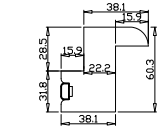

Deep BullNose Z Frame 38mm