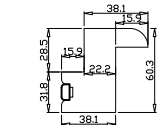

Deep BullNose Z Frame 38mm