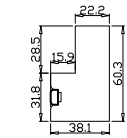

Configuration(窗扇结构): Fix, IN, 4Side, 41.3mm Butt, Deep Plain L Frame 60mm

Tilt rod type(拉杆类型): Easy tilt rod(齿条拉杆)

Louvre Quantity(叶片数量): 16

Louvre Size(叶片尺寸): 582mm

Rail Size(上下板尺寸): 634mm

磁铁固定

Deep Plain L Frame 60mm

Louvre Quantity(叶片数量): 44,22

Louvre Size(叶片尺寸): 662.5mm,683mm

Rail Size(上下板尺寸): 714.5mm,735mm

磁铁固定

Order No(订单号): ABC 50701 REDHEAD

Item(序号): 4

Room(房间号): LOUNGE

Louvre Size(叶片类型): 89mm

Hinges Color:

Item(序号): 5

Qty(数量): 1

Room(房间号):DINING

Material(材质): Balmoral Pine Wood(松木)

Louvre Size(叶片类型): 89mm

Configuration(窗扇结构): MTMTM,IN, 4Side, 41.3mm Butt, Deep Plain L Frame 60mm

Tilt rod type(拉杆类型): Easy tilt rod(齿条拉杆)

Louvre Quantity(叶片数量): 22,22,22

Louvre Size(叶片尺寸): 664.5mm,680mm,663.5mm

Rail Size(上下板尺寸): 716.5mm,732mm,715.5mm

磁铁固定

T-Post-46.5

Deep Plain L Frame 60mm