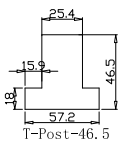

Louvre Quantity(叶片数量): 44,22

Louvre Size(叶片尺寸): 662.5mm,683mm

Rail Size(上下板尺寸): 714.5mm,735mm

磁铁固定

Order No(订单号): ABC 50701 REDHEAD

Item(序号): 4

Room(房间号): LOUNGE

Louvre Size(叶片类型): 89mm

Louvre Quantity(叶片数量): 22,22,22

Louvre Size(叶片尺寸): 664.5mm,680mm,663.5mm

Rail Size(上下板尺寸): 716.5mm,732mm,715.5mm

磁铁固定

T-Post-46.5

Deep Plain L Frame 60mm