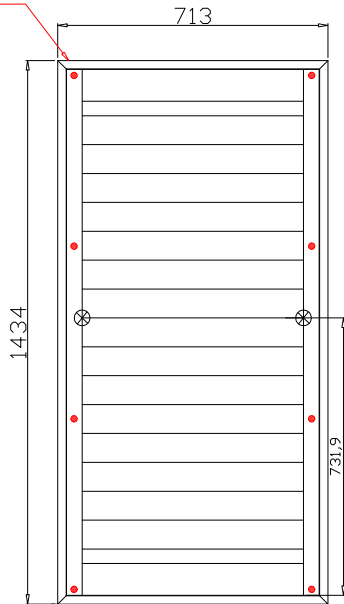

Configuration(窗扇结构): Fix, IN, 4Side, 41.3mm Butt, Deep Plain L Frame 60mm

Tilt rod type(拉杆类型): Easy tilt rod(齿条拉杆)

Louvre Quantity(叶片数量): 11

Louvre Size(叶片尺寸): 636mm

Rail Size(上下板尺寸): 688mm

磁铁固定

Order No(订单号): ABC 50701 REDHEAD

Item(序号): 1

Room(房间号): UTILITY

Louvre Size(叶片类型): 89mm

Deep Plain L Frame 60mm

Magnet

Fix

16

NOTES:

Configuration(窗扇结构): Fix, IN, 4Side, 41.3mm Butt, Deep Plain L Frame 60mm

Tilt rod type(拉杆类型): Easy tilt rod(齿条拉杆)

Louvre Quantity(叶片数量): 16

Louvre Size(叶片尺寸): 582mm

Rail Size(上下板尺寸): 634mm

磁铁固定

Deep Plain L Frame 60mm

Louvre Quantity(叶片数量): 22,22,22

Louvre Size(叶片尺寸): 664.5mm,680mm,663.5mm

Rail Size(上下板尺寸): 716.5mm,732mm,715.5mm

磁铁固定

T-Post-46.5

Deep Plain L Frame 60mm