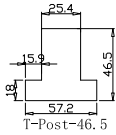

Louvre Quantity(叶片数量): 44,22

Louvre Size(叶片尺寸): 662.5mm,683mm

Rail Size(上下板尺寸): 714.5mm,735mm

磁铁固定

Order No(订单号): ABC 50701 REDHEAD

Item(序号): 4

Room(房间号): LOUNGE

Louvre Size(叶片类型): 89mm

Hinges Color:

Item(序号): 5

Qty(数量): 1

Room(房间号):DINING

Material(材质): Balmoral Pine Wood(松木)

Louvre Size(叶片类型): 89mm

Configuration(窗扇结构): MTMTM,IN, 4Side, 41.3mm Butt, Deep Plain L Frame 60mm

Tilt rod type(拉杆类型): Easy tilt rod(齿条拉杆)

Louvre Quantity(叶片数量): 22,22,22

Louvre Size(叶片尺寸): 664.5mm,680mm,663.5mm

Rail Size(上下板尺寸): 716.5mm,732mm,715.5mm

磁铁固定

T-Post-46.5

Deep Plain L Frame 60mm