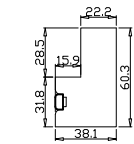

T-Post-46.5

Deep Plain L Frame 60mm