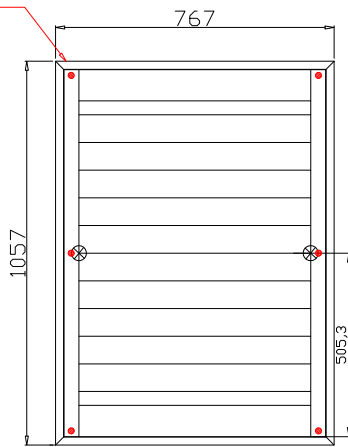

Magnet

Fix

11

NOTES:

Shutter Color: Timeless White(覆盖色)

Hinges Color:

Qty(数量): 1

Material(材质): Balmoral Pine Wood(松木)

Configuration(窗扇结构): Fix, IN, 4Side, 41.3mm Butt, Deep Plain L Frame 60mm

Tilt rod type(拉杆类型): Easy tilt rod(齿条拉杆)

Louvre Quantity(叶片数量): 11

Louvre Size(叶片尺寸): 636mm

Rail Size(上下板尺寸): 688mm

磁铁固定

Order No(订单号): ABC 50701 REDHEAD

Item(序号): 1

Room(房间号): UTILITY

Louvre Size(叶片类型): 89mm