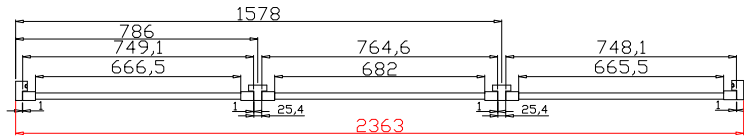

Magnet

8

14

NOTES:

Shutter Color:Timeless White(覆盖色)

Order No(订单号):ABC 50701 REDHEAD

Hinges Color:

Item(序号): 5

Qty(数量): 1

Room(房间号):DINING

Material(材质): Balmoral Pine Wood(松木)

Louvre Size(叶片类型): 89mm

Configuration(窗扇结构): MTMTM,IN, 4Side, 41.3mm Butt, Deep Plain L Frame 60mm

Tilt rod type(拉杆类型): Easy tilt rod(齿条拉杆)

Louvre Quantity(叶片数量): 22,22,22

Louvre Size(叶片尺寸): 664.5mm,680mm,663.5mm

Rail Size(上下板尺寸): 716.5mm,732mm,715.5mm

磁铁固定