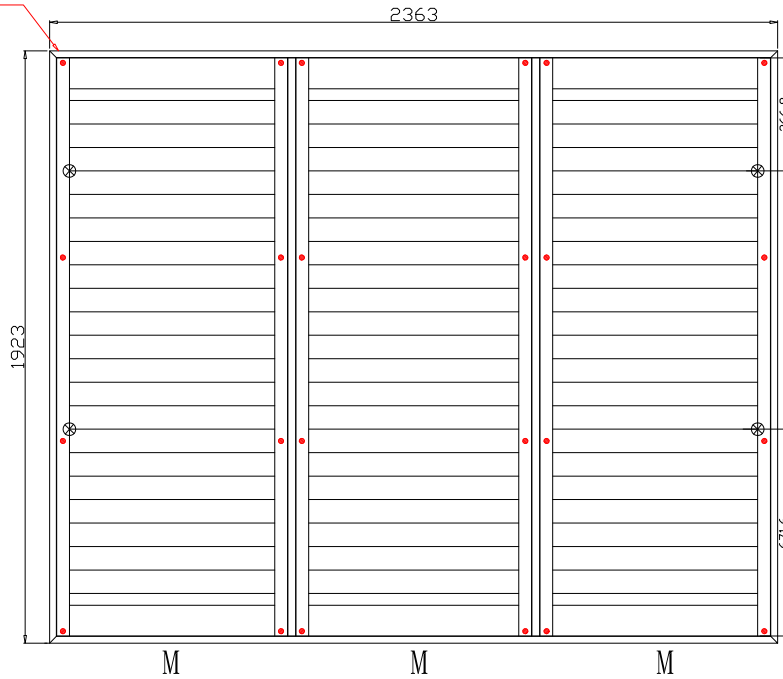

Magnet

8

14

NOTES:

Shutter Color:Timeless White(覆盖色)

Order No(订单号):ABC 50701 REDHEAD

Hinges Color:

Item(序号): 5

Qty(数量): 1

Room(房间号):DINING

Material(材质): Balmoral Pine Wood(松木)

Louvre Size(叶片类型): 89mm

Configuration(窗扇结构): MTMTM,IN, 4Side, 41.3mm Butt, Deep Plain L Frame 60mm

Tilt rod type(拉杆类型): Easy tilt rod(齿条拉杆)

Louvre Quantity(叶片数量): 22,22,22

Louvre Size(叶片尺寸): 664.5mm,680mm,663.5mm

Rail Size(上下板尺寸): 716.5mm,732mm,715.5mm

磁铁固定