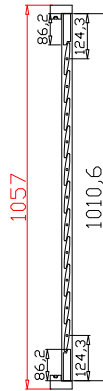

11

NOTES:

Shutter Color: Timeless White(覆盖色)

Hinges Color:

Qty(数量): 1

Material(材质): Balmoral Pine Wood(松木)

Configuration(窗扇结构): Fix, IN, 4Side, 41.3mm Butt, Deep Plain L Frame 60mm

Tilt rod type(拉杆类型): Easy tilt rod(齿条拉杆)

Louvre Quantity(叶片数量): 11

Louvre Size(叶片尺寸): 636mm

Rail Size(上下板尺寸): 688mm

磁铁固定

Order No(订单号): ABC 50701 REDHEAD

Item(序号): 1

Room(房间号): UTILITY

Louvre Size(叶片类型): 89mm