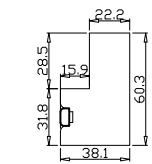

Configuration(窗扇结构): Fix, IN, 4Side, 41.3mm Butt, Deep Plain L Frame 60mm

Tilt rod type(拉杆类型): Easy tilt rod(齿条拉杆)

Louvre Quantity(叶片数量): 11

Louvre Size(叶片尺寸): 636mm

Rail Size(上下板尺寸): 688mm

磁铁固定

Order No(订单号): ABC 50701 REDHEAD

Item(序号): 1

Room(房间号): UTILITY

Louvre Size(叶片类型): 89mm

Deep Plain L Frame 60mm

Magnet

Fix

16

NOTES:

Configuration(窗扇结构): Fix, IN, 4Side, 41.3mm Butt, Deep Plain L Frame 60mm

Tilt rod type(拉杆类型): Easy tilt rod(齿条拉杆)

Louvre Quantity(叶片数量): 16

Louvre Size(叶片尺寸): 582mm

Rail Size(上下板尺寸): 634mm

磁铁固定

Deep Plain L Frame 60mm

Louvre Quantity(叶片数量): 22,22,22

Louvre Size(叶片尺寸): 664.5mm,680mm,663.5mm

Rail Size(上下板尺寸): 716.5mm,732mm,715.5mm

磁铁固定

T-Post-46.5

Deep Plain L Frame 60mm