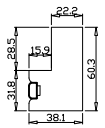

Louvre Quantity(叶片数量): 24

Louvre Size(叶片尺寸): 532.2mm

Rail Size(上下板尺寸): 584.2mm

Order No(订单号):ABC 50702 MORGAN

Item(序号): 1

Room(房间号):

Louvre Size(叶片类型): 89mm

Z Sill Plate