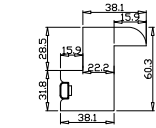

Louvre Quantity(叶片数量): 24

Louvre Size(叶片尺寸): 532.2mm

Rail Size(上下板尺寸): 584.2mm

Order No(订单号):ABC 50702 MORGAN

Item(序号): 1

Room(房间号):

Louvre Size(叶片类型): 89mm

Z Sill Plate