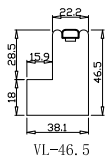

Configuration(窗扇结构): L-DR, IN, 3Side, 41.3mm Astrigal, 46mm Vintage L

Tilt rod type(拉杆类型): Center tilt rod(中拉杆)

Louvre Quantity(叶片数量): 38

Louvre Size(叶片尺寸): 391.7mm

Rail Size(上下板尺寸): 443.7mm

**magnet on panel and magnet catches on Light gap strip**

**注意底部挡光木条上面需要安装磁铁片**

Order No(订单号): GOLD GC 8046 SCARBOROUGH

Item(序号): 2

Room(房间号): F BED R

Louvre Size(叶片类型): 76mm

VL-46.5

Batten: 20\*20\*928.8 (mm)  
Timeless White(覆盖色)

NOTES:

Louvre Quantity(叶片数量): 38

Louvre Size(叶片尺寸): 389.2mm

Rail Size(上下板尺寸): 441.2mm

**magnet on panel and magnet catches on Light gap strip**

**注意底部挡光木条上面需要安装磁铁片**

Order No(订单号): GOLD GC 8046 SCARBOROUGH

Item(序号): 3

Rail Size(上下板尺寸): 409.3mm

Order No(订单号):GOLD GC 8046 SCARBORUGH

Item(序号): 5

Room(房间号): LIV

Louvre Size(叶片类型): 76mm

Z Sill Plate

Deep BullNose Z Frame 38mm