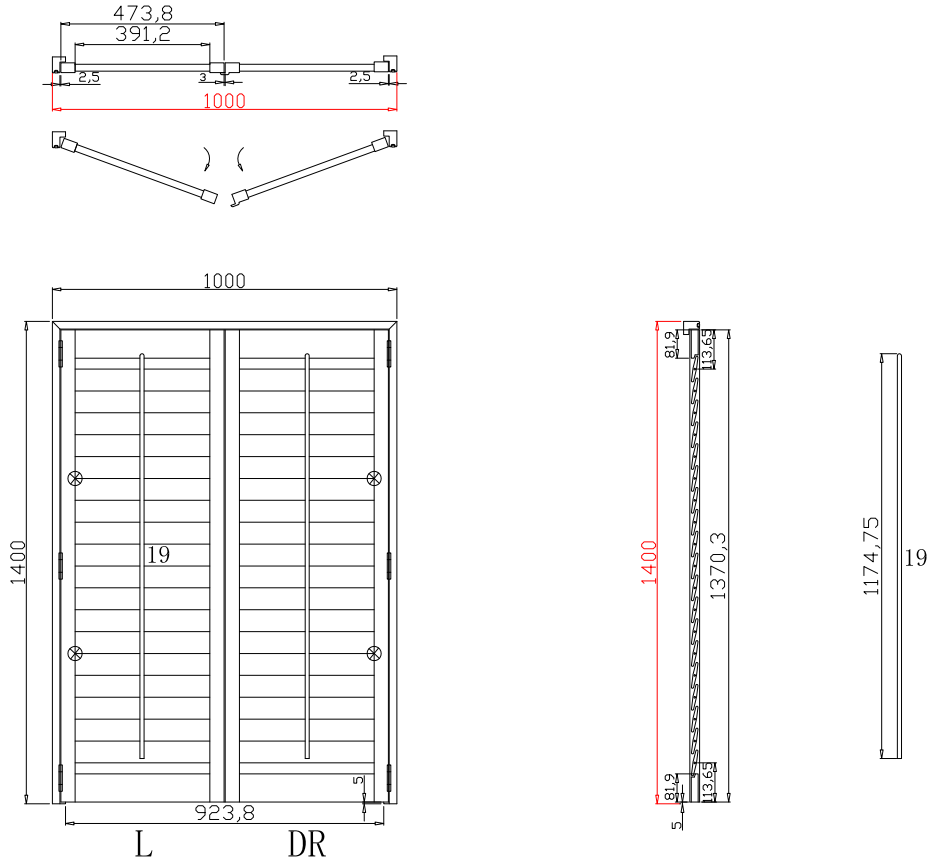

Configuration(窗扇结构): L-DR, IN, 3Side, 41.3mm Astrigal, 46mm Vintage L

Tilt rod type(拉杆类型): Center tilt rod(中拉杆)

Louvre Quantity(叶片数量): 38

Louvre Size(叶片尺寸): 391.7mm

Rail Size(上下板尺寸): 443.7mm

**magnet on panel and magnet catches on Light gap strip**

**注意底部挡光木条上面需要安装磁铁片**

Order No(订单号): GOLD GC 8046 SCARBOROUGH

Item(序号): 2

Room(房间号): F BED R

Louvre Size(叶片类型): 76mm

VL-46.5

Batten: 20\*20\*928.8 (mm)  
Timeless White(覆盖色)

NOTES:

Louvre Quantity(叶片数量): 38

Louvre Size(叶片尺寸): 389.2mm

Rail Size(上下板尺寸): 441.2mm

**magnet on panel and magnet catches on Light gap strip**

**注意底部挡光木条上面需要安装磁铁片**

Order No(订单号): GOLD GC 8046 SCARBOROUGH

Item(序号): 3

Rail Size(上下板尺寸): 409.3mm

Order No(订单号):GOLD GC 8046 SCARBORUGH

Item(序号): 5

Room(房间号): LIV

Louvre Size(叶片类型): 76mm

Z Sill Plate

Deep BullNose Z Frame 38mm