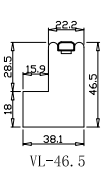

NOTES:

Shutter Color: Timeless White(覆盖色)

Hinges Color: White(白色)

Qty(数量): 1

Material(材质): Palowania(桐木)

Configuration(窗扇结构): L-DR,IN, 3Side, 41.3mm Astrigal, 46mm Vintage L

Tilt rod type(拉杆类型): Center tilt rod(中拉杆)

Louvre Quantity(叶片数量): 30

Louvre Size(叶片尺寸): 391.7mm

Rail Size(上下板尺寸): 443.7mm

magnet on panel and magnet catches on Light gap strip

注意底部挡光木条上面需要安装磁铁片

Order No(订单号): GOLD GC 8046 SCARBOROUGH

Item(序号): 1

Room(房间号): OFFICE

Louvre Size(叶片类型): 76mm