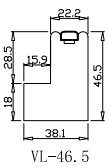

NOTES:

Shutter Color: Timeless White(覆盖色)

Hinges Color: White(白色)

Qty(数量): 1

Material(材质): Palowania(桐木)

Configuration(窗扇结构): L-DR,IN, 3Side, 41.3mm Astrigal, 46mm Vintage L

Tilt rod type(拉杆类型): Center tilt rod(中拉杆)

Louvre Quantity(叶片数量): 30

Louvre Size(叶片尺寸): 390.2mm

Rail Size(上下板尺寸): 442.2mm

magnet on panel and magnet catches on Light gap strip

注意底部挡光木条上面需要安装磁铁片

Order No(订单号): GOLD GC 8046 SCARBOROUGH

Item(序号): 4

Room(房间号): REAR BED

Louvre Size(叶片类型): 76mm