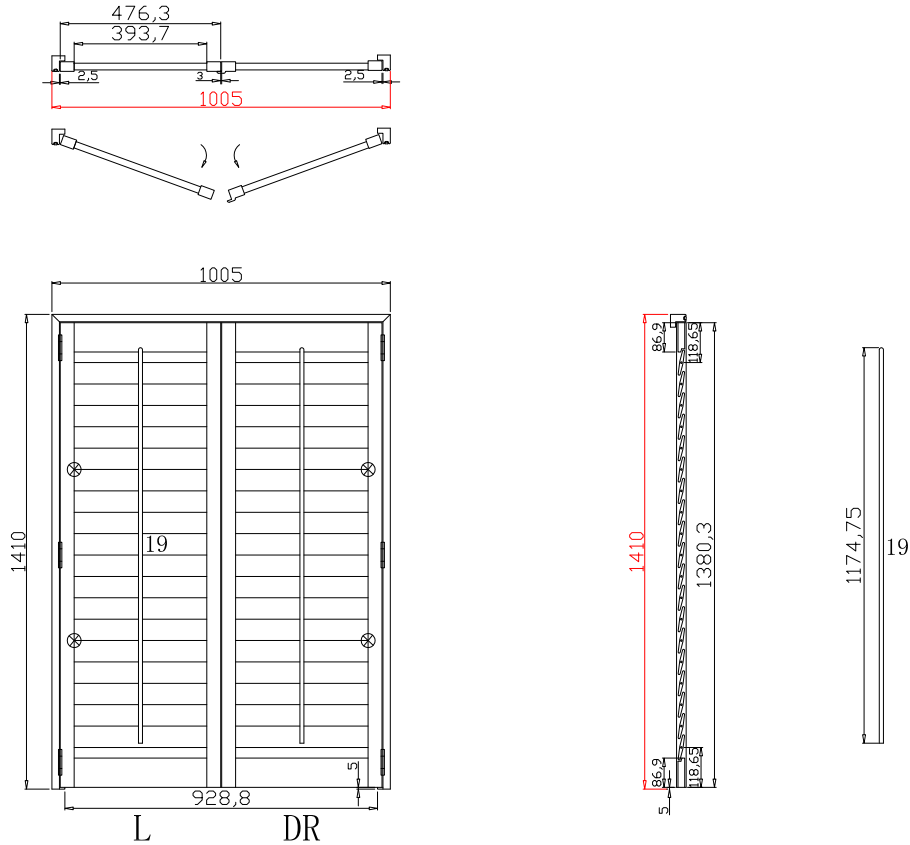

Batten: 20*20*928.8 (mm)
Timeless White(覆盖色)

NOTES:

Shutter Color: Timeless White(覆盖色)

Hinges Color: White(白色)

Qty(数量): 1

Material(材质): Palowania(桐木)

Configuration(窗扇结构): L-DR, IN, 3Side, 41.3mm Astrigal, 46mm Vintage L

Tilt rod type(拉杆类型): Center tilt rod(中拉杆)

Louvre Quantity(叶片数量): 38

Louvre Size(叶片尺寸): 391.7mm

Rail Size(上下板尺寸): 443.7mm

magnet on panel and magnet catches on Light gap strip

注意底部挡光木条上面需要安装磁铁片

Order No(订单号): GOLD GC 8046 SCARBOROUGH

Item(序号): 2

Room(房间号): F BED R

Louvre Size(叶片类型): 76mm