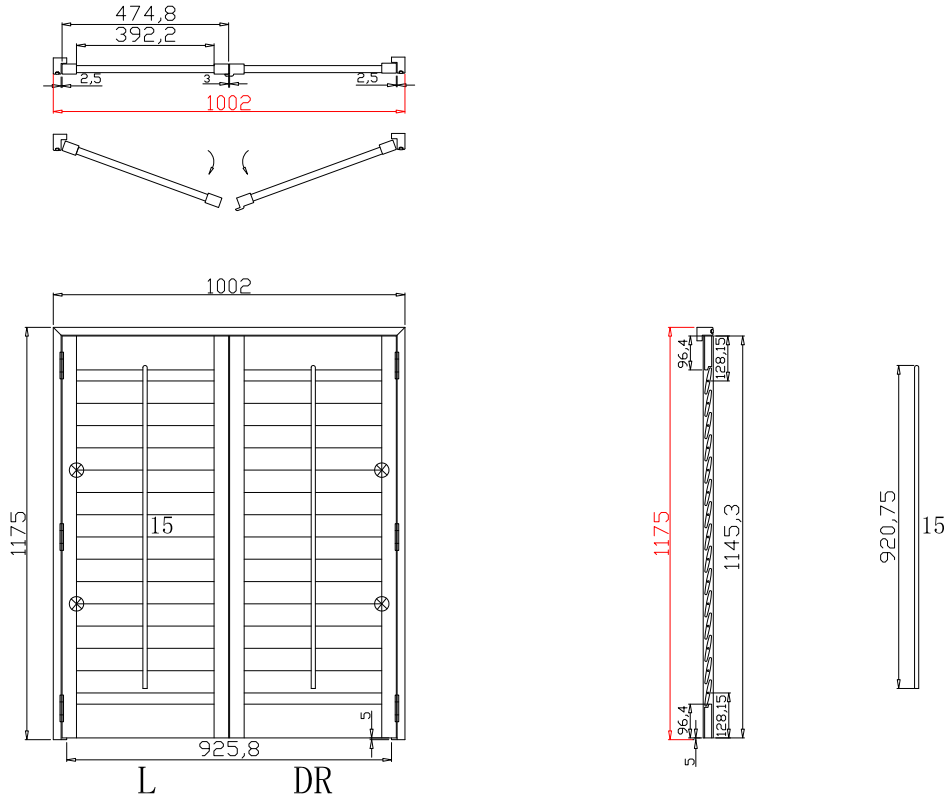

Batten: 20*20*923.8 (mm)
Timeless White(覆盖色)

NOTES:

Shutter Color: Timeless White(覆盖色)

Hinges Color: White(白色)

Qty(数量): 1

Material(材质): Palowania(桐木)

Configuration(窗扇结构): L-DR,IN, 3Side, 41.3mm Astrigal, 46mm Vintage L

Tilt rod type(拉杆类型): Center tilt rod(中拉杆)

Louvre Quantity(叶片数量): 30

Louvre Size(叶片尺寸): 390.2mm

Rail Size(上下板尺寸): 442.2mm

magnet on panel and magnet catches on Light gap strip

注意底部挡光木条上面需要安装磁铁片

Order No(订单号): GOLD GC 8046 SCARBOROUGH

Item(序号): 4

Room(房间号): REAR BED

Louvre Size(叶片类型): 76mm