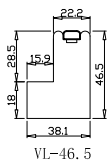

Louvre Quantity(叶片数量): 38

Louvre Size(叶片尺寸): 389.2mm

Rail Size(上下板尺寸): 441.2mm

**magnet on panel and magnet catches on Light gap strip**

**注意底部挡光木条上面需要安装磁铁片**

Order No(订单号): GOLD GC 8046 SCARBOROUGH

Item(序号): 3

Room(房间号): F BED L

Louvre Size(叶片类型): 76mm

Batten: 20\*20\*923.8 (mm)  
Timeless White(覆盖色)

NOTES:

Shutter Color: Timeless White(覆盖色)

Hinges Color: White(白色)

Qty(数量): 1

Material(材质): Palowania(桐木)

Configuration(窗扇结构): L-DR,IN, 3Side, 41.3mm Astrigal, 46mm Vintage L

Tilt rod type(拉杆类型): Center tilt rod(中拉杆)

Louvre Quantity(叶片数量): 30

Louvre Size(叶片尺寸): 390.2mm

Rail Size(上下板尺寸): 442.2mm

**magnet on panel and magnet catches on Light gap strip**

Rail Size(上下板尺寸): 409.3mm

Order No(订单号):GOLD GC 8046 SCARBORUGH

Item(序号): 5

Room(房间号): LIV

Louvre Size(叶片类型): 76mm

Z Sill Plate

Deep BullNose Z Frame 38mm