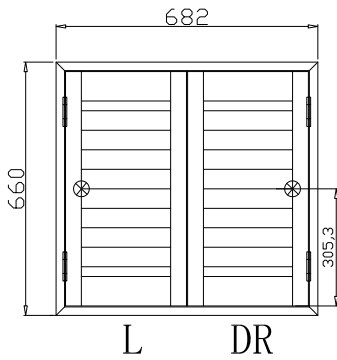

Louvre Quantity(叶片数量): 18

Louvre Size(叶片尺寸): 310.7mm

Rail Size(上下板尺寸): 362.7mm

Order No(订单号):HOME Robb

Item(序号): 1

Room(房间号): Kitchen

Louvre Size(叶片类型): 64mm

Deep Plain L Frame 60mm

Batten:10*15*670 (mm)*2
10*15*845 (mm)
Timeless White(覆盖色)

9

NOTES:

Shutter Color:Timeless White(覆盖色)

Hinges Color:White(白色)

Qty(数量): 1

Material(材质): Balmoral Pine Wood(松木)

Configuration(窗扇结构): L-DR,IN, 4Side, 41.3mm Astrigal, Deep Plain L Frame 60mm

Tilt rod type(拉杆类型): Easy tilt rod(齿条拉杆)

Louvre Quantity(叶片数量): 18

Louvre Size(叶片尺寸): 230.2mm

Rail Size(上下板尺寸): 282.2mm

Order No(订单号):HOME Robb

Item(序号): 2

Room(房间号):Downstairs Hallway

Louvre Size(叶片类型): 64mm

Tilt rod type(拉杆类型): Easy tilt rod(齿条拉杆)

Louvre Quantity(叶片数量): 24

Louvre Size(叶片尺寸): 351.2mm

Rail Size(上下板尺寸): 403.2mm

Order No(订单号): HOME Robb

Item(序号): 3

Room(房间号): Upstairs Hallway

Louvre Size(叶片类型): 64mm