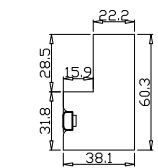

Louvre Quantity(叶片数量): 18

Louvre Size(叶片尺寸): 310.7mm

Rail Size(上下板尺寸): 362.7mm

Order No(订单号):HOME Robb

Item(序号): 1

Room(房间号): Kitchen

Louvre Size(叶片类型): 64mm

Deep Plain L Frame 60mm

Batten:10*15*670 (mm)*2
10*15*845 (mm)
Timeless White(覆盖色)

9

NOTES:

Shutter Color:Timeless White(覆盖色)

Hinges Color:White(白色)

Qty(数量): 1

Material(材质): Balmoral Pine Wood(松木)

Configuration(窗扇结构): L-DR,IN, 4Side, 41.3mm Astrigal, Deep Plain L Frame 60mm

Tilt rod type(拉杆类型): Easy tilt rod(齿条拉杆)

Louvre Quantity(叶片数量): 18

Louvre Size(叶片尺寸): 230.2mm

Rail Size(上下板尺寸): 282.2mm

Order No(订单号):HOME Robb

Item(序号): 2

Room(房间号):Downstairs Hallway

Louvre Size(叶片类型): 64mm

Tilt rod type(拉杆类型): Easy tilt rod(齿条拉杆)

Louvre Quantity(叶片数量): 24

Louvre Size(叶片尺寸): 351.2mm

Rail Size(上下板尺寸): 403.2mm

Order No(订单号): HOME Robb

Item(序号): 3

Room(房间号): Upstairs Hallway

Louvre Size(叶片类型): 64mm