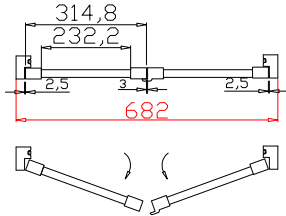

Louvre Quantity(叶片数量): 18

Louvre Size(叶片尺寸): 310.7mm

Rail Size(上下板尺寸): 362.7mm

Order No(订单号):HOME Robb

Item(序号): 1

Room(房间号): Kitchen

Louvre Size(叶片类型): 64mm

Deep Plain L Frame 60mm

Batten:10*15*670 (mm)*2
10*15*845 (mm)
Timeless White(覆盖色)

9

NOTES:

Shutter Color:Timeless White(覆盖色)

Hinges Color:White(白色)

Qty(数量): 1

Material(材质): Balmoral Pine Wood(松木)

Configuration(窗扇结构): L-DR,IN, 4Side, 41.3mm Astrigal, Deep Plain L Frame 60mm

Tilt rod type(拉杆类型): Easy tilt rod(齿条拉杆)

Louvre Quantity(叶片数量): 18

Louvre Size(叶片尺寸): 230.2mm

Rail Size(上下板尺寸): 282.2mm

Order No(订单号):HOME Robb

Item(序号): 2

Room(房间号):Downstairs Hallway

Louvre Size(叶片类型): 64mm

Tilt rod type(拉杆类型): Easy tilt rod(齿条拉杆)

Louvre Quantity(叶片数量): 24

Louvre Size(叶片尺寸): 351.2mm

Rail Size(上下板尺寸): 403.2mm

Order No(订单号): HOME Robb

Item(序号): 3

Room(房间号): Upstairs Hallway

Louvre Size(叶片类型): 64mm