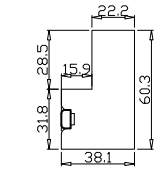

Louvre Quantity(叶片数量): 18

Louvre Size(叶片尺寸): 310.7mm

Rail Size(上下板尺寸): 362.7mm

Order No(订单号):HOME Robb

Item(序号): 1

Room(房间号): Kitchen

Louvre Size(叶片类型): 64mm

Deep Plain L Frame 60mm

Tilt rod type(拉杆类型): Easy tilt rod(齿条拉杆)

Louvre Quantity(叶片数量): 18

Louvre Size(叶片尺寸): 230.2mm

Rail Size(上下板尺寸): 282.2mm

Order No(订单号):HOME Robb

Item(序号): 2

Room(房间号):Downstairs Hallway

Louvre Size(叶片类型): 64mm

Tilt rod type(拉杆类型): Easy tilt rod(齿条拉杆)

Louvre Quantity(叶片数量): 24

Louvre Size(叶片尺寸): 351.2mm

Rail Size(上下板尺寸): 403.2mm

Order No(订单号): HOME Robb

Item(序号): 3

Room(房间号): Upstairs Hallway

Louvre Size(叶片类型): 64mm