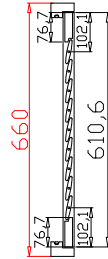

Louvre Quantity(叶片数量): 18

Louvre Size(叶片尺寸): 310.7mm

Rail Size(上下板尺寸): 362.7mm

Order No(订单号):HOME Robb

Item(序号): 1

Room(房间号): Kitchen

Louvre Size(叶片类型): 64mm

Deep Plain L Frame 60mm

Batten:10*15*670 (mm)*2
10*15*845 (mm)
Timeless White(覆盖色)

9

NOTES:

Shutter Color:Timeless White(覆盖色)

Hinges Color:White(白色)

Qty(数量): 1

Material(材质): Balmoral Pine Wood(松木)

Configuration(窗扇结构): L-DR,IN, 4Side, 41.3mm Astrigal, Deep Plain L Frame 60mm

Tilt rod type(拉杆类型): Easy tilt rod(齿条拉杆)

Louvre Quantity(叶片数量): 18

Louvre Size(叶片尺寸): 230.2mm

Rail Size(上下板尺寸): 282.2mm

Order No(订单号):HOME Robb

Item(序号): 2

Room(房间号):Downstairs Hallway

Louvre Size(叶片类型): 64mm

Tilt rod type(拉杆类型): Easy tilt rod(齿条拉杆)

Louvre Quantity(叶片数量): 24

Louvre Size(叶片尺寸): 351.2mm

Rail Size(上下板尺寸): 403.2mm

Order No(订单号): HOME Robb

Item(序号): 3

Room(房间号): Upstairs Hallway

Louvre Size(叶片类型): 64mm