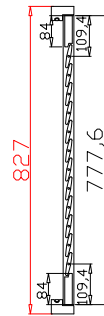

12

NOTES:

Shutter Color: Timeless White(覆盖色)

Hinges Color: White(白色)

Qty(数量): 1

Material(材质): Balmoral Pine Wood(松木)

Configuration(窗扇结构): L-DR,IN, 4Side, 41.3mm Astrigal, Deep Plain L Frame 60mm

Tilt rod type(拉杆类型): Easy tilt rod(齿条拉杆)

Louvre Quantity(叶片数量): 24

Louvre Size(叶片尺寸): 351.2mm

Rail Size(上下板尺寸): 403.2mm

Order No(订单号): HOME Robb

Item(序号): 3

Room(房间号): Upstairs Hallway

Louvre Size(叶片类型): 64mm