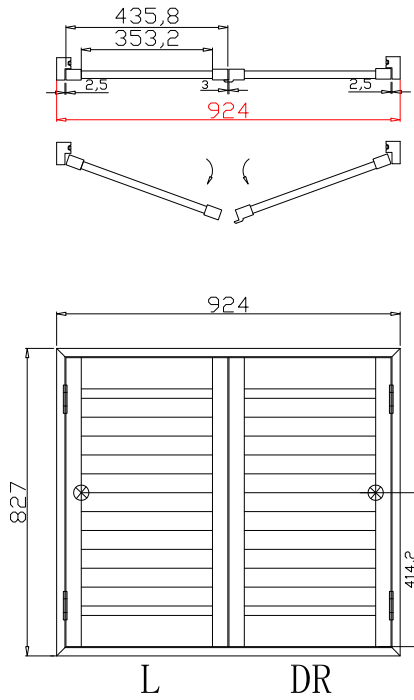

12

NOTES:

Shutter Color: Timeless White(覆盖色)

Hinges Color: White(白色)

Qty(数量): 1

Material(材质): Balmoral Pine Wood(松木)

Configuration(窗扇结构): L-DR,IN, 4Side, 41.3mm Astrigal, Deep Plain L Frame 60mm

Tilt rod type(拉杆类型): Easy tilt rod(齿条拉杆)

Louvre Quantity(叶片数量): 24

Louvre Size(叶片尺寸): 351.2mm

Rail Size(上下板尺寸): 403.2mm

Order No(订单号): HOME Robb

Item(序号): 3

Room(房间号): Upstairs Hallway

Louvre Size(叶片类型): 64mm