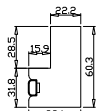

Louvre Quantity(叶片数量): 32

Louvre Size(叶片尺寸): 479.05mm

Rail Size(上下板尺寸): 531.05mm

Order No(订单号): SCO SB 7843 McNEILL

Item(序号): 1

Room(房间号): LIV

Louvre Size(叶片类型): 64mm

Z Sill Plate