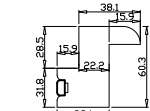

Louvre Quantity(叶片数量): 32

Louvre Size(叶片尺寸): 479.05mm

Rail Size(上下板尺寸): 531.05mm

Order No(订单号): SCO SB 7843 McNEILL

Item(序号): 1

Room(房间号): LIV

Louvre Size(叶片类型): 64mm

Z Sill Plate