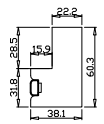

Louvre Quantity(叶片数量): 72

Louvre Size(叶片尺寸): 487.05mm

Rail Size(上下板尺寸): 539.05mm

Order No(订单号): RAIN Ed 5339 Gardner

Item(序号): 1

Room(房间号): Dining

Louvre Size(叶片类型): 64mm

Z Sill Plate