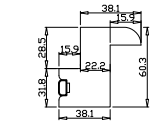

Louvre Quantity(叶片数量): 72

Louvre Size(叶片尺寸): 487.05mm

Rail Size(上下板尺寸): 539.05mm

Order No(订单号): RAIN Ed 5339 Gardner

Item(序号): 1

Room(房间号): Dining

Louvre Size(叶片类型): 64mm

Z Sill Plate