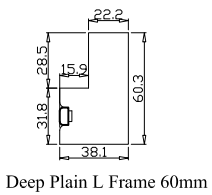

NOTES:

Deep Plain L Frame 60mm

Shutter Color:Timeless White(覆盖色)

Hinges Color:White(白色)

Qty(数量): 1

Material(材质): Paulownia(桐木)

Configuration(窗扇结构): L-DR,IN, 4Side, 41.3mm Astrigal, Deep Plain L Frame 60mm

Tilt rod type(拉杆类型): Easy tilt rod(齿条拉杆)

Louvre Quantity(叶片数量): 26

Louvre Size(叶片尺寸): 277.2mm

Rail Size(上下板尺寸): 329.2mm

Order No(订单号):BAI G361086 HOLLOWAY

Item(序号): 5

Room(房间号):LOUNGE REAR

Louvre Size(叶片类型): 64mm