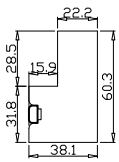

Louvre Quantity(叶片数量): 30

Louvre Size(叶片尺寸): 269.2mm

Rail Size(上下板尺寸): 321.2mm

Order No(订单号): BAI G361086 HOLLOWAY

Item(序号): 2

Room(房间号): DINER 1

Louvre Size(叶片类型): 64mm

Deep Plain L Frame 60mm

Louvre Quantity(叶片数量): 30

Louvre Size(叶片尺寸): 261.7mm

Rail Size(上下板尺寸): 313.7mm

Order No(订单号):BAI G361086 HOLLOWAY

Item(序号): 3

Room(房间号):DINER 2

Louvre Size(叶片类型): 64mm

Deep Plain L Frame 60mm

Louvre Quantity(叶片数量): 26

Louvre Size(叶片尺寸): 241.2mm

Rail Size(上下板尺寸): 293.2mm

Order No(订单号): BAI G361086 HOLLOWAY

Item(序号): 4

Room(房间号): LOUNGE FRONT

Louvre Size(叶片类型): 64mm

Deep Plain L Frame 60mm

Tilt rod type(拉杆类型): Easy tilt rod(齿条拉杆)

Louvre Quantity(叶片数量): 26

Louvre Size(叶片尺寸): 277.2mm

Rail Size(上下板尺寸): 329.2mm

Order No(订单号):BAI G361086 HOLLOWAY

Item(序号): 5

Room(房间号):LOUNGE REAR

Louvre Size(叶片类型): 64mm