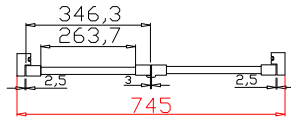

Louvre Quantity(叶片数量): 30

Louvre Size(叶片尺寸): 270.7mm

Rail Size(上下板尺寸): 322.7mm

Order No(订单号):BAI G361086 HOLLOWAY

Item(序号): 1

Room(房间号):KITCHEN

Louvre Size(叶片类型): 64mm

Deep Plain L Frame 60mm

Louvre Quantity(叶片数量): 30

Louvre Size(叶片尺寸): 269.2mm

Rail Size(上下板尺寸): 321.2mm

Order No(订单号): BAI G361086 HOLLOWAY

Item(序号): 2

Room(房间号): DINER 1

Louvre Size(叶片类型): 64mm

Deep Plain L Frame 60mm

Louvre Quantity(叶片数量): 30

Louvre Size(叶片尺寸): 261.7mm

Rail Size(上下板尺寸): 313.7mm

Order No(订单号):BAI G361086 HOLLOWAY

Item(序号): 3

Room(房间号):DINER 2

Louvre Size(叶片类型): 64mm

Deep Plain L Frame 60mm