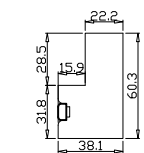

Louvre Quantity(叶片数量): 30

Louvre Size(叶片尺寸): 270.7mm

Rail Size(上下板尺寸): 322.7mm

Order No(订单号):BAI G361086 HOLLOWAY

Item(序号): 1

Room(房间号):KITCHEN

Louvre Size(叶片类型): 64mm

Deep Plain L Frame 60mm

Louvre Quantity(叶片数量): 30

Louvre Size(叶片尺寸): 269.2mm

Rail Size(上下板尺寸): 321.2mm

Order No(订单号): BAI G361086 HOLLOWAY

Item(序号): 2

Room(房间号): DINER 1

Louvre Size(叶片类型): 64mm

Deep Plain L Frame 60mm

Louvre Quantity(叶片数量): 30

Louvre Size(叶片尺寸): 261.7mm

Rail Size(上下板尺寸): 313.7mm

Order No(订单号):BAI G361086 HOLLOWAY

Item(序号): 3

Room(房间号):DINER 2

Louvre Size(叶片类型): 64mm

Deep Plain L Frame 60mm

Louvre Quantity(叶片数量): 26

Louvre Size(叶片尺寸): 241.2mm

Rail Size(上下板尺寸): 293.2mm

Order No(订单号): BAI G361086 HOLLOWAY

Item(序号): 4

Room(房间号): LOUNGE FRONT

Louvre Size(叶片类型): 64mm

Deep Plain L Frame 60mm