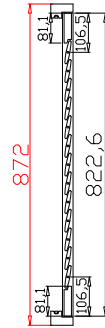

Louvre Quantity(叶片数量): 30

Louvre Size(叶片尺寸): 269.2mm

Rail Size(上下板尺寸): 321.2mm

Order No(订单号): BAI G361086 HOLLOWAY

Item(序号): 2

Room(房间号): DINER 1

Louvre Size(叶片类型): 64mm

Deep Plain L Frame 60mm

Louvre Quantity(叶片数量): 30

Louvre Size(叶片尺寸): 261.7mm

Rail Size(上下板尺寸): 313.7mm

Order No(订单号):BAI G361086 HOLLOWAY

Item(序号): 3

Room(房间号):DINER 2

Louvre Size(叶片类型): 64mm

Deep Plain L Frame 60mm

Louvre Quantity(叶片数量): 26

Louvre Size(叶片尺寸): 241.2mm

Rail Size(上下板尺寸): 293.2mm

Order No(订单号): BAI G361086 HOLLOWAY

Item(序号): 4

Room(房间号): LOUNGE FRONT

Louvre Size(叶片类型): 64mm

Deep Plain L Frame 60mm

Tilt rod type(拉杆类型): Easy tilt rod(齿条拉杆)

Louvre Quantity(叶片数量): 26

Louvre Size(叶片尺寸): 277.2mm

Rail Size(上下板尺寸): 329.2mm

Order No(订单号):BAI G361086 HOLLOWAY

Item(序号): 5

Room(房间号):LOUNGE REAR

Louvre Size(叶片类型): 64mm