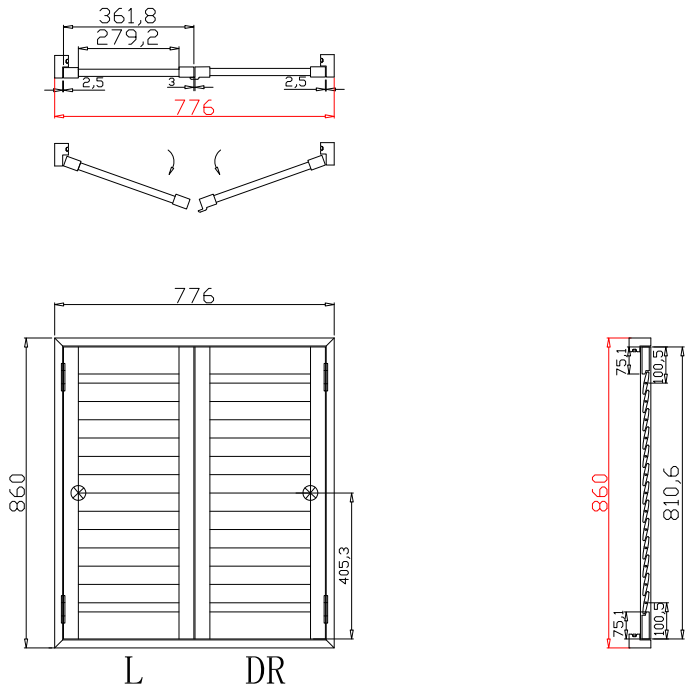

Louvre Quantity(叶片数量): 30

Louvre Size(叶片尺寸): 261.7mm

Rail Size(上下板尺寸): 313.7mm

Order No(订单号):BAI G361086 HOLLOWAY

Item(序号): 3

Room(房间号):DINER 2

Louvre Size(叶片类型): 64mm

Deep Plain L Frame 60mm

Louvre Quantity(叶片数量): 26

Louvre Size(叶片尺寸): 241.2mm

Rail Size(上下板尺寸): 293.2mm

Order No(订单号): BAI G361086 HOLLOWAY

Item(序号): 4

Room(房间号): LOUNGE FRONT

Louvre Size(叶片类型): 64mm

Deep Plain L Frame 60mm

Tilt rod type(拉杆类型): Easy tilt rod(齿条拉杆)

Louvre Quantity(叶片数量): 26

Louvre Size(叶片尺寸): 277.2mm

Rail Size(上下板尺寸): 329.2mm

Order No(订单号):BAI G361086 HOLLOWAY

Item(序号): 5

Room(房间号):LOUNGE REAR

Louvre Size(叶片类型): 64mm