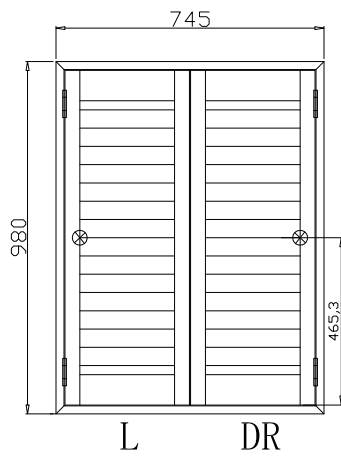

Louvre Quantity(叶片数量): 30

Louvre Size(叶片尺寸): 270.7mm

Rail Size(上下板尺寸): 322.7mm

Order No(订单号):BAI G361086 HOLLOWAY

Item(序号): 1

Room(房间号):KITCHEN

Louvre Size(叶片类型): 64mm

Deep Plain L Frame 60mm

Louvre Quantity(叶片数量): 30

Louvre Size(叶片尺寸): 269.2mm

Rail Size(上下板尺寸): 321.2mm

Order No(订单号): BAI G361086 HOLLOWAY

Item(序号): 2

Room(房间号): DINER 1

Louvre Size(叶片类型): 64mm

Deep Plain L Frame 60mm

Louvre Quantity(叶片数量): 30

Louvre Size(叶片尺寸): 261.7mm

Rail Size(上下板尺寸): 313.7mm

Order No(订单号):BAI G361086 HOLLOWAY

Item(序号): 3

Room(房间号):DINER 2

Louvre Size(叶片类型): 64mm

Deep Plain L Frame 60mm

Louvre Quantity(叶片数量): 26

Louvre Size(叶片尺寸): 241.2mm

Rail Size(上下板尺寸): 293.2mm

Order No(订单号): BAI G361086 HOLLOWAY

Item(序号): 4

Room(房间号): LOUNGE FRONT

Louvre Size(叶片类型): 64mm

Deep Plain L Frame 60mm