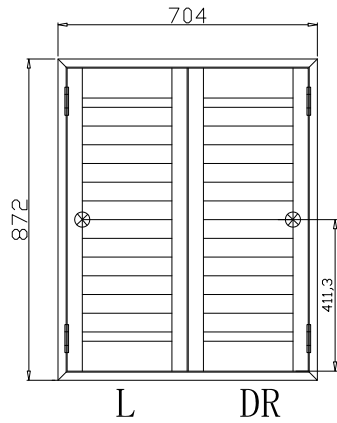

Louvre Quantity(叶片数量): 30

Louvre Size(叶片尺寸): 269.2mm

Rail Size(上下板尺寸): 321.2mm

Order No(订单号): BAI G361086 HOLLOWAY

Item(序号): 2

Room(房间号): DINER 1

Louvre Size(叶片类型): 64mm

Deep Plain L Frame 60mm

Louvre Quantity(叶片数量): 30

Louvre Size(叶片尺寸): 261.7mm

Rail Size(上下板尺寸): 313.7mm

Order No(订单号):BAI G361086 HOLLOWAY

Item(序号): 3

Room(房间号):DINER 2

Louvre Size(叶片类型): 64mm

Deep Plain L Frame 60mm

Louvre Quantity(叶片数量): 26

Louvre Size(叶片尺寸): 241.2mm

Rail Size(上下板尺寸): 293.2mm

Order No(订单号): BAI G361086 HOLLOWAY

Item(序号): 4

Room(房间号): LOUNGE FRONT

Louvre Size(叶片类型): 64mm

Deep Plain L Frame 60mm

Tilt rod type(拉杆类型): Easy tilt rod(齿条拉杆)

Louvre Quantity(叶片数量): 26

Louvre Size(叶片尺寸): 277.2mm

Rail Size(上下板尺寸): 329.2mm

Order No(订单号):BAI G361086 HOLLOWAY

Item(序号): 5

Room(房间号):LOUNGE REAR

Louvre Size(叶片类型): 64mm