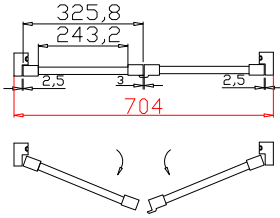

Louvre Quantity(叶片数量): 30

Louvre Size(叶片尺寸): 269.2mm

Rail Size(上下板尺寸): 321.2mm

Order No(订单号): BAI G361086 HOLLOWAY

Item(序号): 2

Room(房间号): DINER 1

Louvre Size(叶片类型): 64mm

Deep Plain L Frame 60mm

Louvre Quantity(叶片数量): 30

Louvre Size(叶片尺寸): 261.7mm

Rail Size(上下板尺寸): 313.7mm

Order No(订单号):BAI G361086 HOLLOWAY

Item(序号): 3

Room(房间号):DINER 2

Louvre Size(叶片类型): 64mm

Deep Plain L Frame 60mm

Louvre Quantity(叶片数量): 26

Louvre Size(叶片尺寸): 241.2mm

Rail Size(上下板尺寸): 293.2mm

Order No(订单号): BAI G361086 HOLLOWAY

Item(序号): 4

Room(房间号): LOUNGE FRONT

Louvre Size(叶片类型): 64mm

Deep Plain L Frame 60mm

Tilt rod type(拉杆类型): Easy tilt rod(齿条拉杆)

Louvre Quantity(叶片数量): 26

Louvre Size(叶片尺寸): 277.2mm

Rail Size(上下板尺寸): 329.2mm

Order No(订单号):BAI G361086 HOLLOWAY

Item(序号): 5

Room(房间号):LOUNGE REAR

Louvre Size(叶片类型): 64mm