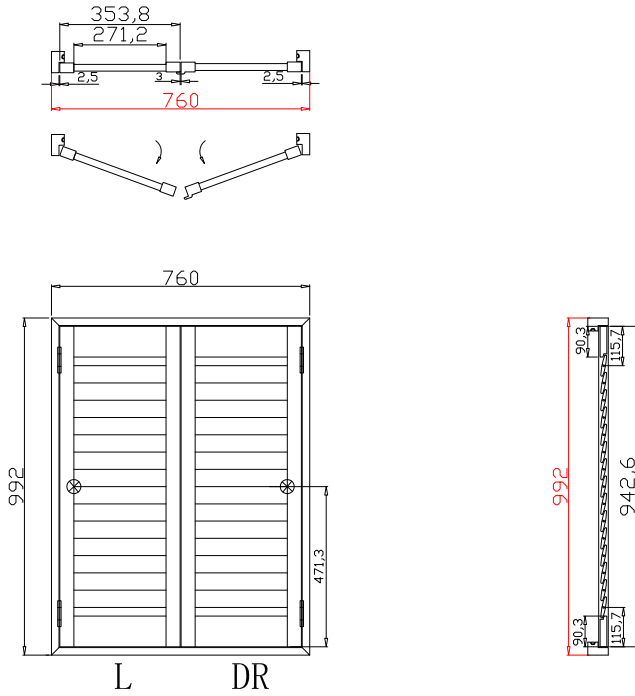

Louvre Quantity(叶片数量): 30

Louvre Size(叶片尺寸): 270.7mm

Rail Size(上下板尺寸): 322.7mm

Order No(订单号):BAI G361086 HOLLOWAY

Item(序号): 1

Room(房间号):KITCHEN

Louvre Size(叶片类型): 64mm

Deep Plain L Frame 60mm

Louvre Quantity(叶片数量): 30

Louvre Size(叶片尺寸): 269.2mm

Rail Size(上下板尺寸): 321.2mm

Order No(订单号): BAI G361086 HOLLOWAY

Item(序号): 2

Room(房间号): DINER 1

Louvre Size(叶片类型): 64mm

Deep Plain L Frame 60mm

Louvre Quantity(叶片数量): 30

Louvre Size(叶片尺寸): 261.7mm

Rail Size(上下板尺寸): 313.7mm

Order No(订单号):BAI G361086 HOLLOWAY

Item(序号): 3

Room(房间号):DINER 2

Louvre Size(叶片类型): 64mm

Deep Plain L Frame 60mm

Louvre Quantity(叶片数量): 26

Louvre Size(叶片尺寸): 241.2mm

Rail Size(上下板尺寸): 293.2mm

Order No(订单号): BAI G361086 HOLLOWAY

Item(序号): 4

Room(房间号): LOUNGE FRONT

Louvre Size(叶片类型): 64mm

Deep Plain L Frame 60mm