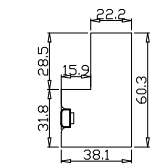

Louvre Quantity(叶片数量): 30

Louvre Size(叶片尺寸): 270.7mm

Rail Size(上下板尺寸): 322.7mm

Order No(订单号):BAI G361086 HOLLOWAY

Item(序号): 1

Room(房间号):KITCHEN

Louvre Size(叶片类型): 64mm

Deep Plain L Frame 60mm

Louvre Quantity(叶片数量): 30

Louvre Size(叶片尺寸): 261.7mm

Rail Size(上下板尺寸): 313.7mm

Order No(订单号):BAI G361086 HOLLOWAY

Item(序号): 3

Room(房间号):DINER 2

Louvre Size(叶片类型): 64mm

Deep Plain L Frame 60mm

Louvre Quantity(叶片数量): 26

Louvre Size(叶片尺寸): 241.2mm

Rail Size(上下板尺寸): 293.2mm

Order No(订单号): BAI G361086 HOLLOWAY

Item(序号): 4

Room(房间号): LOUNGE FRONT

Louvre Size(叶片类型): 64mm

Deep Plain L Frame 60mm

Tilt rod type(拉杆类型): Easy tilt rod(齿条拉杆)

Louvre Quantity(叶片数量): 26

Louvre Size(叶片尺寸): 277.2mm

Rail Size(上下板尺寸): 329.2mm

Order No(订单号):BAI G361086 HOLLOWAY

Item(序号): 5

Room(房间号):LOUNGE REAR

Louvre Size(叶片类型): 64mm