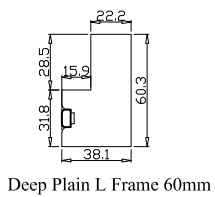

Louvre Quantity(叶片数量): 30

Louvre Size(叶片尺寸): 270.7mm

Rail Size(上下板尺寸): 322.7mm

Order No(订单号):BAI G361086 HOLLOWAY

Item(序号): 1

Room(房间号):KITCHEN

Louvre Size(叶片类型): 64mm

Deep Plain L Frame 60mm

Louvre Quantity(叶片数量): 30

Louvre Size(叶片尺寸): 269.2mm

Rail Size(上下板尺寸): 321.2mm

Order No(订单号): BAI G361086 HOLLOWAY

Item(序号): 2

Room(房间号): DINER 1

Louvre Size(叶片类型): 64mm

Deep Plain L Frame 60mm

Louvre Quantity(叶片数量): 30

Louvre Size(叶片尺寸): 261.7mm

Rail Size(上下板尺寸): 313.7mm

Order No(订单号):BAI G361086 HOLLOWAY

Item(序号): 3

Room(房间号):DINER 2

Louvre Size(叶片类型): 64mm

Deep Plain L Frame 60mm

Louvre Quantity(叶片数量): 26

Louvre Size(叶片尺寸): 241.2mm

Rail Size(上下板尺寸): 293.2mm

Order No(订单号): BAI G361086 HOLLOWAY

Item(序号): 4

Room(房间号): LOUNGE FRONT

Louvre Size(叶片类型): 64mm

Deep Plain L Frame 60mm