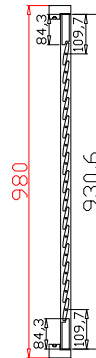

Louvre Quantity(叶片数量): 30

Louvre Size(叶片尺寸): 270.7mm

Rail Size(上下板尺寸): 322.7mm

Order No(订单号):BAI G361086 HOLLOWAY

Item(序号): 1

Room(房间号):KITCHEN

Louvre Size(叶片类型): 64mm

Deep Plain L Frame 60mm

Louvre Quantity(叶片数量): 30

Louvre Size(叶片尺寸): 269.2mm

Rail Size(上下板尺寸): 321.2mm

Order No(订单号): BAI G361086 HOLLOWAY

Item(序号): 2

Room(房间号): DINER 1

Louvre Size(叶片类型): 64mm

Deep Plain L Frame 60mm

Louvre Quantity(叶片数量): 30

Louvre Size(叶片尺寸): 261.7mm

Rail Size(上下板尺寸): 313.7mm

Order No(订单号):BAI G361086 HOLLOWAY

Item(序号): 3

Room(房间号):DINER 2

Louvre Size(叶片类型): 64mm

Deep Plain L Frame 60mm

Louvre Quantity(叶片数量): 26

Louvre Size(叶片尺寸): 241.2mm

Rail Size(上下板尺寸): 293.2mm

Order No(订单号): BAI G361086 HOLLOWAY

Item(序号): 4

Room(房间号): LOUNGE FRONT

Louvre Size(叶片类型): 64mm

Deep Plain L Frame 60mm