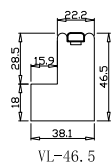

Material(材质): Paulownia(桐木)

Configuration(窗扇结构): LDL-DRDR,IN, 3Side, 41.3mm Astrigal, 46mm Vintage L

Tilt rod type(拉杆类型): Easy tilt rod(齿条拉杆)

Louvre Quantity(叶片数量): 64

Louvre Size(叶片尺寸): 448.55mm

Rail Size(上下板尺寸): 500.55mm

magnet on panel and magnet catches on Light gap strip

注意底部挡光木条上面需要安装磁铁片

Order No(订单号): RAIN ED 5334 Pritchard

Item(序号): 5

Room(房间号): Front Bed

Louvre Size(叶片类型): 89mm

VL-46.5

Batten: 20*20*2113.8 (mm)
Winter White(覆盖色)

Louvre Quantity(叶片数量): 64

Louvre Size(叶片尺寸): 451.05mm

Rail Size(上下板尺寸): 503.05mm

magnet on panel and magnet catches on Light gap strip

注意底部挡光木条上面需要安装磁铁片

Order No(订单号): RAIN ED 5334 Pritchard

Item(序号): 6

Room(房间号): Back Bed

Louvre Size(叶片类型): 89mm

VL-46.5

Batten: 20*20*2123.8 (mm)
Winter White(覆盖色)