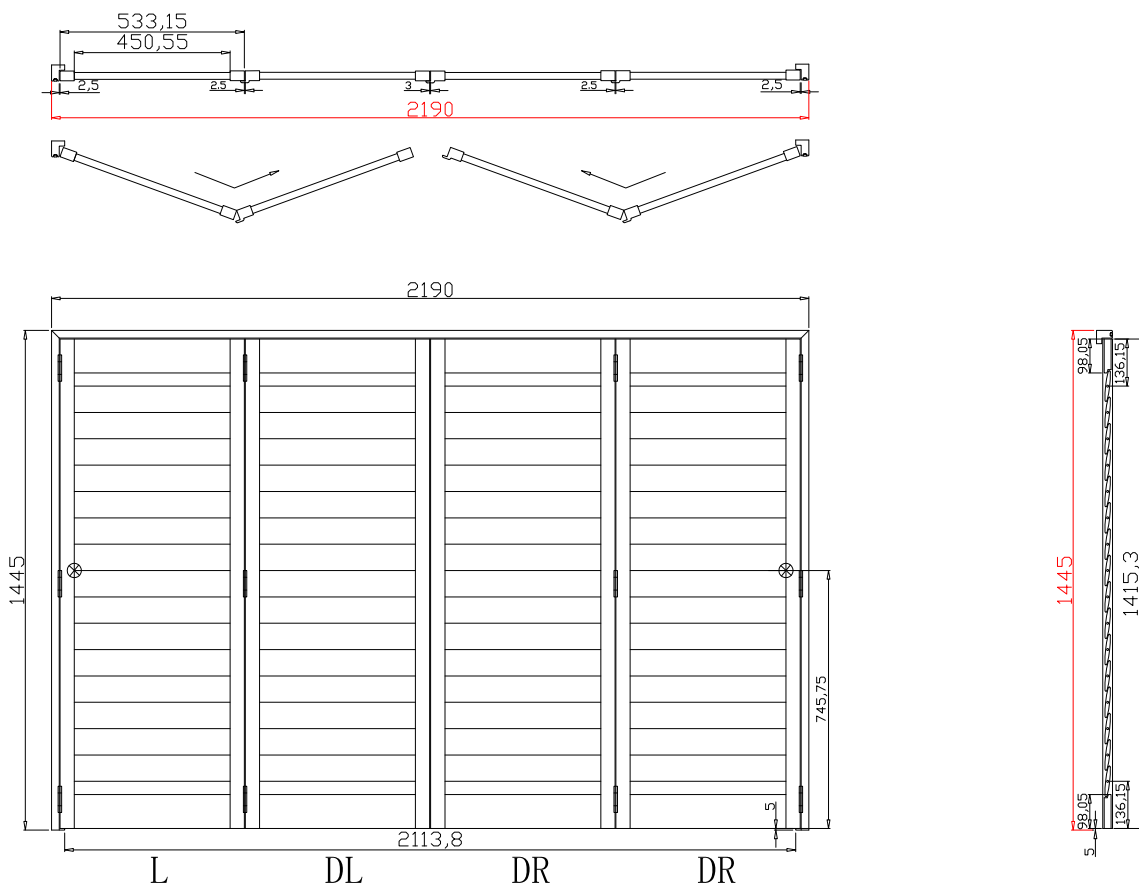

NOTES:

Shutter Color: Winter White(覆盖色)

Hinges Color: White(白色)

Qty(数量): 1

Material(材质): Paulownia(桐木)

Configuration(窗扇结构): LDL-DRDR,IN, 3Side, 41.3mm Astrigal, 46mm Vintage L

Tilt rod type(拉杆类型): Easy tilt rod(齿条拉杆)

Louvre Quantity(叶片数量): 64

Louvre Size(叶片尺寸): 448.55mm

Rail Size(上下板尺寸): 500.55mm

magnet on panel and magnet catches on Light gap strip

注意底部挡光木条上面需要安装磁铁片

Order No(订单号): RAIN ED 5334 Pritchard

Item(序号): 5

Room(房间号): Front Bed

Louvre Size(叶片类型): 89mm