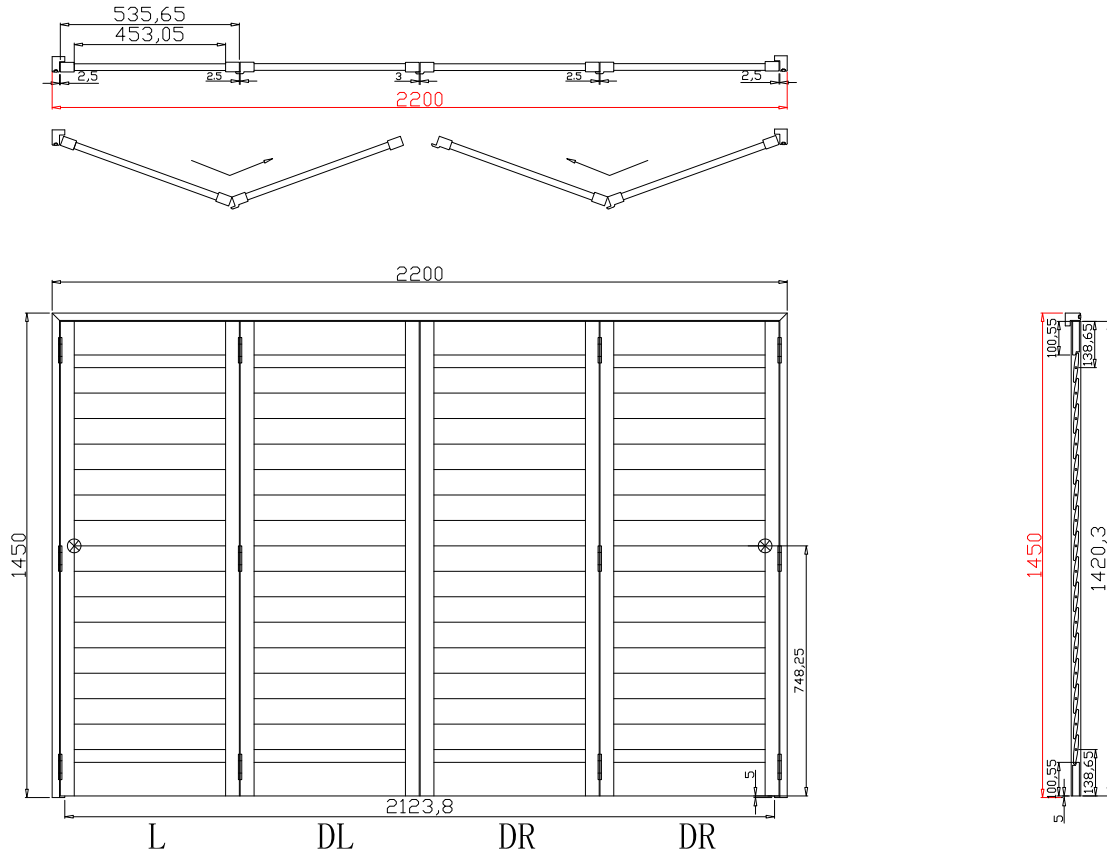

Material(材质): Paulownia(桐木)

Configuration(窗扇结构): LDL-DRDR,IN, 3Side, 41.3mm Astrigal, 46mm Vintage L

Tilt rod type(拉杆类型): Easy tilt rod(齿条拉杆)

Louvre Quantity(叶片数量): 64

Louvre Size(叶片尺寸): 448.55mm

Rail Size(上下板尺寸): 500.55mm

magnet on panel and magnet catches on Light gap strip

注意底部挡光木条上面需要安装磁铁片

Order No(订单号): RAIN ED 5334 Pritchard

Item(序号): 5

Room(房间号): Front Bed

Louvre Size(叶片类型): 89mm

VL-46.5

Batten: 20*20*2113.8 (mm)
Winter White(覆盖色)

Louvre Quantity(叶片数量): 64

Louvre Size(叶片尺寸): 451.05mm

Rail Size(上下板尺寸): 503.05mm

magnet on panel and magnet catches on Light gap strip

注意底部挡光木条上面需要安装磁铁片

Order No(订单号): RAIN ED 5334 Pritchard

Item(序号): 6

Room(房间号): Back Bed

Louvre Size(叶片类型): 89mm

VL-46.5

Batten: 20*20*2123.8 (mm)
Winter White(覆盖色)