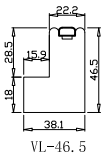

Louvre Quantity(叶片数量): 64

Louvre Size(叶片尺寸): 451.05mm

Rail Size(上下板尺寸): 503.05mm

magnet on panel and magnet catches on Light gap strip

注意底部挡光木条上面需要安装磁铁片

Order No(订单号): RAIN ED 5334 Pritchard

Item(序号): 6

Room(房间号): Back Bed

Louvre Size(叶片类型): 89mm

VL-46.5

Batten: 20*20*2123.8 (mm)
Winter White(覆盖色)