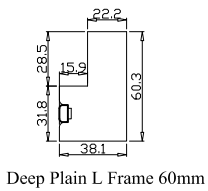

Louvre Quantity(叶片数量): 84

Louvre Size(叶片尺寸): 182.55mm

Rail Size(上下板尺寸): 234.55mm

Order No(订单号): BAI S359634 RACE

Item(序号): 1

Room(房间号): B BED R

Louvre Size(叶片类型): 64mm

Deep Plain L Frame 60mm