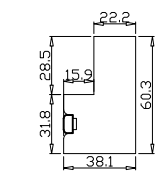

Louvre Quantity(叶片数量): 32

Louvre Size(叶片尺寸): 359.7mm

Rail Size(上下板尺寸): 411.7mm

Order No(订单号): BAI S359569 BARRON

Item(序号): 1

Room(房间号): OFFICE L

Louvre Size(叶片类型): 64mm

Deep Plain L Frame 60mm

Louvre Quantity(叶片数量): 32

Louvre Size(叶片尺寸): 354.2mm

Rail Size(上下板尺寸): 406.2mm

Order No(订单号):BAI S359569 BARRON

Item(序号): 2

Room(房间号):OFFICE R

Louvre Size(叶片类型): 64mm

Deep Plain L Frame 60mm