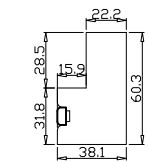

Louvre Quantity(叶片数量): 32

Louvre Size(叶片尺寸): 359.7mm

Rail Size(上下板尺寸): 411.7mm

Order No(订单号): BAI S359569 BARRON

Item(序号): 1

Room(房间号): OFFICE L

Louvre Size(叶片类型): 64mm

Deep Plain L Frame 60mm

Louvre Quantity(叶片数量): 32

Louvre Size(叶片尺寸): 354.2mm

Rail Size(上下板尺寸): 406.2mm

Order No(订单号):BAI S359569 BARRON

Item(序号): 2

Room(房间号):OFFICE R

Louvre Size(叶片类型): 64mm

Deep Plain L Frame 60mm