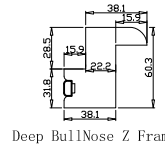

Z Sill Plate

Deep BullNose Z Frame 38mm

NOTES:

Shutter Color: Linen White(覆盖色)
 Hinges Color: White(白色)
 Qty(数量): 1
 Material(材质): Balmoral Pine Wood(松木)
 Configuration(窗扇结构): LDL-DRDR,IN, 4SP, 41.3mm Astrigal, Deep BullNose Z Frame 38mm
 Tilt rod type(拉杆类型): Easy tilt rod(齿条拉杆)
 Louvre Quantity(叶片数量): 60
 Louvre Size(叶片尺寸): 382.05mm
 Rail Size(上下板尺寸): 434.05mm

Order No(订单号): HOME Potts
 Item(序号): 1
 Room(房间号): living room
 Louvre Size(叶片类型): 89mm

7
8