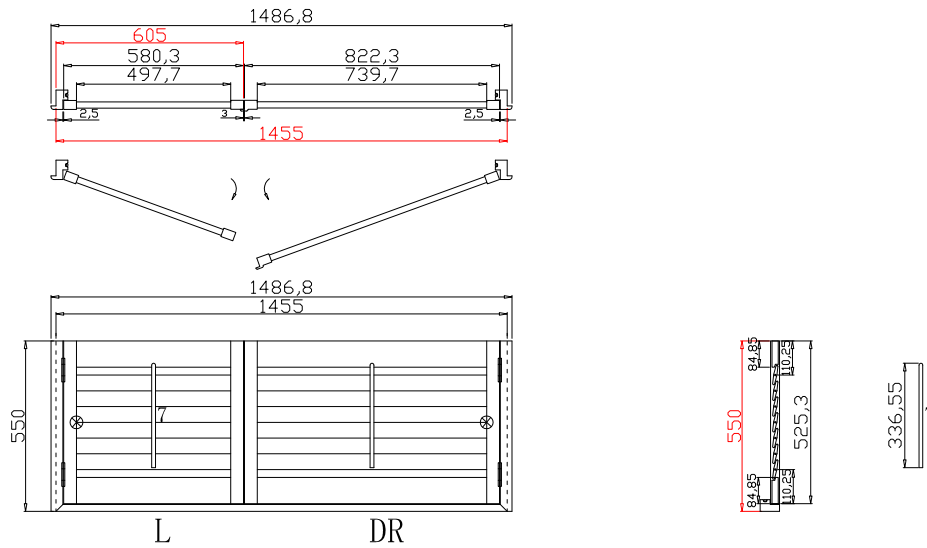

Louvre Quantity(叶片数量): 8,16,8

Louvre Size(叶片尺寸): 599.5mm,636mm,617.5mm

Rail Size(上下板尺寸): 651.5mm,688mm,669.5mm

Order No(订单号):50615 HARBER

Item(序号): 1

Room(房间号):

Louvre Size(叶片类型): 64mm

NOTES:

Louvre Quantity(叶片数量): 7,7

Louvre Size(叶片尺寸): 495.7mm, 737.7mm

Rail Size(上下板尺寸): 547.7mm, 789.7mm

Order No(订单号): 50615 HARBER

Item(序号): 2

Room(房间号):

Louvre Size(叶片类型): 64mm

Z Sill Plate

Tilt rod type(拉杆类型): Centre Tilt rod(中拉杆)

Louvre Quantity(叶片数量): 7,7

Louvre Size(叶片尺寸): 730.7mm, 491.7mm

Rail Size(上下板尺寸): 782.7mm, 543.7mm

Order No(订单号): 50615 HARBER

Item(序号): 3

Room(房间号):

Louvre Size(叶片类型): 64mm

Tilt rod type(拉杆类型): Centre Tilt rod(中拉杆)

Louvre Quantity(叶片数量): 28

Louvre Size(叶片尺寸): 476.8mm

Rail Size(上下板尺寸): 528.8mm

Order No(订单号):50615 HARBER

Item(序号): 4

Room(房间号):

Louvre Size(叶片类型): 64mm