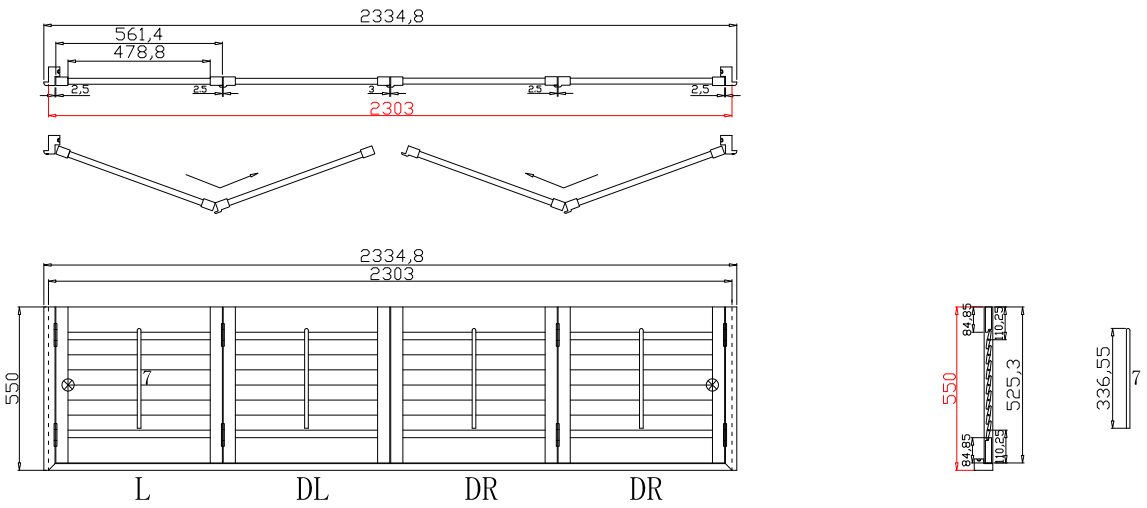

NOTES:

Shutter Color:Timeless White(覆盖色)

Hinges Color:White(白色)

Qty(数量): 1

Material(材质): Balmoral Pine Wood(松木)

Configuration(窗扇结构): LDL-DRDR,IN, 3SP, 41.3mm Astrigal , Deep BullNose Z Frame 38mm

Tilt rod type(拉杆类型): Centre Tilt rod(中拉杆)

Louvre Quantity(叶片数量): 28

Louvre Size(叶片尺寸): 476.8mm

Rail Size(上下板尺寸): 528.8mm

Order No(订单号):50615 HARBER

Item(序号): 4

Room(房间号):

Louvre Size(叶片类型): 64mm