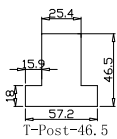

Louvre Quantity(叶片数量): 8,16,8

Louvre Size(叶片尺寸): 599.5mm,636mm,617.5mm

Rail Size(上下板尺寸): 651.5mm,688mm,669.5mm

Order No(订单号):50615 HARBER

Item(序号): 1

Room(房间号):

Louvre Size(叶片类型): 64mm

NOTES:

Louvre Quantity(叶片数量): 7,7

Louvre Size(叶片尺寸): 495.7mm, 737.7mm

Rail Size(上下板尺寸): 547.7mm, 789.7mm

Order No(订单号): 50615 HARBER

Item(序号): 2

Room(房间号):

Louvre Size(叶片类型): 64mm

Z Sill Plate

Tilt rod type(拉杆类型): Centre Tilt rod(中拉杆)

Louvre Quantity(叶片数量): 7,7

Louvre Size(叶片尺寸): 730.7mm, 491.7mm

Rail Size(上下板尺寸): 782.7mm, 543.7mm

Order No(订单号): 50615 HARBER

Item(序号): 3

Room(房间号):

Louvre Size(叶片类型): 64mm

Tilt rod type(拉杆类型): Centre Tilt rod(中拉杆)

Louvre Quantity(叶片数量): 28

Louvre Size(叶片尺寸): 476.8mm

Rail Size(上下板尺寸): 528.8mm

Order No(订单号):50615 HARBER

Item(序号): 4

Room(房间号):

Louvre Size(叶片类型): 64mm