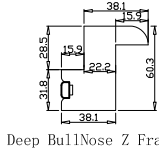

Tilt rod type(拉杆类型): Centre Tilt rod(中拉杆)

Louvre Quantity(叶片数量): 7,7

Louvre Size(叶片尺寸): 730.7mm, 491.7mm

Rail Size(上下板尺寸): 782.7mm, 543.7mm

Order No(订单号): 50615 HARBER

Item(序号): 3

Room(房间号):

Louvre Size(叶片类型): 64mm

Z Sill Plate

Deep BullNose Z Frame 38mm

NOTES:

Shutter Color:Timeless White(覆盖色)

Hinges Color:White(白色)

Qty(数量): 1

Material(材质): Balmoral Pine Wood(松木)

Configuration(窗扇结构): LDL-DRDR,IN, 3SP, 41.3mm Astrigal , Deep BullNose Z Frame 38mm

Tilt rod type(拉杆类型): Centre Tilt rod(中拉杆)

Louvre Quantity(叶片数量): 28

Louvre Size(叶片尺寸): 476.8mm

Rail Size(上下板尺寸): 528.8mm

Order No(订单号):50615 HARBER

Item(序号): 4

Room(房间号):

Louvre Size(叶片类型): 64mm