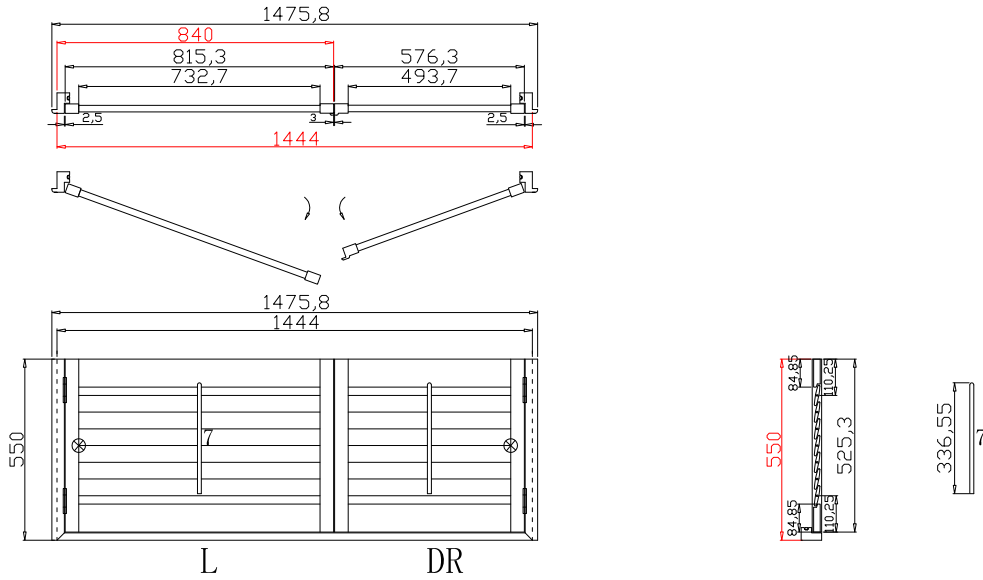

NOTES:

Shutter Color: Timeless White(覆盖色)

Hinges Color: White(白色)

Qty(数量): 1

Material(材质): Balmoral Pine Wood(松木)

Configuration(窗扇结构): L-DR, IN, 3SP, 41.3mm Astrigal, Deep BullNose Z Frame 38mm

Tilt rod type(拉杆类型): Centre Tilt rod(中拉杆)

Louvre Quantity(叶片数量): 7,7

Louvre Size(叶片尺寸): 730.7mm, 491.7mm

Rail Size(上下板尺寸): 782.7mm, 543.7mm

Order No(订单号): 50615 HARBER

Item(序号): 3

Room(房间号):

Louvre Size(叶片类型): 64mm