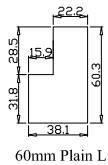

Louvre Quantity(叶片数量): 8,16,8

Louvre Size(叶片尺寸): 599.5mm,636mm,617.5mm

Rail Size(上下板尺寸): 651.5mm,688mm,669.5mm

Order No(订单号):50615 HARBER

Item(序号): 1

Room(房间号):

Louvre Size(叶片类型): 64mm

NOTES:

Louvre Quantity(叶片数量): 7,7

Louvre Size(叶片尺寸): 495.7mm, 737.7mm

Rail Size(上下板尺寸): 547.7mm, 789.7mm

Order No(订单号): 50615 HARBER

Item(序号): 2

Room(房间号):

Louvre Size(叶片类型): 64mm

Z Sill Plate

Tilt rod type(拉杆类型): Centre Tilt rod(中拉杆)

Louvre Quantity(叶片数量): 7,7

Louvre Size(叶片尺寸): 730.7mm, 491.7mm

Rail Size(上下板尺寸): 782.7mm, 543.7mm

Order No(订单号): 50615 HARBER

Item(序号): 3

Room(房间号):

Louvre Size(叶片类型): 64mm

Tilt rod type(拉杆类型): Centre Tilt rod(中拉杆)

Louvre Quantity(叶片数量): 28

Louvre Size(叶片尺寸): 476.8mm

Rail Size(上下板尺寸): 528.8mm

Order No(订单号):50615 HARBER

Item(序号): 4

Room(房间号):

Louvre Size(叶片类型): 64mm