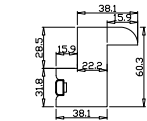

Louvre Quantity(叶片数量): 8,16,8

Louvre Size(叶片尺寸): 599.5mm,636mm,617.5mm

Rail Size(上下板尺寸): 651.5mm,688mm,669.5mm

Order No(订单号):50615 HARBER

Item(序号): 1

Room(房间号):

Louvre Size(叶片类型): 64mm

NOTES:

Louvre Quantity(叶片数量): 7,7

Louvre Size(叶片尺寸): 495.7mm, 737.7mm

Rail Size(上下板尺寸): 547.7mm, 789.7mm

Order No(订单号): 50615 HARBER

Item(序号): 2

Room(房间号):

Louvre Size(叶片类型): 64mm

Z Sill Plate

Tilt rod type(拉杆类型): Centre Tilt rod(中拉杆)

Louvre Quantity(叶片数量): 7,7

Louvre Size(叶片尺寸): 730.7mm, 491.7mm

Rail Size(上下板尺寸): 782.7mm, 543.7mm

Order No(订单号): 50615 HARBER

Item(序号): 3

Room(房间号):

Louvre Size(叶片类型): 64mm

Tilt rod type(拉杆类型): Centre Tilt rod(中拉杆)

Louvre Quantity(叶片数量): 28

Louvre Size(叶片尺寸): 476.8mm

Rail Size(上下板尺寸): 528.8mm

Order No(订单号):50615 HARBER

Item(序号): 4

Room(房间号):

Louvre Size(叶片类型): 64mm