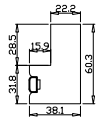

Louvre Quantity(叶片数量): 8,16,8

Louvre Size(叶片尺寸): 599.5mm,636mm,617.5mm

Rail Size(上下板尺寸): 651.5mm,688mm,669.5mm

Order No(订单号):50615 HARBER

Item(序号): 1

Room(房间号):

Louvre Size(叶片类型): 64mm

NOTES:

Louvre Quantity(叶片数量): 7,7

Louvre Size(叶片尺寸): 495.7mm, 737.7mm

Rail Size(上下板尺寸): 547.7mm, 789.7mm

Order No(订单号): 50615 HARBER

Item(序号): 2

Room(房间号):

Louvre Size(叶片类型): 64mm

Z Sill Plate

Tilt rod type(拉杆类型): Centre Tilt rod(中拉杆)

Louvre Quantity(叶片数量): 7,7

Louvre Size(叶片尺寸): 730.7mm, 491.7mm

Rail Size(上下板尺寸): 782.7mm, 543.7mm

Order No(订单号): 50615 HARBER

Item(序号): 3

Room(房间号):

Louvre Size(叶片类型): 64mm

Tilt rod type(拉杆类型): Centre Tilt rod(中拉杆)

Louvre Quantity(叶片数量): 28

Louvre Size(叶片尺寸): 476.8mm

Rail Size(上下板尺寸): 528.8mm

Order No(订单号):50615 HARBER

Item(序号): 4

Room(房间号):

Louvre Size(叶片类型): 64mm