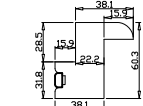

Deep BullNose Z Frame 38mm