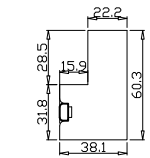

Louvre Quantity(叶片数量): 28

Louvre Size(叶片尺寸): 466.2mm

Rail Size(上下板尺寸): 518.2mm

Order No(订单号):BAI G361056 FRAMINGHAM

Item(序号): 1

Room(房间号):LOUNGE

Louvre Size(叶片类型): 64mm

Deep Plain L Frame 60mm

Material(材质): Balmoral Pine Wood(松木)

Configuration(窗扇结构): L-DR, IN, 3Side, 41.3mm Astrigal, Deep Plain L Frame 60mm

Tilt rod type(拉杆类型): Easy tilt rod(齿条拉杆)

Louvre Quantity(叶片数量): 22

Louvre Size(叶片尺寸): 450.2mm

Rail Size(上下板尺寸): 502.2mm

Order No(订单号): BAI G361056 FRAMINGHAM

Item(序号): 2

Room(房间号): FRONT BED

Louvre Size(叶片类型): 64mm

Deep Plain L Frame 60mm