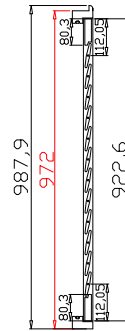

12

NOTES:

Shutter Color: Timeless White(覆盖色)

Hinges Color: White(白色)

Qty(数量): 1

Material(材质): Paulownia(桐木)

Configuration(窗扇结构): R, IN, 4SP, 41.3mm Butt, Deep BullNose Z Frame 38mm

Tilt rod type(拉杆类型): Easy tilt rod(齿条拉杆)

Louvre Quantity(叶片数量): 12

Louvre Size(叶片尺寸): 426mm

Rail Size(上下板尺寸): 478mm

Order No(订单号): BAI G361065 WRIGHT

Item(序号): 2

Room(房间号): RH FRONT BED 2

Louvre Size(叶片类型): 76mm