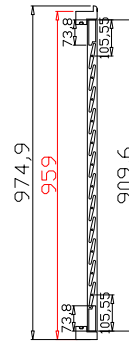

Configuration(窗扇结构): R, IN, 4SP, 41.3mm Butt, Deep BullNose Z Frame 38mm

Tilt rod type(拉杆类型): Easy tilt rod(齿条拉杆)

Louvre Quantity(叶片数量): 12

Louvre Size(叶片尺寸): 426mm

Rail Size(上下板尺寸): 478mm

Order No(订单号): BAI G361065 WRIGHT

Rail Size(上下板尺寸): 458mm

Order No(订单号):BAI G361065 WRIGHT

Item(序号): 3

Room(房间号): SNUG 1

Louvre Size(叶片类型): 76mm

Z Sill Plate

Deep BullNose Z Frame 38mm

12

Tilt rod type(拉杆类型): Easy tilt rod(齿条拉杆)

Louvre Quantity(叶片数量): 12

Louvre Size(叶片尺寸): 406mm

Rail Size(上下板尺寸): 458mm

Order No(订单号):BAI G361065 WRIGHT

Item(序号): 4

Room(房间号): SNUG 2

Louvre Size(叶片类型): 76mm

Rail Size(上下板尺寸): 330.55mm

Order No(订单号):BAI G361065 WRIGHT

Item(序号): 5

Room(房间号): SNUG 3

Louvre Size(叶片类型): 76mm