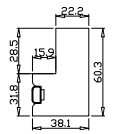

Rail Size(上下板尺寸): 458mm

Order No(订单号):BAI G361065 WRIGHT

Item(序号): 3

Room(房间号): SNUG 1

Louvre Size(叶片类型): 76mm

Z Sill Plate

Deep BullNose Z Frame 38mm

12

Tilt rod type(拉杆类型): Easy tilt rod(齿条拉杆)

Louvre Quantity(叶片数量): 12

Louvre Size(叶片尺寸): 406mm

Rail Size(上下板尺寸): 458mm

Order No(订单号):BAI G361065 WRIGHT

Item(序号): 4

Room(房间号): SNUG 2

Louvre Size(叶片类型): 76mm

Rail Size(上下板尺寸): 330.55mm

Order No(订单号):BAI G361065 WRIGHT

Item(序号): 5

Room(房间号): SNUG 3

Louvre Size(叶片类型): 76mm