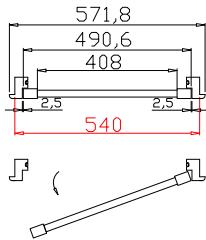

Configuration(窗扇结构): R, IN, 4SP, 41.3mm Butt, Deep BullNose Z Frame 38mm

Tilt rod type(拉杆类型): Easy tilt rod(齿条拉杆)

Louvre Quantity(叶片数量): 12

Louvre Size(叶片尺寸): 426mm

Rail Size(上下板尺寸): 478mm

Order No(订单号): BAI G361065 WRIGHT

Rail Size(上下板尺寸): 458mm

Order No(订单号):BAI G361065 WRIGHT

Item(序号): 3

Room(房间号): SNUG 1

Louvre Size(叶片类型): 76mm

Z Sill Plate

Deep BullNose Z Frame 38mm

12

Tilt rod type(拉杆类型): Easy tilt rod(齿条拉杆)

Louvre Quantity(叶片数量): 12

Louvre Size(叶片尺寸): 406mm

Rail Size(上下板尺寸): 458mm

Order No(订单号):BAI G361065 WRIGHT

Item(序号): 4

Room(房间号): SNUG 2

Louvre Size(叶片类型): 76mm

Rail Size(上下板尺寸): 330.55mm

Order No(订单号):BAI G361065 WRIGHT

Item(序号): 5

Room(房间号): SNUG 3

Louvre Size(叶片类型): 76mm