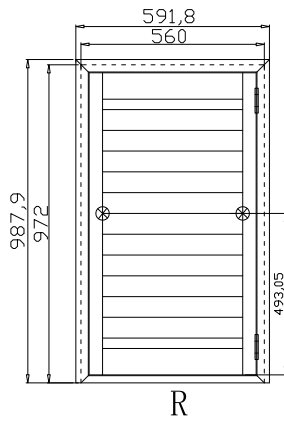

12

NOTES:

Shutter Color: Timeless White(覆盖色)

Hinges Color: White(白色)

Qty(数量): 1

Material(材质): Paulownia(桐木)

Configuration(窗扇结构): R, IN, 4SP, 41.3mm Butt, Deep BullNose Z Frame 38mm

Tilt rod type(拉杆类型): Easy tilt rod(齿条拉杆)

Louvre Quantity(叶片数量): 12

Louvre Size(叶片尺寸): 426mm

Rail Size(上下板尺寸): 478mm

Order No(订单号): BAI G361065 WRIGHT

Item(序号): 2

Room(房间号): RH FRONT BED 2

Louvre Size(叶片类型): 76mm