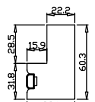

Tilt rod type(拉杆类型): Easy tilt rod(齿条拉杆)

Louvre Quantity(叶片数量): 64

Louvre Size(叶片尺寸): 283.8mm

Rail Size(上下板尺寸): 335.8mm

Order No(订单号):BAI G361065 WRIGHT

Item(序号): 1

Room(房间号): RH FRONT BED 1

Louvre Size(叶片类型): 76mm

Configuration(窗扇结构): R, IN, 4SP, 41.3mm Butt, Deep BullNose Z Frame 38mm

Tilt rod type(拉杆类型): Easy tilt rod(齿条拉杆)

Louvre Quantity(叶片数量): 12

Louvre Size(叶片尺寸): 426mm

Rail Size(上下板尺寸): 478mm

Order No(订单号): BAI G361065 WRIGHT

Rail Size(上下板尺寸): 458mm

Order No(订单号):BAI G361065 WRIGHT

Item(序号): 3

Room(房间号): SNUG 1

Louvre Size(叶片类型): 76mm

Z Sill Plate

Deep BullNose Z Frame 38mm

12

Rail Size(上下板尺寸): 330.55mm

Order No(订单号):BAI G361065 WRIGHT

Item(序号): 5

Room(房间号): SNUG 3

Louvre Size(叶片类型): 76mm