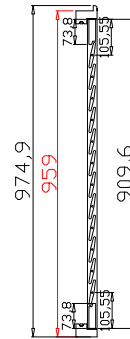

Configuration(窗扇结构): R, IN, 4SP, 41.3mm Butt, Deep BullNose Z Frame 38mm

Tilt rod type(拉杆类型): Easy tilt rod(齿条拉杆)

Louvre Quantity(叶片数量): 12

Louvre Size(叶片尺寸): 426mm

Rail Size(上下板尺寸): 478mm

Order No(订单号): BAI G361065 WRIGHT

Item(序号): 2

Room(房间号): RH FRONT BED 2

Louvre Size(叶片类型): 76mm

Z Sill Plate

Deep BullNose Z Frame 38mm

12

NOTES:

Shutter Color:Timeless White(覆盖色)

Rail Size(上下板尺寸): 458mm

Order No(订单号):BAI G361065 WRIGHT

Item(序号): 3

Room(房间号): SNUG 1

Louvre Size(叶片类型): 76mm

Z Sill Plate

Deep BullNose Z Frame 38mm

12

Rail Size(上下板尺寸): 330.55mm

Order No(订单号):BAI G361065 WRIGHT

Item(序号): 5

Room(房间号): SNUG 3

Louvre Size(叶片类型): 76mm