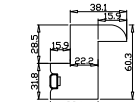

Deep BullNose Z Frame 38mm