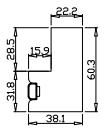

Z Sill Plate