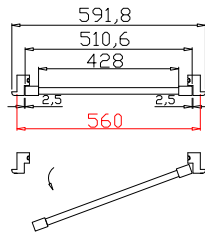

12

NOTES:

Shutter Color: Timeless White(覆盖色)

Hinges Color: White(白色)

Qty(数量): 1

Material(材质): Paulownia(桐木)

Configuration(窗扇结构): R, IN, 4SP, 41.3mm Butt, Deep BullNose Z Frame 38mm

Tilt rod type(拉杆类型): Easy tilt rod(齿条拉杆)

Louvre Quantity(叶片数量): 12

Louvre Size(叶片尺寸): 426mm

Rail Size(上下板尺寸): 478mm

Order No(订单号): BAI G361065 WRIGHT

Item(序号): 2

Room(房间号): RH FRONT BED 2

Louvre Size(叶片类型): 76mm