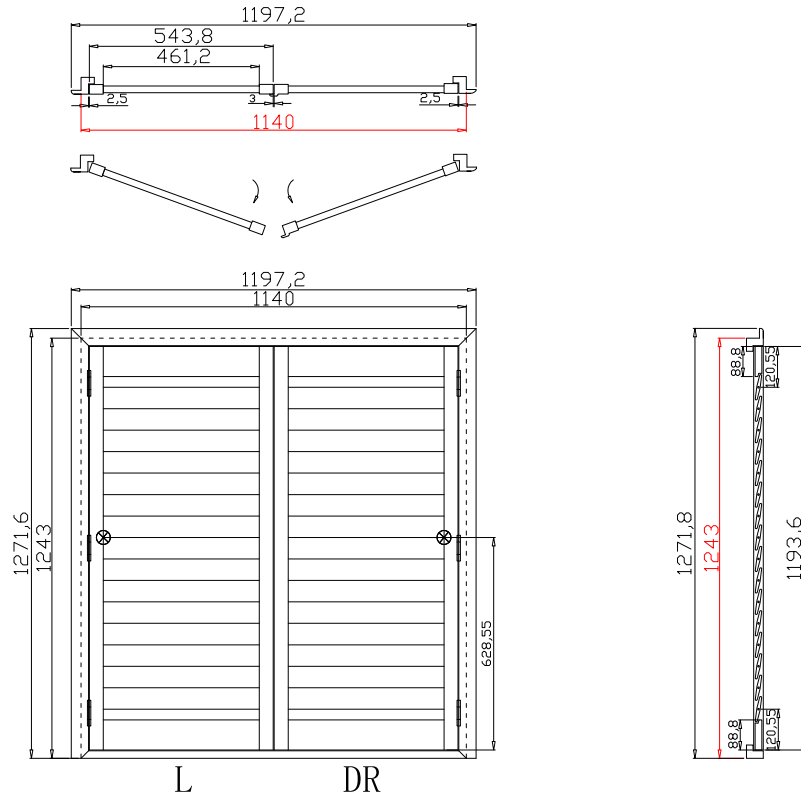

NOTES:

Shutter Color:Acorn Harvest(染色)

Hinges Color:Bright Brass(亮铜色合页)

Qty(数量): 1

Material(材质): Basswood(椴木)

Configuration(窗扇结构): L-DR,IN, 4Side, 41.3mm Astrigal, Large Bullnose Z Frame

Tilt rod type(拉杆类型): Easy tilt rod(齿条拉杆)

Louvre Quantity(叶片数量): 32

Louvre Size(叶片尺寸): 459.2mm

Rail Size(上下板尺寸): 511.2mm

Order No(订单号):SCO SB7829 CHRISTIE

Item(序号): 2

Room(房间号): LIV SIDE

Louvre Size(叶片类型): 76mm