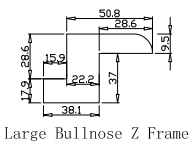

Z Sill plate

Large Bullnose Z Frame

NOTES:

Shutter Color:Acorn Harvest(染色)

Hinges Color:Bright Brass(亮铜色合页)

Qty(数量): 1

Material(材质): Basswood(椴木)

Configuration(窗扇结构): L-DR,IN, 4Side, 41.3mm Astrigal, Large Bullnose Z Frame

Tilt rod type(拉杆类型): Easy tilt rod(齿条拉杆)

Louvre Quantity(叶片数量): 32

Louvre Size(叶片尺寸): 459.2mm

Rail Size(上下板尺寸): 511.2mm

Order No(订单号):SCO SB7829 CHRISTIE

Item(序号): 2

Room(房间号): LIV SIDE

Louvre Size(叶片类型): 76mm