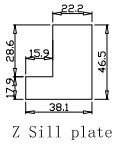

Large Bullnose Z Frame

Z Sill plate