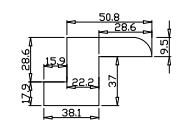

Rail Size(上下板尺寸): 511.2mm

Order No(订单号):SCO SB7829 CHRISTIE

Item(序号): 2

Room(房间号): LIV SIDE

Louvre Size(叶片类型): 76mm

14

NOTES:

Shutter Color:Acorn Harvest(染色)

Louvre Size(叶片尺寸): 456.7mm

Rail Size(上下板尺寸): 508.7mm

Order No(订单号):SCO SB7829 CHRISTIE

Item(序号): 3

Room(房间号): BED

Louvre Size(叶片类型): 76mm

Z Sill plate

Large Bullnose Z Frame