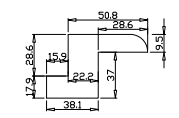

Large Bullnose Z Frame

NOTES:

Shutter Color:Acorn Harvest(染色)
Hinges Color:Bright Brass(亮铜色合页)
Qty(数量): 1
Material(材质): Basswood(椴木)
Configuration(窗扇结构): LDL-DRDR,IN, 4Side, 41.3mm Astrigal, Large Bullnose Z Frame
Tilt rod type(拉杆类型): Easy tilt rod(齿条拉杆)
Louvre Quantity(叶片数量): 64
Louvre Size(叶片尺寸): 468.55mm
Rail Size(上下板尺寸): 520.55mm

Order No(订单号):SCO SB7829 CHRISTIE
Item(序号): 1
Room(房间号): LIV FRONT
Louvre Size(叶片类型): 76mm