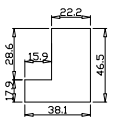

Rail Size(上下板尺寸): 511.2mm

Order No(订单号):SCO SB7829 CHRISTIE

Item(序号): 2

Room(房间号): LIV SIDE

Louvre Size(叶片类型): 76mm

14

NOTES:

Shutter Color:Acorn Harvest(染色)

Louvre Size(叶片尺寸): 456.7mm

Rail Size(上下板尺寸): 508.7mm

Order No(订单号):SCO SB7829 CHRISTIE

Item(序号): 3

Room(房间号): BED

Louvre Size(叶片类型): 76mm

Z Sill plate

Large Bullnose Z Frame