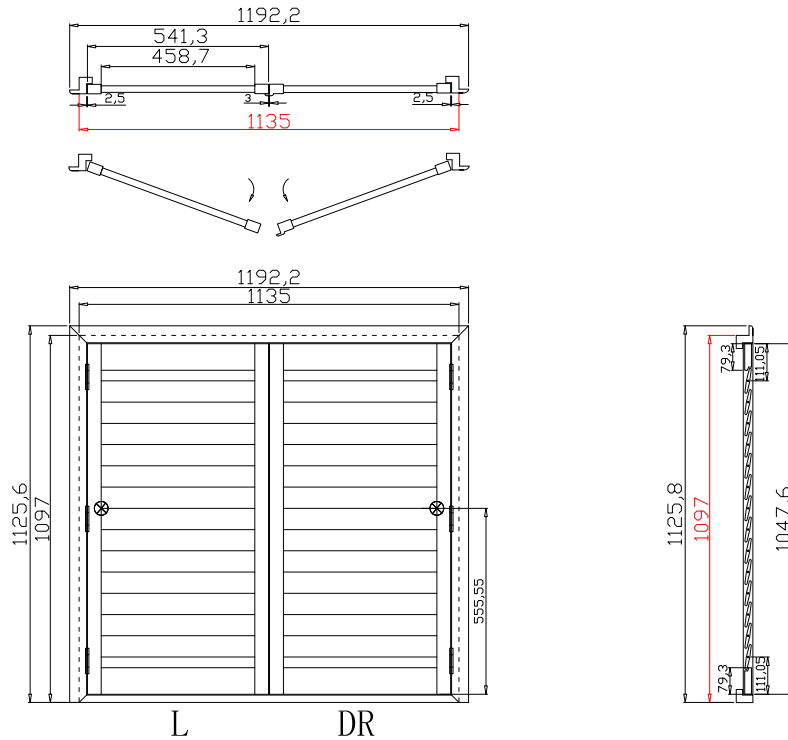

Qty(数量): 1

Material(材质): Basswood(椴木)

Configuration(窗扇结构): L-DR,IN, 4Side, 41.3mm Astrigal, Large Bullnose Z Frame

Tilt rod type(拉杆类型): Easy tilt rod(齿条拉杆)

Louvre Quantity(叶片数量): 32

Louvre Size(叶片尺寸): 459.2mm

Rail Size(上下板尺寸): 511.2mm

Order No(订单号):SCO SB7829 CHRISTIE

Item(序号): 2

Room(房间号): LIV SIDE

Louvre Size(叶片类型): 76mm

14

NOTES:

Shutter Color:Acorn Harvest(染色)

Louvre Size(叶片尺寸): 456.7mm

Rail Size(上下板尺寸): 508.7mm

Order No(订单号):SCO SB7829 CHRISTIE

Item(序号): 3

Room(房间号): BED

Louvre Size(叶片类型): 76mm

Z Sill plate

Large Bullnose Z Frame