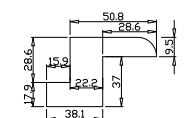

Material(材质): Paulownia(桐木)

Configuration(窗扇结构): L-DR, IN, 4Side, 41.3mm Astrigal, Large Bullnose Z Frame

Tilt rod type(拉杆类型): Easy tilt rod(齿条拉杆)

Louvre Quantity(叶片数量): 22

Louvre Size(叶片尺寸): 744.2mm

Rail Size(上下板尺寸): 796.2mm

Order No(订单号): SCO SB 7505 MULLAN

Item(序号): 2

Room(房间号): LIV SIDE

Louvre Size(叶片类型): 76mm

Z Sill plate

Large Bullnose Z Frame

4

7

Louvre Quantity(叶片数量): 22

Louvre Size(叶片尺寸): 460.7mm

Rail Size(上下板尺寸): 512.7mm

Order No(订单号): SCO SB 7505 MULLAN

Item(序号): 3

Room(房间号): FRONT BED

Louvre Size(叶片类型): 76mm

Z Sill plate