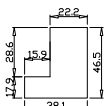

Tilt rod type(拉杆类型): Easy tilt rod(齿条拉杆)

Louvre Quantity(叶片数量): 64

Louvre Size(叶片尺寸): 472.3mm

Rail Size(上下板尺寸): 524.3mm

Order No(订单号): SCO SB 7505 MULLAN

Item(序号): 1

Room(房间号): LIV FRONT

Louvre Size(叶片类型): 76mm

Material(材质): Paulownia(桐木)

Configuration(窗扇结构): L-DR, IN, 4Side, 41.3mm Astrigal, Large Bullnose Z Frame

Tilt rod type(拉杆类型): Easy tilt rod(齿条拉杆)

Louvre Quantity(叶片数量): 22

Louvre Size(叶片尺寸): 744.2mm

Rail Size(上下板尺寸): 796.2mm

Louvre Quantity(叶片数量): 22

Louvre Size(叶片尺寸): 460.7mm

Rail Size(上下板尺寸): 512.7mm

Order No(订单号): SCO SB 7505 MULLAN

Item(序号): 3

Room(房间号): FRONT BED

Louvre Size(叶片类型): 76mm

Z Sill plate