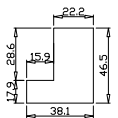

Material(材质): Paulownia(桐木)

Configuration(窗扇结构): L-DR, IN, 4Side, 41.3mm Astrigal, Large Bullnose Z Frame

Tilt rod type(拉杆类型): Easy tilt rod(齿条拉杆)

Louvre Quantity(叶片数量): 22

Louvre Size(叶片尺寸): 744.2mm

Rail Size(上下板尺寸): 796.2mm

Order No(订单号): SCO SB 7505 MULLAN

Item(序号): 2

Room(房间号): LIV SIDE

Louvre Size(叶片类型): 76mm

Z Sill plate

Large Bullnose Z Frame

4

7

Louvre Quantity(叶片数量): 22

Louvre Size(叶片尺寸): 460.7mm

Rail Size(上下板尺寸): 512.7mm

Order No(订单号): SCO SB 7505 MULLAN

Item(序号): 3

Room(房间号): FRONT BED

Louvre Size(叶片类型): 76mm

Z Sill plate