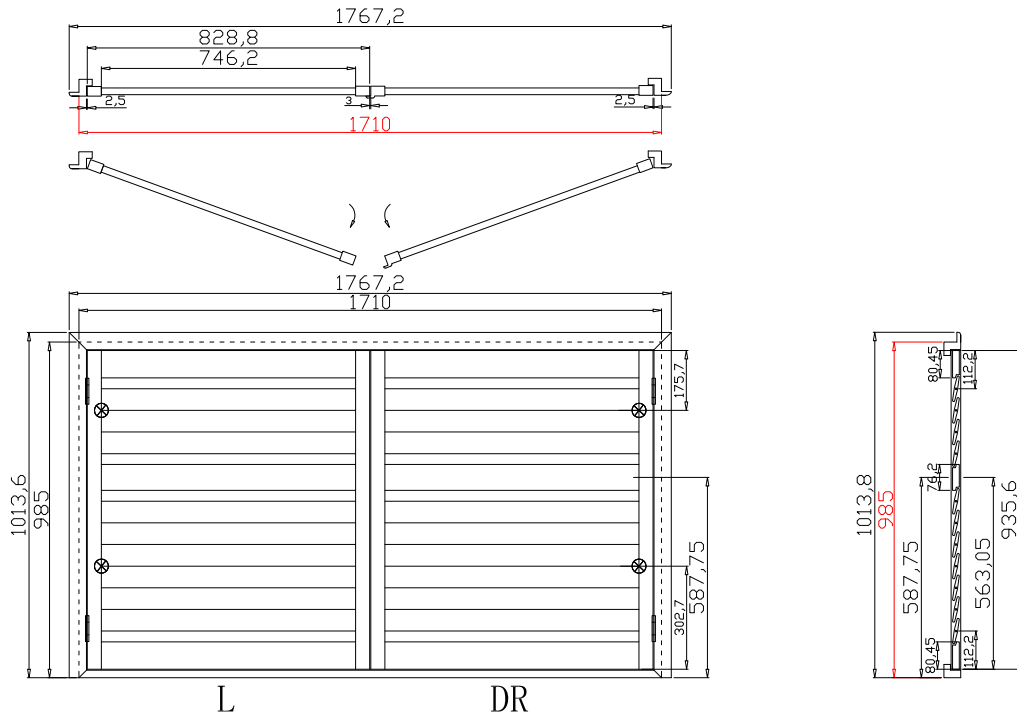

4

7

NOTES:

Shutter Color: Timeless White(覆盖色)

Hinges Color: White(白色)

Qty(数量): 1

Material(材质): Paulownia(桐木)

Configuration(窗扇结构): L-DR, IN, 4Side, 41.3mm Astrigal, Large Bullnose Z Frame

Tilt rod type(拉杆类型): Easy tilt rod(齿条拉杆)

Louvre Quantity(叶片数量): 22

Louvre Size(叶片尺寸): 744.2mm

Rail Size(上下板尺寸): 796.2mm

Order No(订单号): SCO SB 7505 MULLAN

Item(序号): 2

Room(房间号): LIV SIDE

Louvre Size(叶片类型): 76mm