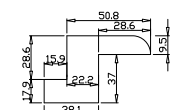

Louvre Quantity(叶片数量): 22

Louvre Size(叶片尺寸): 460.7mm

Rail Size(上下板尺寸): 512.7mm

Order No(订单号): SCO SB 7505 MULLAN

Item(序号): 3

Room(房间号): FRONT BED

Louvre Size(叶片类型): 76mm

Z Sill plate