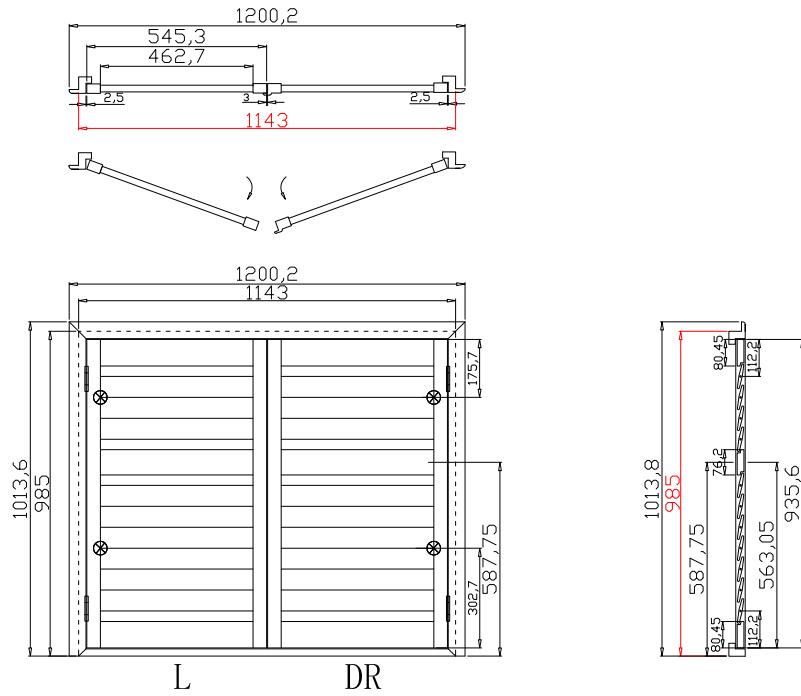

Material(材质): Paulownia(桐木)

Configuration(窗扇结构): L-DR, IN, 4Side, 41.3mm Astrigal, Large Bullnose Z Frame

Tilt rod type(拉杆类型): Easy tilt rod(齿条拉杆)

Louvre Quantity(叶片数量): 22

Louvre Size(叶片尺寸): 744.2mm

Rail Size(上下板尺寸): 796.2mm

Order No(订单号): SCO SB 7505 MULLAN

Item(序号): 2

Room(房间号): LIV SIDE

Louvre Size(叶片类型): 76mm

Z Sill plate

Large Bullnose Z Frame

4

7

Louvre Quantity(叶片数量): 22

Louvre Size(叶片尺寸): 460.7mm

Rail Size(上下板尺寸): 512.7mm

Order No(订单号): SCO SB 7505 MULLAN

Item(序号): 3

Room(房间号): FRONT BED

Louvre Size(叶片类型): 76mm

Z Sill plate