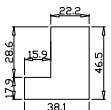

Material(材质): Paulownia(桐木)

Configuration(窗扇结构): L-DR, IN, 4Side, 41.3mm Astrigal, Large Bullnose Z Frame

Tilt rod type(拉杆类型): Easy tilt rod(齿条拉杆)

Louvre Quantity(叶片数量): 22

Louvre Size(叶片尺寸): 744.2mm

Rail Size(上下板尺寸): 796.2mm

Louvre Quantity(叶片数量): 22

Louvre Size(叶片尺寸): 460.7mm

Rail Size(上下板尺寸): 512.7mm

Order No(订单号): SCO SB 7505 MULLAN

Item(序号): 3

Room(房间号): FRONT BED

Louvre Size(叶片类型): 76mm

Z Sill plate