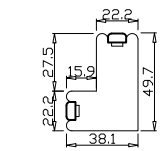

Configuration(窗扇结构): L,IN, 4Side, 41.3mm Butt, Double Insert L Frame 50mm

Tilt rod type(拉杆类型): Easy tilt rod(齿条拉杆)

Louvre Quantity(叶片数量): 20

Louvre Size(叶片尺寸): 436mm

Rail Size(上下板尺寸): 488mm

Order No(订单号): JPK Wharton

Item(序号): 1

Room(房间号): Bed Bay Left

Louvre Size(叶片类型): 76mm

Double Insert L Frame 50mm

Batten: 50*50*1632 (mm) *2
25*107*50 (mm)
20*107*50 (mm)

Wevet 002(覆盖色)

7

13

Louvre Quantity(叶片数量): 20,40,20

Louvre Size(叶片尺寸): 352.5mm,456.7mm,346.5mm

Rail Size(上下板尺寸): 404.5mm,508.7mm,398.5mm

Order No(订单号): JPK Wharton

Item(序号): 2

Room(房间号): Bed Bay Middle

Louvre Size(叶片类型): 76mm

R

Tilt rod type(拉杆类型): Easy tilt rod(齿条拉杆)

Louvre Quantity(叶片数量): 20

Louvre Size(叶片尺寸): 430mm

Rail Size(上下板尺寸): 482mm

Order No(订单号): JPK Wharton

Item(序号): 3

Room(房间号): Bed Bay Right

Louvre Size(叶片类型): 76mm