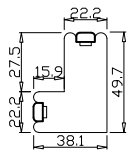

Configuration(窗扇结构): L,IN, 4Side, 41.3mm Butt, Double Insert L Frame 50mm

Tilt rod type(拉杆类型): Easy tilt rod(齿条拉杆)

Louvre Quantity(叶片数量): 20

Louvre Size(叶片尺寸): 436mm

Rail Size(上下板尺寸): 488mm

Order No(订单号): JPK Wharton

Louvre Quantity(叶片数量): 20,40,20

Louvre Size(叶片尺寸): 352.5mm,456.7mm,346.5mm

Rail Size(上下板尺寸): 404.5mm,508.7mm,398.5mm

Order No(订单号): JPK Wharton

Item(序号): 2

Room(房间号): Bed Bay Middle

Louvre Size(叶片类型): 76mm

R

Tilt rod type(拉杆类型): Easy tilt rod(齿条拉杆)

Louvre Quantity(叶片数量): 20

Louvre Size(叶片尺寸): 430mm

Rail Size(上下板尺寸): 482mm

Order No(订单号): JPK Wharton

Item(序号): 3

Room(房间号): Bed Bay Right

Louvre Size(叶片类型): 76mm

Double Insert L Frame 50mm