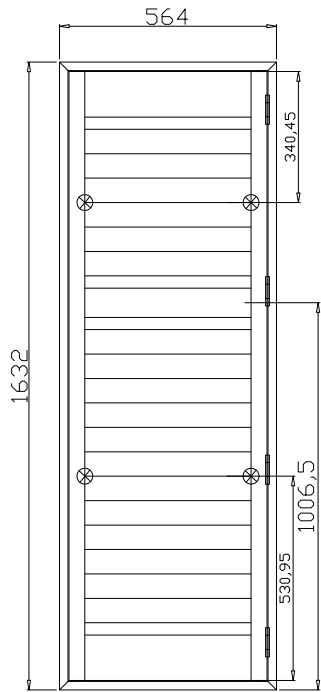

Configuration(窗扇结构): L,IN, 4Side, 41.3mm Butt, Double Insert L Frame 50mm

Tilt rod type(拉杆类型): Easy tilt rod(齿条拉杆)

Louvre Quantity(叶片数量): 20

Louvre Size(叶片尺寸): 436mm

Rail Size(上下板尺寸): 488mm

Order No(订单号): JPK Wharton

Item(序号): 1

Room(房间号): Bed Bay Left

Louvre Size(叶片类型): 76mm

Double Insert L Frame 50mm

Batten: 50*50*1632 (mm) *2
25*107*50 (mm)
20*107*50 (mm)

Wevet 002(覆盖色)

7

13

Louvre Quantity(叶片数量): 20,40,20

Louvre Size(叶片尺寸): 352.5mm,456.7mm,346.5mm

Rail Size(上下板尺寸): 404.5mm,508.7mm,398.5mm

Order No(订单号): JPK Wharton

Item(序号): 2

Room(房间号): Bed Bay Middle

Louvre Size(叶片类型): 76mm

R

Tilt rod type(拉杆类型): Easy tilt rod(齿条拉杆)

Louvre Quantity(叶片数量): 20

Louvre Size(叶片尺寸): 430mm

Rail Size(上下板尺寸): 482mm

Order No(订单号): JPK Wharton

Item(序号): 3

Room(房间号): Bed Bay Right

Louvre Size(叶片类型): 76mm