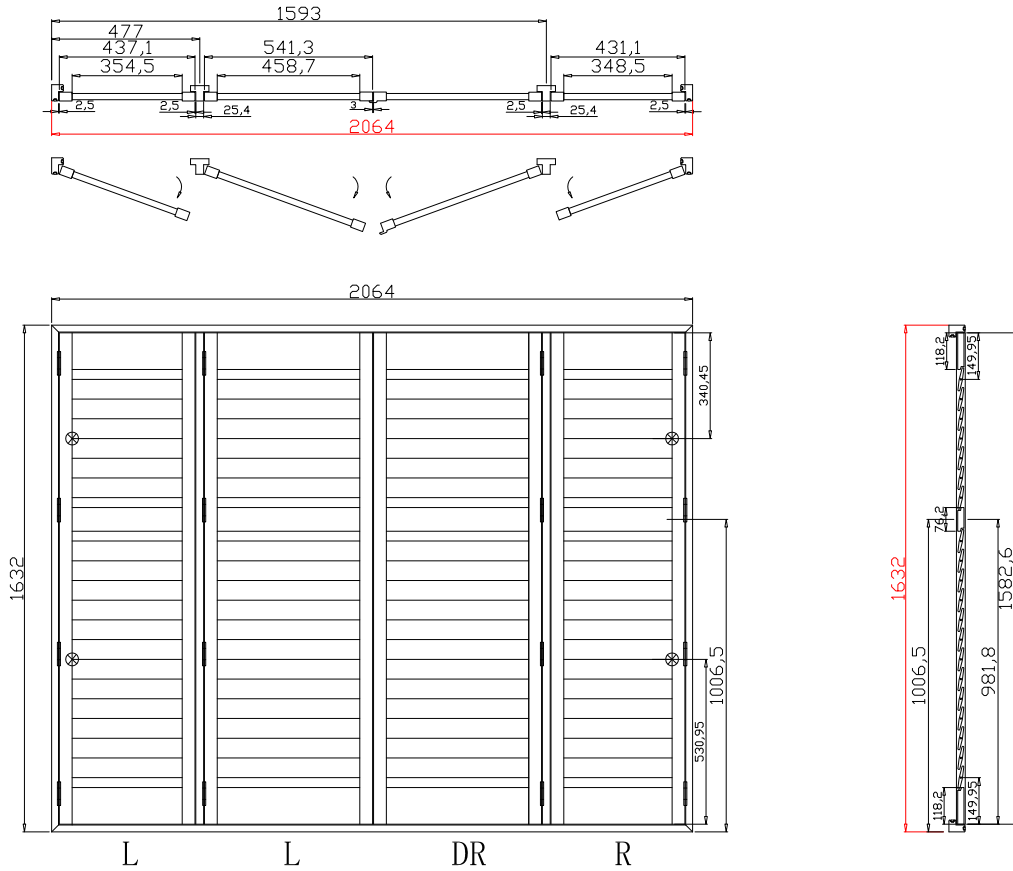

Configuration(窗扇结构): L,IN, 4Side, 41.3mm Butt, Double Insert L Frame 50mm

Tilt rod type(拉杆类型): Easy tilt rod(齿条拉杆)

Louvre Quantity(叶片数量): 20

Louvre Size(叶片尺寸): 436mm

Rail Size(上下板尺寸): 488mm

Order No(订单号): JPK Wharton

Item(序号): 1

Room(房间号): Bed Bay Left

Louvre Size(叶片类型): 76mm

Double Insert L Frame 50mm

Batten: 50*50*1632 (mm) *2
25*107*50 (mm)
20*107*50 (mm)

Wevet 002(覆盖色)

7

13

Louvre Quantity(叶片数量): 20,40,20

Louvre Size(叶片尺寸): 352.5mm,456.7mm,346.5mm

Rail Size(上下板尺寸): 404.5mm,508.7mm,398.5mm

Order No(订单号): JPK Wharton

Item(序号): 2

Room(房间号): Bed Bay Middle

Louvre Size(叶片类型): 76mm

R

Tilt rod type(拉杆类型): Easy tilt rod(齿条拉杆)

Louvre Quantity(叶片数量): 20

Louvre Size(叶片尺寸): 430mm

Rail Size(上下板尺寸): 482mm

Order No(订单号): JPK Wharton

Item(序号): 3

Room(房间号): Bed Bay Right

Louvre Size(叶片类型): 76mm