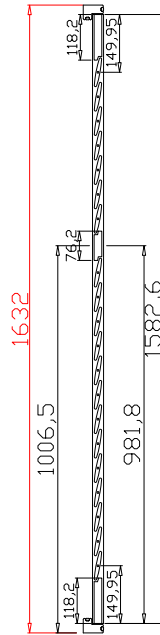

Configuration(窗扇结构): L,IN, 4Side, 41.3mm Butt, Double Insert L Frame 50mm

Tilt rod type(拉杆类型): Easy tilt rod(齿条拉杆)

Louvre Quantity(叶片数量): 20

Louvre Size(叶片尺寸): 436mm

Rail Size(上下板尺寸): 488mm

Order No(订单号): JPK Wharton

Item(序号): 1

Room(房间号): Bed Bay Left

Louvre Size(叶片类型): 76mm

Double Insert L Frame 50mm

Batten: 50*50*1632 (mm) *2
25*107*50 (mm)
20*107*50 (mm)

Wevet 002(覆盖色)

7

13

Louvre Quantity(叶片数量): 20,40,20

Louvre Size(叶片尺寸): 352.5mm,456.7mm,346.5mm

Rail Size(上下板尺寸): 404.5mm,508.7mm,398.5mm

Order No(订单号): JPK Wharton

Item(序号): 2

Room(房间号): Bed Bay Middle

Louvre Size(叶片类型): 76mm

R

Tilt rod type(拉杆类型): Easy tilt rod(齿条拉杆)

Louvre Quantity(叶片数量): 20

Louvre Size(叶片尺寸): 430mm

Rail Size(上下板尺寸): 482mm

Order No(订单号): JPK Wharton

Item(序号): 3

Room(房间号): Bed Bay Right

Louvre Size(叶片类型): 76mm