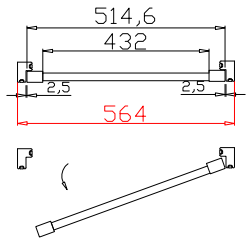

Configuration(窗扇结构): L,IN, 4Side, 41.3mm Butt, Double Insert L Frame 50mm

Tilt rod type(拉杆类型): Easy tilt rod(齿条拉杆)

Louvre Quantity(叶片数量): 20

Louvre Size(叶片尺寸): 436mm

Rail Size(上下板尺寸): 488mm

Order No(订单号): JPK Wharton

Item(序号): 1

Room(房间号): Bed Bay Left

Louvre Size(叶片类型): 76mm

Double Insert L Frame 50mm

Batten: 50*50*1632 (mm) *2
25*107*50 (mm)
20*107*50 (mm)

Wevet 002(覆盖色)

7

13

Louvre Quantity(叶片数量): 20,40,20

Louvre Size(叶片尺寸): 352.5mm,456.7mm,346.5mm

Rail Size(上下板尺寸): 404.5mm,508.7mm,398.5mm

Order No(订单号): JPK Wharton

Item(序号): 2

Room(房间号): Bed Bay Middle

Louvre Size(叶片类型): 76mm

R

Tilt rod type(拉杆类型): Easy tilt rod(齿条拉杆)

Louvre Quantity(叶片数量): 20

Louvre Size(叶片尺寸): 430mm

Rail Size(上下板尺寸): 482mm

Order No(订单号): JPK Wharton

Item(序号): 3

Room(房间号): Bed Bay Right

Louvre Size(叶片类型): 76mm