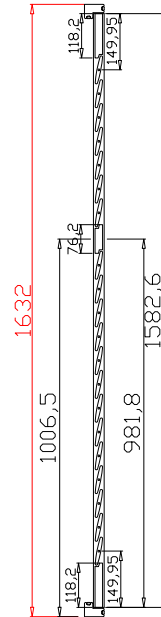

7

13

NOTES:

Shutter Color: Wevet 002(覆盖色)

Hinges Color: White(白色)

Qty(数量): 1

Material(材质): Balmoral Pine Wood(松木)

Configuration(窗扇结构): L,IN, 4Side, 41.3mm Butt, Double Insert L Frame 50mm

Tilt rod type(拉杆类型): Easy tilt rod(齿条拉杆)

Louvre Quantity(叶片数量): 20

Louvre Size(叶片尺寸): 436mm

Rail Size(上下板尺寸): 488mm

Order No(订单号): JPK Wharton

Item(序号): 1

Room(房间号): Bed Bay Left

Louvre Size(叶片类型): 76mm

Wevet 002(覆盖色)