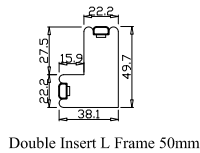

Configuration(窗扇结构): L,IN, 4Side, 41.3mm Butt, Double Insert L Frame 50mm

Tilt rod type(拉杆类型): Easy tilt rod(齿条拉杆)

Louvre Quantity(叶片数量): 20

Louvre Size(叶片尺寸): 436mm

Rail Size(上下板尺寸): 488mm

Order No(订单号): JPK Wharton

Item(序号): 1

Room(房间号): Bed Bay Left

Louvre Size(叶片类型): 76mm

Double Insert L Frame 50mm

Batten: 50*50*1632 (mm) *2
25*107*50 (mm)
20*107*50 (mm)

Wevet 002(覆盖色)

7

13

Louvre Quantity(叶片数量): 20,40,20

Louvre Size(叶片尺寸): 352.5mm,456.7mm,346.5mm

Rail Size(上下板尺寸): 404.5mm,508.7mm,398.5mm

Order No(订单号): JPK Wharton

Item(序号): 2

Room(房间号): Bed Bay Middle

Louvre Size(叶片类型): 76mm

R

Tilt rod type(拉杆类型): Easy tilt rod(齿条拉杆)

Louvre Quantity(叶片数量): 20

Louvre Size(叶片尺寸): 430mm

Rail Size(上下板尺寸): 482mm

Order No(订单号): JPK Wharton

Item(序号): 3

Room(房间号): Bed Bay Right

Louvre Size(叶片类型): 76mm