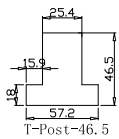

Item(序号): 1

Room(房间号): Bed Bay Left

Louvre Size(叶片类型): 76mm

Double Insert L Frame 50mm

Batten: 50*50*1632 (mm) *2
25*107*50 (mm)
20*107*50 (mm)

Wevet 002(覆盖色)

7

13

Louvre Quantity(叶片数量): 20,40,20

Louvre Size(叶片尺寸): 352.5mm,456.7mm,346.5mm

Rail Size(上下板尺寸): 404.5mm,508.7mm,398.5mm

Order No(订单号): JPK Wharton

Item(序号): 2

Room(房间号): Bed Bay Middle

Louvre Size(叶片类型): 76mm

R

Tilt rod type(拉杆类型): Easy tilt rod(齿条拉杆)

Louvre Quantity(叶片数量): 20

Louvre Size(叶片尺寸): 430mm

Rail Size(上下板尺寸): 482mm

Order No(订单号): JPK Wharton

Item(序号): 3

Room(房间号): Bed Bay Right

Louvre Size(叶片类型): 76mm