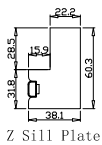

Material(材质): Balmoral Pine Wood(松木)

Configuration(窗扇结构): LDL-DRDR,IN, 4SP, 41.3mm Astrigal, Deep BullNose Z Frame 38mm

Tilt rod type(拉杆类型): Easy tilt rod(齿条拉杆)

Louvre Quantity(叶片数量): 48

Louvre Size(叶片尺寸): 338.55mm

Rail Size(上下板尺寸): 390.55mm

Order No(订单号): GRA 26221 WATSON

Item(序号): 2

Room(房间号):

Louvre Size(叶片类型): 89mm

Z Sill Plate

Deep BullNose Z Frame 38mm