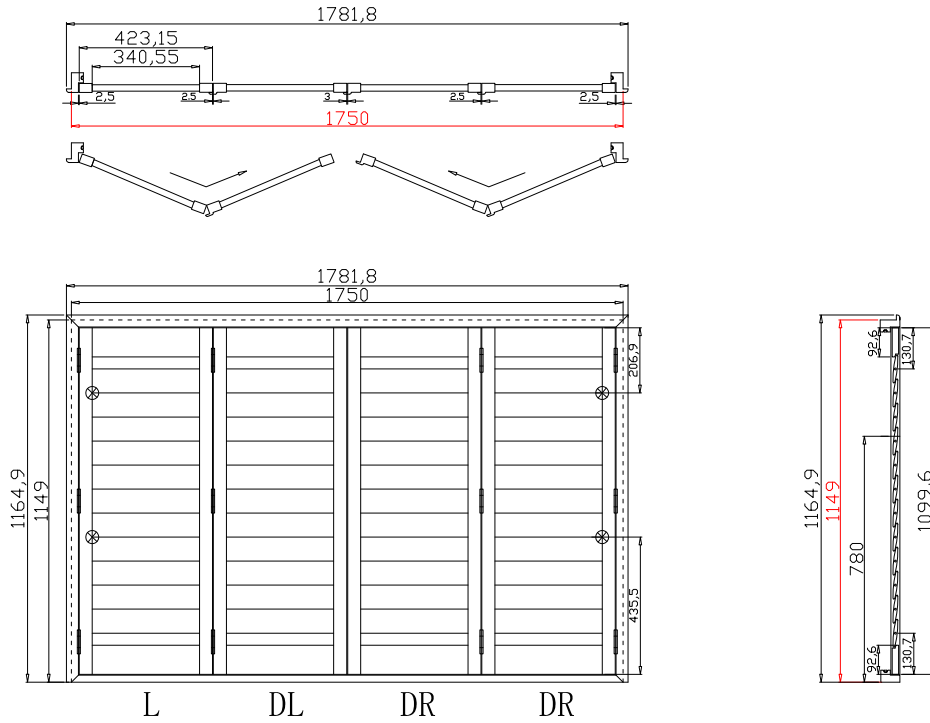

3

9

NOTES:

Shutter Color: Timeless White(覆盖色)

Hinges Color: White(白色)

Qty(数量): 1

Material(材质): Balmoral Pine Wood(松木)

Configuration(窗扇结构): LDL-DRDR,IN, 4SP, 41.3mm Astrigal, Deep BullNose Z Frame 38mm

Tilt rod type(拉杆类型): Easy tilt rod(齿条拉杆)

Louvre Quantity(叶片数量): 48

Louvre Size(叶片尺寸): 338.55mm

Rail Size(上下板尺寸): 390.55mm

Order No(订单号): GRA 26221 WATSON

Item(序号): 2

Room(房间号):

Louvre Size(叶片类型): 89mm