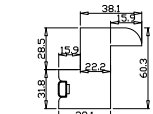

Rail Size(上下板尺寸): 390.55mm

Order No(订单号): GRA 26221 WATSON

Item(序号): 2

Room(房间号):

Louvre Size(叶片类型): 89mm

Z Sill Plate

Deep BullNose Z Frame 38mm