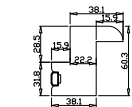

Deep BullNose Z Frame 38mm