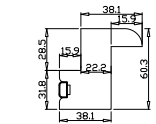

Z Sill Plate

Deep BullNose Z Frame 38mm

NOTES:

Shutter Color: Timeless White(覆盖色)

Hinges Color: White(白色)

Qty(数量): 1

Material(材质): Balmoral Pine Wood(松木)

Configuration(窗扇结构): LDL-DRDR,IN, 4SP, 41.3mm Astrigal, Deep BullNose Z Frame 38mm

Tilt rod type(拉杆类型): Easy tilt rod(齿条拉杆)

Louvre Quantity(叶片数量): 56

Louvre Size(叶片尺寸): 401.55mm

Rail Size(上下板尺寸): 453.55mm

Order No(订单号): ABC 50611 Petrie

Item(序号): 1

Room(房间号):

Louvre Size(叶片类型): 89mm

3
6
5