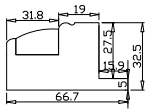

Louvre Size(叶片尺寸): 256.75mm

Rail Size(上下板尺寸): 308.75mm

**magnet on panel and magnet catches on Light gap strip**

**注意底部挡光木条上面需要安装磁铁片**

Order No(订单号):SCO SB 7298 WRIGHT

Item(序号): 3

Room(房间号):DRESSING ROOM

Louvre Size(叶片类型): 76mm