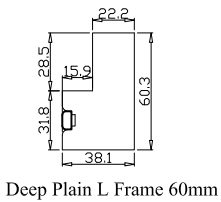

Configuration(窗扇结构): L,IN, 4Side, 41.3mm Butt, Deep Plain L Frame 60mm

Tilt rod type(拉杆类型): Easy tilt rod(齿条拉杆)

Louvre Quantity(叶片数量): 12

Louvre Size(叶片尺寸): 724mm

Rail Size(上下板尺寸): 776mm

Order No(订单号):SCO SB 7298 WRIGHT

Item(序号): 2

Room(房间号): TOP BED LEFT

Louvre Size(叶片类型): 76mm

Deep Plain L Frame 60mm

8

7

NOTES:

Shutter Color:Timeless White(覆盖色)

Louvre Size(叶片尺寸): 256.75mm

Rail Size(上下板尺寸): 308.75mm

**magnet on panel and magnet catches on Light gap strip**

**注意底部挡光木条上面需要安装磁铁片**

Order No(订单号):SCO SB 7298 WRIGHT

Item(序号): 3

Room(房间号):DRESSING ROOM

Louvre Size(叶片类型): 76mm