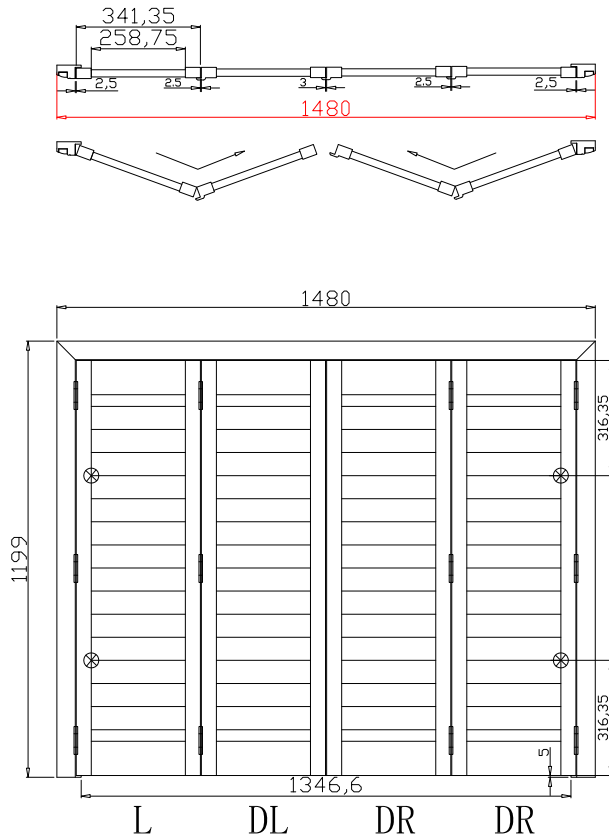

Configuration(窗扇结构): L,IN, 4Side, 41.3mm Butt, Deep Plain L Frame 60mm

Tilt rod type(拉杆类型): Easy tilt rod(齿条拉杆)

Louvre Quantity(叶片数量): 12

Louvre Size(叶片尺寸): 724mm

Rail Size(上下板尺寸): 776mm

Order No(订单号):SCO SB 7298 WRIGHT

Item(序号): 2

Room(房间号): TOP BED LEFT

Louvre Size(叶片类型): 76mm

Deep Plain L Frame 60mm

8

7

NOTES:

Shutter Color:Timeless White(覆盖色)

Louvre Size(叶片尺寸): 256.75mm

Rail Size(上下板尺寸): 308.75mm

**magnet on panel and magnet catches on Light gap strip**

**注意底部挡光木条上面需要安装磁铁片**

Order No(订单号):SCO SB 7298 WRIGHT

Item(序号): 3

Room(房间号):DRESSING ROOM

Louvre Size(叶片类型): 76mm

Deco frame

Batten:20\*20\*1346.6 (mm)

Timeless White(覆盖色)