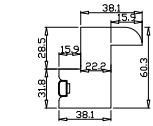

Room(房间号): LH REAR BED

Material(材质): Balmoral Pine Wood(松木)

Louvre Size(叶片类型): 76mm

Configuration(窗扇结构): LDL-DR,IN, 4SP, 41.3mm Astrigal, Deep BullNose Z Frame 38mm

Tilt rod type(拉杆类型): Easy tilt rod(齿条拉杆)

Louvre Quantity(叶片数量): 42

Louvre Size(叶片尺寸): 444.4mm

Rail Size(上下板尺寸): 496.4mm

Z Sill Plate

Deep BullNose Z Frame 38mm