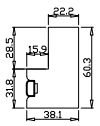

Room(房间号): LH REAR BED

Material(材质): Balmoral Pine Wood(松木)

Louvre Size(叶片类型): 76mm

Configuration(窗扇结构): LDL-DR,IN, 4SP, 41.3mm Astrigal, Deep BullNose Z Frame 38mm

Tilt rod type(拉杆类型): Easy tilt rod(齿条拉杆)

Louvre Quantity(叶片数量): 42

Louvre Size(叶片尺寸): 444.4mm

Rail Size(上下板尺寸): 496.4mm

Z Sill Plate

Deep BullNose Z Frame 38mm