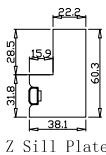

Material(材质): Balmoral Pine Wood(松木)

Louvre Size(叶片类型): 76mm

Configuration(窗扇结构): R,IN, 4SP, 41.3mm Butt, Deep BullNose Z Frame 38mm

Tilt rod type(拉杆类型): Easy tilt rod(齿条拉杆)

Louvre Quantity(叶片数量): 12

Louvre Size(叶片尺寸): 456mm

Rail Size(上下板尺寸): 508mm

Z Sill Plate

Deep BullNose Z Frame 38mm