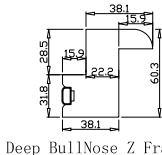

Material(材质): Balmoral Pine Wood(松木)

Louvre Size(叶片类型): 76mm

Configuration(窗扇结构): R,IN, 4SP, 41.3mm Butt, Deep BullNose Z Frame 38mm

Tilt rod type(拉杆类型): Easy tilt rod(齿条拉杆)

Louvre Quantity(叶片数量): 12

Louvre Size(叶片尺寸): 456mm

Rail Size(上下板尺寸): 508mm

Z Sill Plate

Deep BullNose Z Frame 38mm