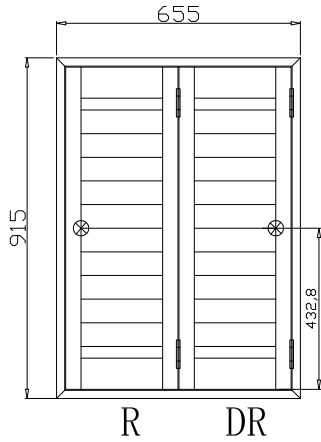

Louvre Quantity(叶片数量): 22

Louvre Size(叶片尺寸): 214.45mm

Rail Size(上下板尺寸): 266.45mm

Order No(订单号):HOME Tweedie

Item(序号): 1

Room(房间号):Bay window left

Louvre Size(叶片类型): 76mm

Deep Plain L Frame 60mm

Louvre Quantity(叶片数量): 44

Louvre Size(叶片尺寸): 271.05mm

Rail Size(上下板尺寸): 323.05mm

Order No(订单号):HOME Tweedie

Item(序号): 2

Room(房间号):Bay window centre

Louvre Size(叶片类型): 76mm

Deep Plain L Frame 60mm

Louvre Quantity(叶片数量): 22

Louvre Size(叶片尺寸): 216.95mm

Rail Size(上下板尺寸): 268.95mm

Order No(订单号): HOME Tweedie

Item(序号): 3

Room(房间号): Bay window right

Louvre Size(叶片类型): 76mm

Deep Plain L Frame 60mm