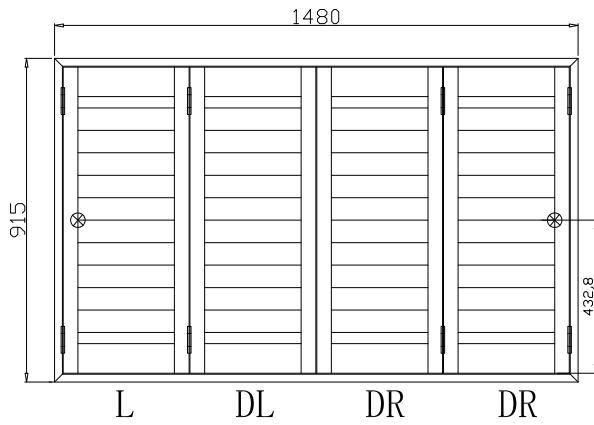

Louvre Quantity(叶片数量): 22

Louvre Size(叶片尺寸): 214.45mm

Rail Size(上下板尺寸): 266.45mm

Order No(订单号):HOME Tweedie

Item(序号): 1

Room(房间号):Bay window left

Louvre Size(叶片类型): 76mm

Deep Plain L Frame 60mm

11

NOTES:

Shutter Color:Timeless White(覆盖色)

Hinges Color:White(白色)

Qty(数量): 1

Material(材质): Balmoral Pine Wood(松木)

Configuration(窗扇结构): LDL-DRDR,IN, 4Side, 41.3mm Astrigal, Deep Plain L Frame 60mm

Tilt rod type(拉杆类型): Easy tilt rod(齿条拉杆)

Louvre Quantity(叶片数量): 44

Louvre Size(叶片尺寸): 271.05mm

Rail Size(上下板尺寸): 323.05mm

Order No(订单号):HOME Tweedie

Item(序号): 2

Room(房间号):Bay window centre

Louvre Size(叶片类型): 76mm

Deep Plain L Frame 60mm

Louvre Quantity(叶片数量): 22

Louvre Size(叶片尺寸): 216.95mm

Rail Size(上下板尺寸): 268.95mm

Order No(订单号): HOME Tweedie

Item(序号): 3

Room(房间号): Bay window right

Louvre Size(叶片类型): 76mm

Deep Plain L Frame 60mm