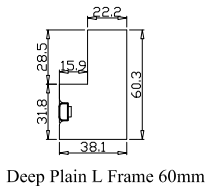

Louvre Quantity(叶片数量): 22

Louvre Size(叶片尺寸): 214.45mm

Rail Size(上下板尺寸): 266.45mm

Order No(订单号):HOME Tweedie

Item(序号): 1

Room(房间号):Bay window left

Louvre Size(叶片类型): 76mm

Deep Plain L Frame 60mm

Louvre Quantity(叶片数量): 44

Louvre Size(叶片尺寸): 271.05mm

Rail Size(上下板尺寸): 323.05mm

Order No(订单号):HOME Tweedie

Item(序号): 2

Room(房间号):Bay window centre

Louvre Size(叶片类型): 76mm

Deep Plain L Frame 60mm

Louvre Quantity(叶片数量): 22

Louvre Size(叶片尺寸): 216.95mm

Rail Size(上下板尺寸): 268.95mm

Order No(订单号): HOME Tweedie

Item(序号): 3

Room(房间号): Bay window right

Louvre Size(叶片类型): 76mm

Deep Plain L Frame 60mm