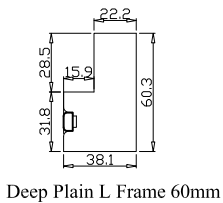

Louvre Quantity(叶片数量): 22

Louvre Size(叶片尺寸): 214.45mm

Rail Size(上下板尺寸): 266.45mm

Order No(订单号):HOME Tweedie

Item(序号): 1

Room(房间号):Bay window left

Louvre Size(叶片类型): 76mm

Deep Plain L Frame 60mm

Louvre Quantity(叶片数量): 44

Louvre Size(叶片尺寸): 271.05mm

Rail Size(上下板尺寸): 323.05mm

Order No(订单号):HOME Tweedie

Item(序号): 2

Room(房间号):Bay window centre

Louvre Size(叶片类型): 76mm

Deep Plain L Frame 60mm

Louvre Quantity(叶片数量): 22

Louvre Size(叶片尺寸): 216.95mm

Rail Size(上下板尺寸): 268.95mm

Order No(订单号): HOME Tweedie

Item(序号): 3

Room(房间号): Bay window right

Louvre Size(叶片类型): 76mm

Deep Plain L Frame 60mm