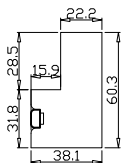

Louvre Quantity(叶片数量): 22

Louvre Size(叶片尺寸): 214.45mm

Rail Size(上下板尺寸): 266.45mm

Order No(订单号):HOME Tweedie

Item(序号): 1

Room(房间号):Bay window left

Louvre Size(叶片类型): 76mm

Deep Plain L Frame 60mm

Louvre Quantity(叶片数量): 44

Louvre Size(叶片尺寸): 271.05mm

Rail Size(上下板尺寸): 323.05mm

Order No(订单号):HOME Tweedie

Item(序号): 2

Room(房间号):Bay window centre

Louvre Size(叶片类型): 76mm

Deep Plain L Frame 60mm

Louvre Quantity(叶片数量): 22

Louvre Size(叶片尺寸): 216.95mm

Rail Size(上下板尺寸): 268.95mm

Order No(订单号): HOME Tweedie

Item(序号): 3

Room(房间号): Bay window right

Louvre Size(叶片类型): 76mm

Deep Plain L Frame 60mm