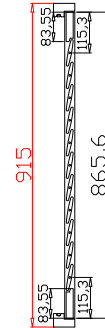

Louvre Quantity(叶片数量): 22

Louvre Size(叶片尺寸): 214.45mm

Rail Size(上下板尺寸): 266.45mm

Order No(订单号):HOME Tweedie

Item(序号): 1

Room(房间号):Bay window left

Louvre Size(叶片类型): 76mm

Deep Plain L Frame 60mm

11

NOTES:

Shutter Color:Timeless White(覆盖色)

Hinges Color:White(白色)

Qty(数量): 1

Material(材质): Balmoral Pine Wood(松木)

Configuration(窗扇结构): LDL-DRDR,IN, 4Side, 41.3mm Astrigal, Deep Plain L Frame 60mm

Tilt rod type(拉杆类型): Easy tilt rod(齿条拉杆)

Louvre Quantity(叶片数量): 44

Louvre Size(叶片尺寸): 271.05mm

Rail Size(上下板尺寸): 323.05mm

Order No(订单号):HOME Tweedie

Item(序号): 2

Room(房间号):Bay window centre

Louvre Size(叶片类型): 76mm

Deep Plain L Frame 60mm

Louvre Quantity(叶片数量): 22

Louvre Size(叶片尺寸): 216.95mm

Rail Size(上下板尺寸): 268.95mm

Order No(订单号): HOME Tweedie

Item(序号): 3

Room(房间号): Bay window right

Louvre Size(叶片类型): 76mm

Deep Plain L Frame 60mm