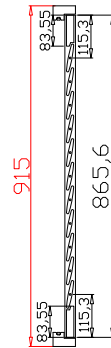

Louvre Quantity(叶片数量): 22

Louvre Size(叶片尺寸): 214.45mm

Rail Size(上下板尺寸): 266.45mm

Order No(订单号):HOME Tweedie

Item(序号): 1

Room(房间号):Bay window left

Louvre Size(叶片类型): 76mm

Deep Plain L Frame 60mm

Louvre Quantity(叶片数量): 44

Louvre Size(叶片尺寸): 271.05mm

Rail Size(上下板尺寸): 323.05mm

Order No(订单号):HOME Tweedie

Item(序号): 2

Room(房间号):Bay window centre

Louvre Size(叶片类型): 76mm

Deep Plain L Frame 60mm

Louvre Quantity(叶片数量): 22

Louvre Size(叶片尺寸): 216.95mm

Rail Size(上下板尺寸): 268.95mm

Order No(订单号): HOME Tweedie

Item(序号): 3

Room(房间号): Bay window right

Louvre Size(叶片类型): 76mm

Deep Plain L Frame 60mm