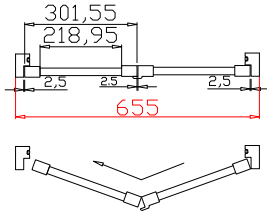

Louvre Quantity(叶片数量): 22

Louvre Size(叶片尺寸): 214.45mm

Rail Size(上下板尺寸): 266.45mm

Order No(订单号):HOME Tweedie

Item(序号): 1

Room(房间号):Bay window left

Louvre Size(叶片类型): 76mm

Deep Plain L Frame 60mm

Louvre Quantity(叶片数量): 44

Louvre Size(叶片尺寸): 271.05mm

Rail Size(上下板尺寸): 323.05mm

Order No(订单号):HOME Tweedie

Item(序号): 2

Room(房间号):Bay window centre

Louvre Size(叶片类型): 76mm

Deep Plain L Frame 60mm

Louvre Quantity(叶片数量): 22

Louvre Size(叶片尺寸): 216.95mm

Rail Size(上下板尺寸): 268.95mm

Order No(订单号): HOME Tweedie

Item(序号): 3

Room(房间号): Bay window right

Louvre Size(叶片类型): 76mm

Deep Plain L Frame 60mm