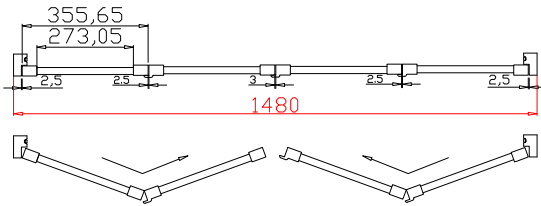

Louvre Quantity(叶片数量): 22

Louvre Size(叶片尺寸): 214.45mm

Rail Size(上下板尺寸): 266.45mm

Order No(订单号):HOME Tweedie

Item(序号): 1

Room(房间号):Bay window left

Louvre Size(叶片类型): 76mm

Deep Plain L Frame 60mm

Louvre Quantity(叶片数量): 44

Louvre Size(叶片尺寸): 271.05mm

Rail Size(上下板尺寸): 323.05mm

Order No(订单号):HOME Tweedie

Item(序号): 2

Room(房间号):Bay window centre

Louvre Size(叶片类型): 76mm

Deep Plain L Frame 60mm

Louvre Quantity(叶片数量): 22

Louvre Size(叶片尺寸): 216.95mm

Rail Size(上下板尺寸): 268.95mm

Order No(订单号): HOME Tweedie

Item(序号): 3

Room(房间号): Bay window right

Louvre Size(叶片类型): 76mm

Deep Plain L Frame 60mm