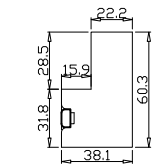

Tilt rod type(拉杆类型): Easy tilt rod(齿条拉杆)

Louvre Quantity(叶片数量): 36

Louvre Size(叶片尺寸): 339.45mm

Rail Size(上下板尺寸): 391.45mm

Order No(订单号):BAI S360977 AYDON

Item(序号): 1

Room(房间号):BAY 1

Louvre Size(叶片类型): 76mm

Configuration(窗扇结构): L-DR, IN, 4Side, 41.3mm Astrigal, Deep Plain L Frame 60mm

Tilt rod type(拉杆类型): Easy tilt rod(齿条拉杆)

Louvre Quantity(叶片数量): 36

Louvre Size(叶片尺寸): 294.2mm

Rail Size(上下板尺寸): 346.2mm

Order No(订单号): BAI S360977 AYDON

Item(序号): 2

Room(房间号): BAY 2

Louvre Size(叶片类型): 76mm

Deep Plain L Frame 60mm

9

9

NOTES:

Shutter Color:Timeless White(覆盖色)

Louvre Size(叶片尺寸): 346.95mm

Rail Size(上下板尺寸): 398.95mm

Order No(订单号):BAI S360977 AYDON

Item(序号): 3

Room(房间号):BAY 3

Louvre Size(叶片类型): 76mm

Deep Plain L Frame 60mm