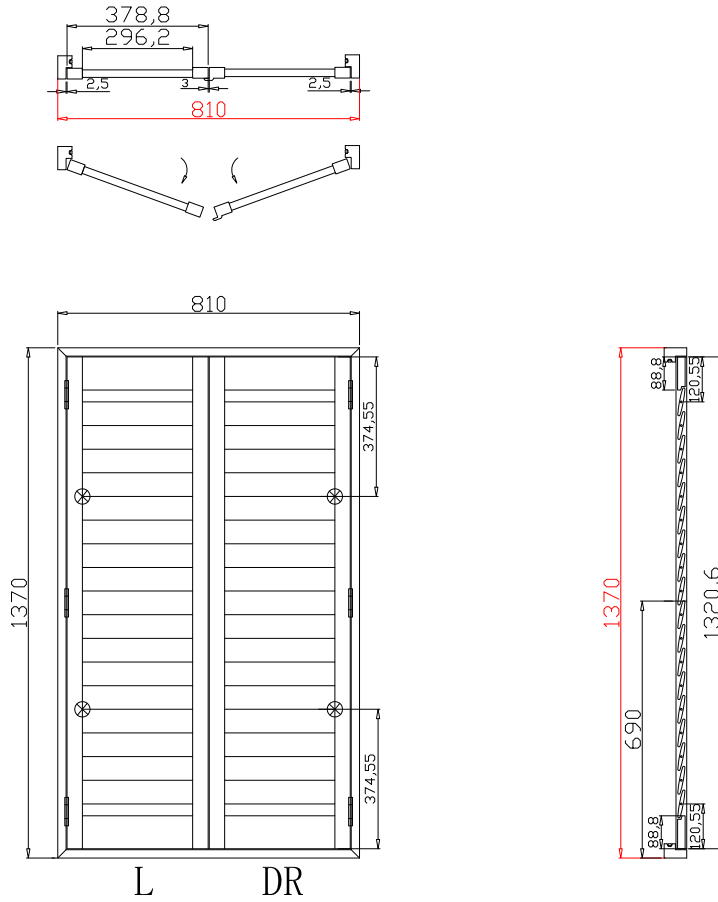

9

9

NOTES:

Shutter Color: Timeless White(覆盖色)

Hinges Color: White(白色)

Qty(数量): 1

Material(材质): Paulownia(桐木)

Configuration(窗扇结构): L-DR, IN, 4Side, 41.3mm Astrigal, Deep Plain L Frame 60mm

Tilt rod type(拉杆类型): Easy tilt rod(齿条拉杆)

Louvre Quantity(叶片数量): 36

Louvre Size(叶片尺寸): 294.2mm

Rail Size(上下板尺寸): 346.2mm

Order No(订单号): BAI S360977 AYDON

Item(序号): 2

Room(房间号): BAY 2

Louvre Size(叶片类型): 76mm