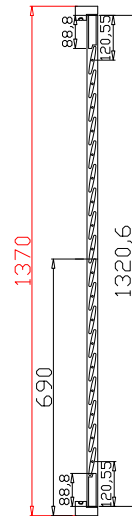

Tilt rod type(拉杆类型): Easy tilt rod(齿条拉杆)

Louvre Quantity(叶片数量): 36

Louvre Size(叶片尺寸): 339.45mm

Rail Size(上下板尺寸): 391.45mm

Order No(订单号):BAI S360977 AYDON

Item(序号): 1

Room(房间号):BAY 1

Louvre Size(叶片类型): 76mm

Configuration(窗扇结构): L-DR, IN, 4Side, 41.3mm Astrigal, Deep Plain L Frame 60mm

Tilt rod type(拉杆类型): Easy tilt rod(齿条拉杆)

Louvre Quantity(叶片数量): 36

Louvre Size(叶片尺寸): 294.2mm

Rail Size(上下板尺寸): 346.2mm

Order No(订单号): BAI S360977 AYDON

Item(序号): 2

Room(房间号): BAY 2

Louvre Size(叶片类型): 76mm

Deep Plain L Frame 60mm

9

9

NOTES:

Shutter Color:Timeless White(覆盖色)

Louvre Size(叶片尺寸): 346.95mm

Rail Size(上下板尺寸): 398.95mm

Order No(订单号):BAI S360977 AYDON

Item(序号): 3

Room(房间号):BAY 3

Louvre Size(叶片类型): 76mm

Deep Plain L Frame 60mm