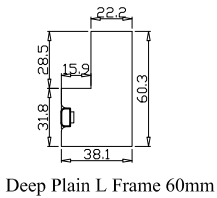

Configuration(窗扇结构): L-DR, IN, 4Side, 41.3mm Astrigal, Deep Plain L Frame 60mm

Tilt rod type(拉杆类型): Easy tilt rod(齿条拉杆)

Louvre Quantity(叶片数量): 36

Louvre Size(叶片尺寸): 294.2mm

Rail Size(上下板尺寸): 346.2mm

Order No(订单号): BAI S360977 AYDON

Louvre Size(叶片尺寸): 346.95mm

Rail Size(上下板尺寸): 398.95mm

Order No(订单号):BAI S360977 AYDON

Item(序号): 3

Room(房间号):BAY 3

Louvre Size(叶片类型): 76mm

Deep Plain L Frame 60mm