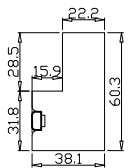

Tilt rod type(拉杆类型): Easy tilt rod(齿条拉杆)

Louvre Quantity(叶片数量): 36

Louvre Size(叶片尺寸): 339.45mm

Rail Size(上下板尺寸): 391.45mm

Order No(订单号):BAI S360977 AYDON

Item(序号): 1

Room(房间号):BAY 1

Louvre Size(叶片类型): 76mm

Configuration(窗扇结构): L-DR, IN, 4Side, 41.3mm Astrigal, Deep Plain L Frame 60mm

Tilt rod type(拉杆类型): Easy tilt rod(齿条拉杆)

Louvre Quantity(叶片数量): 36

Louvre Size(叶片尺寸): 294.2mm

Rail Size(上下板尺寸): 346.2mm

Order No(订单号): BAI S360977 AYDON

Item(序号): 2

Room(房间号): BAY 2

Louvre Size(叶片类型): 76mm

Deep Plain L Frame 60mm

9

9

NOTES:

Shutter Color:Timeless White(覆盖色)

Louvre Size(叶片尺寸): 346.95mm

Rail Size(上下板尺寸): 398.95mm

Order No(订单号):BAI S360977 AYDON

Item(序号): 3

Room(房间号):BAY 3

Louvre Size(叶片类型): 76mm

Deep Plain L Frame 60mm