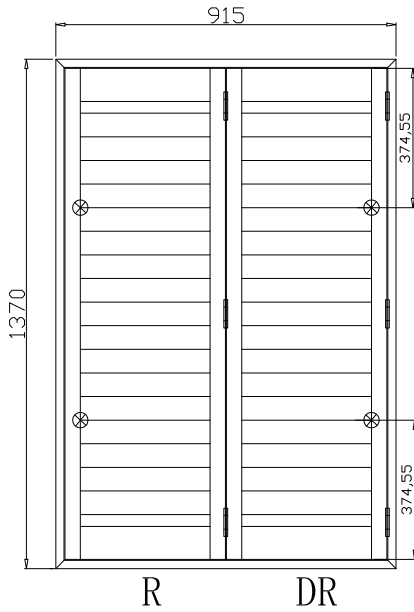

Configuration(窗扇结构): L-DR, IN, 4Side, 41.3mm Astrigal, Deep Plain L Frame 60mm

Tilt rod type(拉杆类型): Easy tilt rod(齿条拉杆)

Louvre Quantity(叶片数量): 36

Louvre Size(叶片尺寸): 294.2mm

Rail Size(上下板尺寸): 346.2mm

Order No(订单号): BAI S360977 AYDON

Item(序号): 2

Room(房间号): BAY 2

Louvre Size(叶片类型): 76mm

Deep Plain L Frame 60mm

9

9

NOTES:

Shutter Color:Timeless White(覆盖色)

Louvre Size(叶片尺寸): 346.95mm

Rail Size(上下板尺寸): 398.95mm

Order No(订单号):BAI S360977 AYDON

Item(序号): 3

Room(房间号):BAY 3

Louvre Size(叶片类型): 76mm

Deep Plain L Frame 60mm