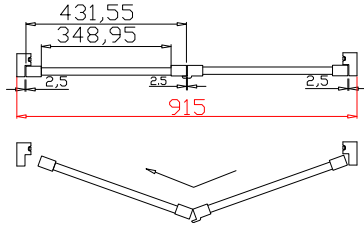

Tilt rod type(拉杆类型): Easy tilt rod(齿条拉杆)

Louvre Quantity(叶片数量): 36

Louvre Size(叶片尺寸): 339.45mm

Rail Size(上下板尺寸): 391.45mm

Order No(订单号):BAI S360977 AYDON

Item(序号): 1

Room(房间号):BAY 1

Louvre Size(叶片类型): 76mm

Configuration(窗扇结构): L-DR, IN, 4Side, 41.3mm Astrigal, Deep Plain L Frame 60mm

Tilt rod type(拉杆类型): Easy tilt rod(齿条拉杆)

Louvre Quantity(叶片数量): 36

Louvre Size(叶片尺寸): 294.2mm

Rail Size(上下板尺寸): 346.2mm

Order No(订单号): BAI S360977 AYDON

Item(序号): 2

Room(房间号): BAY 2

Louvre Size(叶片类型): 76mm

Deep Plain L Frame 60mm

9

9

NOTES:

Shutter Color:Timeless White(覆盖色)

Louvre Size(叶片尺寸): 346.95mm

Rail Size(上下板尺寸): 398.95mm

Order No(订单号):BAI S360977 AYDON

Item(序号): 3

Room(房间号):BAY 3

Louvre Size(叶片类型): 76mm

Deep Plain L Frame 60mm