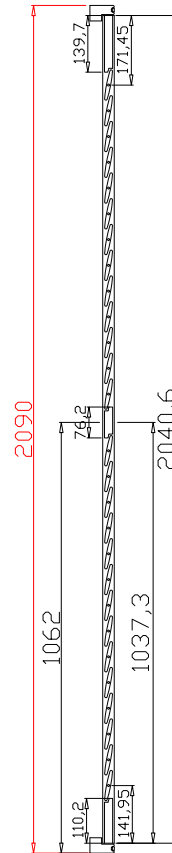

13

14

NOTES:

Shutter Color: Linen White(覆盖色)

Hinges Color: White(白色)

Qty(数量): 1

Material(材质): Balmoral Pine Wood(松木)

Configuration(窗扇结构): L-DR,IN, 4Side, 41.3mm Astrigal, 60mm Vintage L

Tilt rod type(拉杆类型): Easy tilt rod(齿条拉杆)

Louvre Quantity(叶片数量): 54

Louvre Size(叶片尺寸): 435.2mm

Rail Size(上下板尺寸): 487.2mm

Order No(订单号): HOME Nisbett

Item(序号): 3

Room(房间号): Kitchen/diner

Louvre Size(叶片类型): 76mm