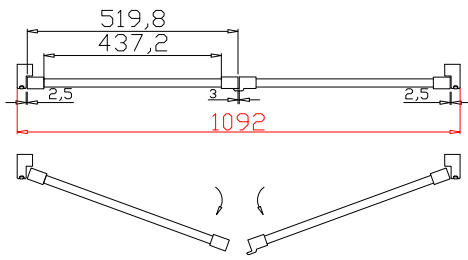

13

14

NOTES:

Shutter Color: Linen White(覆盖色)

Hinges Color: White(白色)

Qty(数量): 1

Material(材质): Balmoral Pine Wood(松木)

Configuration(窗扇结构): L-DR,IN, 4Side, 41.3mm Astrigal, 60mm Vintage L

Tilt rod type(拉杆类型): Easy tilt rod(齿条拉杆)

Louvre Quantity(叶片数量): 54

Louvre Size(叶片尺寸): 435.2mm

Rail Size(上下板尺寸): 487.2mm

Order No(订单号): HOME Nisbett

Item(序号): 3

Room(房间号): Kitchen/diner

Louvre Size(叶片类型): 76mm