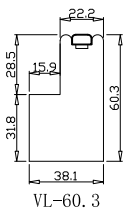

Tilt rod type(拉杆类型): Easy tilt rod(齿条拉杆)

Louvre Quantity(叶片数量): 50

Louvre Size(叶片尺寸): 398.2mm

Rail Size(上下板尺寸): 450.2mm

Order No(订单号):HOME Nisbett

Item(序号): 2

Room(房间号):Living room Left

Louvre Size(叶片类型): 76mm

Configuration(窗扇结构): L-DR,IN, 4Side, 41.3mm Astrigal, 60mm Vintage L

Tilt rod type(拉杆类型): Easy tilt rod(齿条拉杆)

Louvre Quantity(叶片数量): 54

Louvre Size(叶片尺寸): 435.2mm

Rail Size(上下板尺寸): 487.2mm

Order No(订单号): HOME Nisbett

Item(序号): 3

Room(房间号): Kitchen/diner

Louvre Size(叶片类型): 76mm

VL-60.3