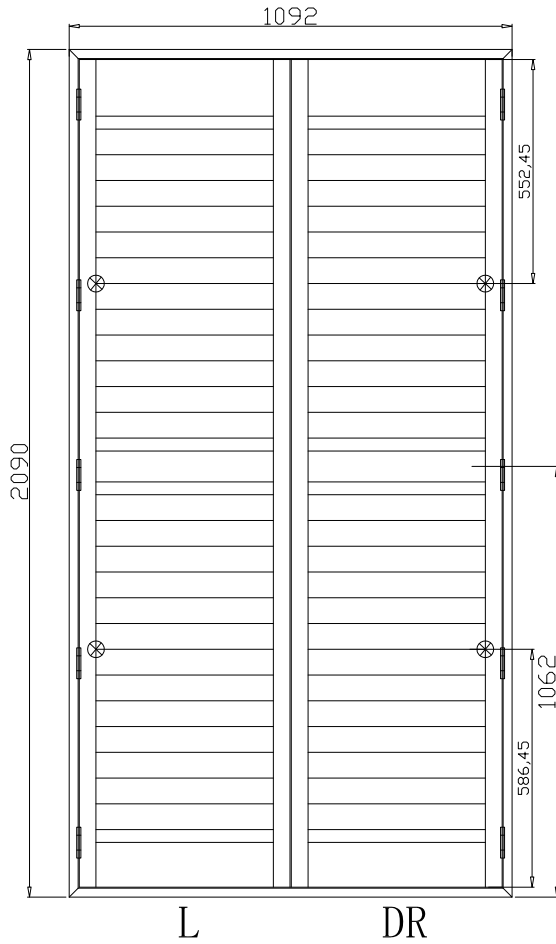

13

14

NOTES:

Shutter Color: Linen White(覆盖色)

Hinges Color: White(白色)

Qty(数量): 1

Material(材质): Balmoral Pine Wood(松木)

Configuration(窗扇结构): L-DR,IN, 4Side, 41.3mm Astrigal, 60mm Vintage L

Tilt rod type(拉杆类型): Easy tilt rod(齿条拉杆)

Louvre Quantity(叶片数量): 54

Louvre Size(叶片尺寸): 435.2mm

Rail Size(上下板尺寸): 487.2mm

Order No(订单号): HOME Nisbett

Item(序号): 3

Room(房间号): Kitchen/diner

Louvre Size(叶片类型): 76mm