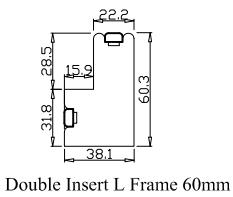

Louvre Quantity(叶片数量): 14

Louvre Size(叶片尺寸): 426mm

Rail Size(上下板尺寸): 478mm

Order No(订单号): BAI 359619 FITZPATRICK

Item(序号): 2

Room(房间号): LIV BAY 2

Louvre Size(叶片类型): 64mm

14

Louvre Quantity(叶片数量): 14

Louvre Size(叶片尺寸): 431mm

Rail Size(上下板尺寸): 483mm

Order No(订单号): BAI 359619 FITZPATRICK

Item(序号): 3

Room(房间号): LIV BAY 3

Louvre Size(叶片类型): 64mm

Double Insert L Frame 60mm

Louvre Quantity(叶片数量): 14

Louvre Size(叶片尺寸): 426mm

Rail Size(上下板尺寸): 478mm

Order No(订单号): BAI 359619 FITZPATRICK

Item(序号): 4

Room(房间号): LIV BAY 4

Louvre Size(叶片类型): 64mm

Double Insert L Frame 60mm

Louvre Quantity(叶片数量): 14

Louvre Size(叶片尺寸): 426mm

Rail Size(上下板尺寸): 478mm

Order No(订单号): BAI 359619 FITZPATRICK

Item(序号): 5

Room(房间号): LIV BAY 5

Louvre Size(叶片类型): 64mm

Double Insert L Frame 60mm