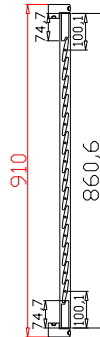

Louvre Quantity(叶片数量): 14

Louvre Size(叶片尺寸): 426mm

Rail Size(上下板尺寸): 478mm

Order No(订单号): BAI 359619 FITZPATRICK

Item(序号): 1

Room(房间号): LIV BAY 1

Louvre Size(叶片类型): 64mm

14

Louvre Quantity(叶片数量): 14

Louvre Size(叶片尺寸): 431mm

Rail Size(上下板尺寸): 483mm

Order No(订单号): BAI 359619 FITZPATRICK

Item(序号): 3

Room(房间号): LIV BAY 3

Louvre Size(叶片类型): 64mm

Double Insert L Frame 60mm

Louvre Quantity(叶片数量): 14

Louvre Size(叶片尺寸): 426mm

Rail Size(上下板尺寸): 478mm

Order No(订单号): BAI 359619 FITZPATRICK

Item(序号): 4

Room(房间号): LIV BAY 4

Louvre Size(叶片类型): 64mm

Double Insert L Frame 60mm

Louvre Quantity(叶片数量): 14

Louvre Size(叶片尺寸): 426mm

Rail Size(上下板尺寸): 478mm

Order No(订单号): BAI 359619 FITZPATRICK

Item(序号): 5

Room(房间号): LIV BAY 5

Louvre Size(叶片类型): 64mm

Double Insert L Frame 60mm