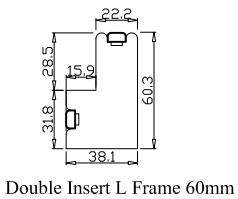

NOTES:

Shutter Color: Winter White(覆盖色)

Hinges Color: White(白色)

Qty(数量): 1

Material(材质): Paulownia(桐木)

Configuration(窗扇结构): L,IN, 4Side, 41.3mm Butt, Double Insert L Frame 60mm

Tilt rod type(拉杆类型): Easy tilt rod(齿条拉杆)

Louvre Quantity(叶片数量): 14

Louvre Size(叶片尺寸): 426mm

Rail Size(上下板尺寸): 478mm

Order No(订单号): BAI 359619 FITZPATRICK

Item(序号): 2

Room(房间号): LIV BAY 2

Louvre Size(叶片类型): 64mm