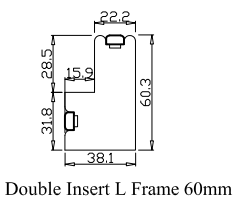

Louvre Quantity(叶片数量): 14

Louvre Size(叶片尺寸): 426mm

Rail Size(上下板尺寸): 478mm

Order No(订单号): BAI 359619 FITZPATRICK

Item(序号): 2

Room(房间号): LIV BAY 2

Louvre Size(叶片类型): 64mm

14

Louvre Quantity(叶片数量): 14

Louvre Size(叶片尺寸): 431mm

Rail Size(上下板尺寸): 483mm

Order No(订单号): BAI 359619 FITZPATRICK

Item(序号): 3

Room(房间号): LIV BAY 3

Louvre Size(叶片类型): 64mm

Double Insert L Frame 60mm

Louvre Quantity(叶片数量): 14

Louvre Size(叶片尺寸): 426mm

Rail Size(上下板尺寸): 478mm

Order No(订单号): BAI 359619 FITZPATRICK

Item(序号): 4

Room(房间号): LIV BAY 4

Louvre Size(叶片类型): 64mm

Double Insert L Frame 60mm

Louvre Quantity(叶片数量): 14

Louvre Size(叶片尺寸): 426mm

Rail Size(上下板尺寸): 478mm

Order No(订单号): BAI 359619 FITZPATRICK

Item(序号): 5

Room(房间号): LIV BAY 5

Louvre Size(叶片类型): 64mm

Double Insert L Frame 60mm