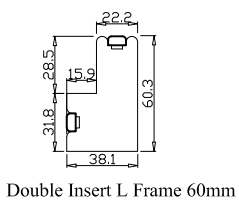

Louvre Quantity(叶片数量): 14

Louvre Size(叶片尺寸): 426mm

Rail Size(上下板尺寸): 478mm

Order No(订单号): BAI 359619 FITZPATRICK

Item(序号): 2

Room(房间号): LIV BAY 2

Louvre Size(叶片类型): 64mm

14

Louvre Quantity(叶片数量): 14

Louvre Size(叶片尺寸): 431mm

Rail Size(上下板尺寸): 483mm

Order No(订单号): BAI 359619 FITZPATRICK

Item(序号): 3

Room(房间号): LIV BAY 3

Louvre Size(叶片类型): 64mm

Double Insert L Frame 60mm

Louvre Quantity(叶片数量): 14

Louvre Size(叶片尺寸): 426mm

Rail Size(上下板尺寸): 478mm

Order No(订单号): BAI 359619 FITZPATRICK

Item(序号): 4

Room(房间号): LIV BAY 4

Louvre Size(叶片类型): 64mm

Double Insert L Frame 60mm

Louvre Quantity(叶片数量): 14

Louvre Size(叶片尺寸): 426mm

Rail Size(上下板尺寸): 478mm

Order No(订单号): BAI 359619 FITZPATRICK

Item(序号): 5

Room(房间号): LIV BAY 5

Louvre Size(叶片类型): 64mm

Double Insert L Frame 60mm