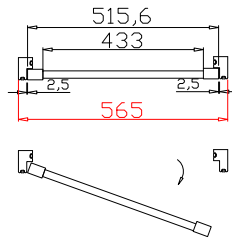

Louvre Quantity(叶片数量): 14

Louvre Size(叶片尺寸): 426mm

Rail Size(上下板尺寸): 478mm

Order No(订单号): BAI 359619 FITZPATRICK

Item(序号): 1

Room(房间号): LIV BAY 1

Louvre Size(叶片类型): 64mm

14

Louvre Quantity(叶片数量): 14

Louvre Size(叶片尺寸): 426mm

Rail Size(上下板尺寸): 478mm

Order No(订单号): BAI 359619 FITZPATRICK

Item(序号): 2

Room(房间号): LIV BAY 2

Louvre Size(叶片类型): 64mm

14

Louvre Quantity(叶片数量): 14

Louvre Size(叶片尺寸): 431mm

Rail Size(上下板尺寸): 483mm

Order No(订单号): BAI 359619 FITZPATRICK

Item(序号): 3

Room(房间号): LIV BAY 3

Louvre Size(叶片类型): 64mm

Double Insert L Frame 60mm

Louvre Quantity(叶片数量): 14

Louvre Size(叶片尺寸): 426mm

Rail Size(上下板尺寸): 478mm

Order No(订单号): BAI 359619 FITZPATRICK

Item(序号): 5

Room(房间号): LIV BAY 5

Louvre Size(叶片类型): 64mm

Double Insert L Frame 60mm