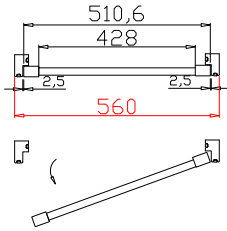

Louvre Quantity(叶片数量): 14

Louvre Size(叶片尺寸): 426mm

Rail Size(上下板尺寸): 478mm

Order No(订单号): BAI 359619 FITZPATRICK

Item(序号): 2

Room(房间号): LIV BAY 2

Louvre Size(叶片类型): 64mm

14

Louvre Quantity(叶片数量): 14

Louvre Size(叶片尺寸): 431mm

Rail Size(上下板尺寸): 483mm

Order No(订单号): BAI 359619 FITZPATRICK

Item(序号): 3

Room(房间号): LIV BAY 3

Louvre Size(叶片类型): 64mm

Double Insert L Frame 60mm

Louvre Quantity(叶片数量): 14

Louvre Size(叶片尺寸): 426mm

Rail Size(上下板尺寸): 478mm

Order No(订单号): BAI 359619 FITZPATRICK

Item(序号): 4

Room(房间号): LIV BAY 4

Louvre Size(叶片类型): 64mm

Double Insert L Frame 60mm

Louvre Quantity(叶片数量): 14

Louvre Size(叶片尺寸): 426mm

Rail Size(上下板尺寸): 478mm

Order No(订单号): BAI 359619 FITZPATRICK

Item(序号): 5

Room(房间号): LIV BAY 5

Louvre Size(叶片类型): 64mm

Double Insert L Frame 60mm