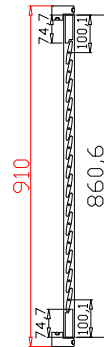

Louvre Quantity(叶片数量): 14

Louvre Size(叶片尺寸): 426mm

Rail Size(上下板尺寸): 478mm

Order No(订单号): BAI 359619 FITZPATRICK

Item(序号): 1

Room(房间号): LIV BAY 1

Louvre Size(叶片类型): 64mm

14

Louvre Quantity(叶片数量): 14

Louvre Size(叶片尺寸): 426mm

Rail Size(上下板尺寸): 478mm

Order No(订单号): BAI 359619 FITZPATRICK

Item(序号): 2

Room(房间号): LIV BAY 2

Louvre Size(叶片类型): 64mm

14

Louvre Quantity(叶片数量): 14

Louvre Size(叶片尺寸): 431mm

Rail Size(上下板尺寸): 483mm

Order No(订单号): BAI 359619 FITZPATRICK

Item(序号): 3

Room(房间号): LIV BAY 3

Louvre Size(叶片类型): 64mm

Double Insert L Frame 60mm

Louvre Quantity(叶片数量): 14

Louvre Size(叶片尺寸): 426mm

Rail Size(上下板尺寸): 478mm

Order No(订单号): BAI 359619 FITZPATRICK

Item(序号): 4

Room(房间号): LIV BAY 4

Louvre Size(叶片类型): 64mm

Double Insert L Frame 60mm