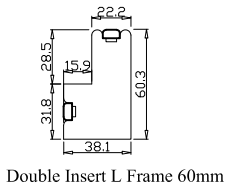

Louvre Quantity(叶片数量): 14

Louvre Size(叶片尺寸): 426mm

Rail Size(上下板尺寸): 478mm

Order No(订单号): BAI 359619 FITZPATRICK

Item(序号): 1

Room(房间号): LIV BAY 1

Louvre Size(叶片类型): 64mm

14

Louvre Quantity(叶片数量): 14

Louvre Size(叶片尺寸): 426mm

Rail Size(上下板尺寸): 478mm

Order No(订单号): BAI 359619 FITZPATRICK

Item(序号): 2

Room(房间号): LIV BAY 2

Louvre Size(叶片类型): 64mm

14

Louvre Quantity(叶片数量): 14

Louvre Size(叶片尺寸): 426mm

Rail Size(上下板尺寸): 478mm

Order No(订单号): BAI 359619 FITZPATRICK

Item(序号): 4

Room(房间号): LIV BAY 4

Louvre Size(叶片类型): 64mm

Double Insert L Frame 60mm

Louvre Quantity(叶片数量): 14

Louvre Size(叶片尺寸): 426mm

Rail Size(上下板尺寸): 478mm

Order No(订单号): BAI 359619 FITZPATRICK

Item(序号): 5

Room(房间号): LIV BAY 5

Louvre Size(叶片类型): 64mm

Double Insert L Frame 60mm