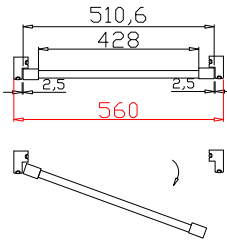

Louvre Quantity(叶片数量): 14

Louvre Size(叶片尺寸): 426mm

Rail Size(上下板尺寸): 478mm

Order No(订单号): BAI 359619 FITZPATRICK

Item(序号): 1

Room(房间号): LIV BAY 1

Louvre Size(叶片类型): 64mm

14

Louvre Quantity(叶片数量): 14

Louvre Size(叶片尺寸): 426mm

Rail Size(上下板尺寸): 478mm

Order No(订单号): BAI 359619 FITZPATRICK

Item(序号): 2

Room(房间号): LIV BAY 2

Louvre Size(叶片类型): 64mm

14

Louvre Quantity(叶片数量): 14

Louvre Size(叶片尺寸): 431mm

Rail Size(上下板尺寸): 483mm

Order No(订单号): BAI 359619 FITZPATRICK

Item(序号): 3

Room(房间号): LIV BAY 3

Louvre Size(叶片类型): 64mm

Double Insert L Frame 60mm

Louvre Quantity(叶片数量): 14

Louvre Size(叶片尺寸): 426mm

Rail Size(上下板尺寸): 478mm

Order No(订单号): BAI 359619 FITZPATRICK

Item(序号): 5

Room(房间号): LIV BAY 5

Louvre Size(叶片类型): 64mm

Double Insert L Frame 60mm