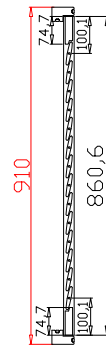

Louvre Quantity(叶片数量): 14

Louvre Size(叶片尺寸): 426mm

Rail Size(上下板尺寸): 478mm

Order No(订单号): BAI 359619 FITZPATRICK

Item(序号): 1

Room(房间号): LIV BAY 1

Louvre Size(叶片类型): 64mm

14

Louvre Quantity(叶片数量): 14

Louvre Size(叶片尺寸): 426mm

Rail Size(上下板尺寸): 478mm

Order No(订单号): BAI 359619 FITZPATRICK

Item(序号): 2

Room(房间号): LIV BAY 2

Louvre Size(叶片类型): 64mm

14

Louvre Quantity(叶片数量): 14

Louvre Size(叶片尺寸): 431mm

Rail Size(上下板尺寸): 483mm

Order No(订单号): BAI 359619 FITZPATRICK

Item(序号): 3

Room(房间号): LIV BAY 3

Louvre Size(叶片类型): 64mm

Double Insert L Frame 60mm

Louvre Quantity(叶片数量): 14

Louvre Size(叶片尺寸): 426mm

Rail Size(上下板尺寸): 478mm

Order No(订单号): BAI 359619 FITZPATRICK

Item(序号): 4

Room(房间号): LIV BAY 4

Louvre Size(叶片类型): 64mm

Double Insert L Frame 60mm