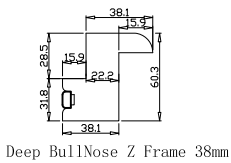

Tilt rod type(拉杆类型): Easy tilt rod(齿条拉杆)

Louvre Quantity(叶片数量): 48

Louvre Size(叶片尺寸): 475.7mm

Rail Size(上下板尺寸): 527.7mm

**magnet on panel and magnet catches on Light gap strip**

注意底部挡光木条上面需要安装磁铁片

Order No(订单号):SCO SB 7276 PRATTIS

Item(序号): 1

Room(房间号):LIV L

Louvre Size(叶片类型): 64mm

NOTES:

Shutter Color:Natural Stone(覆盖色)

Hinges Color:Bright Brass(亮铜色合页)

Qty(数量): 1

Material(材质): Balmoral Pine Wood(松木)

Configuration(窗扇结构): L-DR,IN, 3Side, 41.3mm Astrigal, Deep BullNose Z Frame 38mm

Tilt rod type(拉杆类型): Easy tilt rod(齿条拉杆)

Louvre Quantity(叶片数量): 48

Louvre Size(叶片尺寸): 475.7mm

Rail Size(上下板尺寸): 527.7mm

**magnet on panel and magnet catches on Light gap strip**