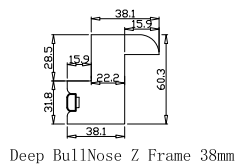

NOTES:

Shutter Color:Natural Stone(覆盖色)

Hinges Color:Bright Brass(亮铜色合页)

Qty(数量): 1

Material(材质): Balmoral Pine Wood(松木)

Configuration(窗扇结构): L-DR,IN, 3Side, 41.3mm Astrigal, Deep BullNose Z Frame 38mm

Tilt rod type(拉杆类型): Easy tilt rod(齿条拉杆)

Louvre Quantity(叶片数量): 48

Louvre Size(叶片尺寸): 475.7mm

Rail Size(上下板尺寸): 527.7mm

magnet on panel and magnet catches on Light gap strip

注意底部挡光木条上面需要安装磁铁片

Order No(订单号):SCO SB 7276 PRATTIS

Item(序号): 2

Room(房间号):LIV R

Louvre Size(叶片类型): 64mm

12

12