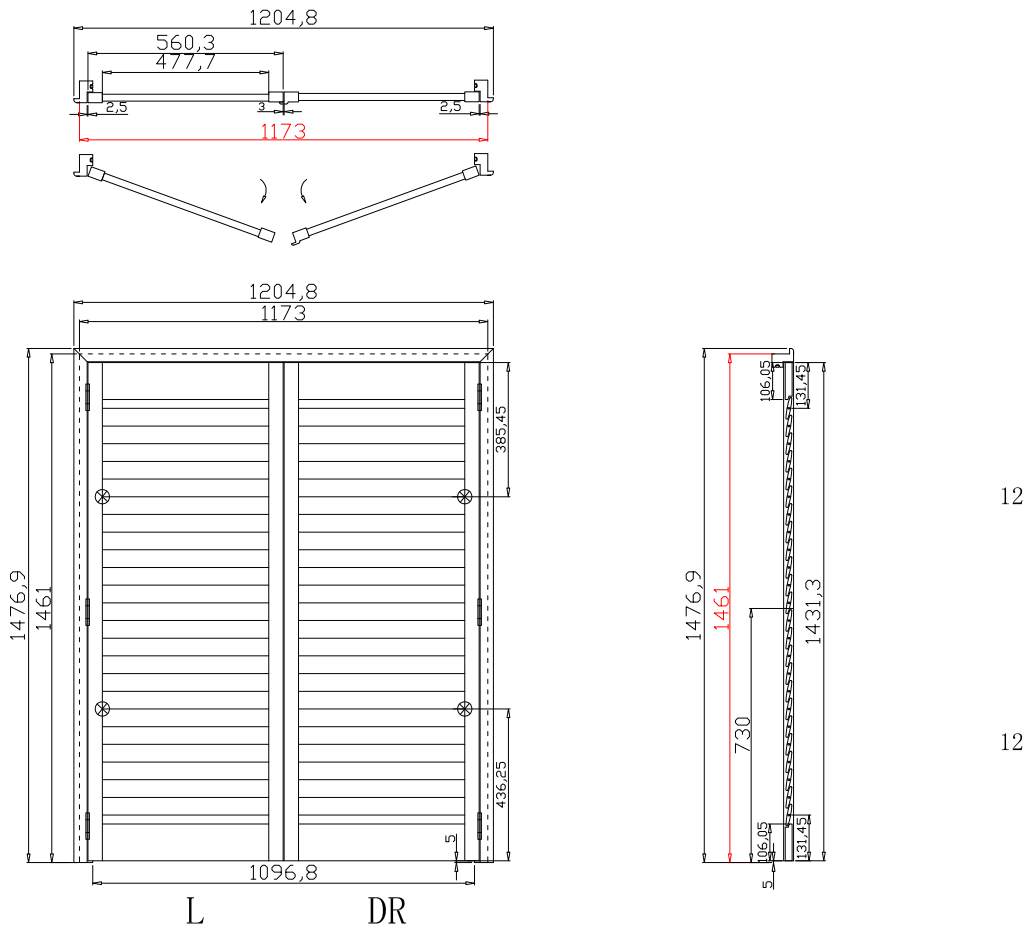

12

12

NOTES:

Shutter Color:Natural Stone(覆盖色)

Hinges Color:Bright Brass(亮铜色合页)

Qty(数量): 1

Material(材质): Balmoral Pine Wood(松木)

Configuration(窗扇结构): L-DR,IN, 3Side, 41.3mm Astrigal, Deep BullNose Z Frame 38mm

Tilt rod type(拉杆类型): Easy tilt rod(齿条拉杆)

Louvre Quantity(叶片数量): 48

Louvre Size(叶片尺寸): 475.7mm

Rail Size(上下板尺寸): 527.7mm

**magnet on panel and magnet catches on Light gap strip**

注意底部挡光木条上面需要安装磁铁片

Order No(订单号):SCO SB 7276 PRATTIS

Item(序号): 1

Room(房间号):LIV L

Louvre Size(叶片类型): 64mm

NOTES:

Shutter Color:Natural Stone(覆盖色)

Hinges Color:Bright Brass(亮铜色合页)

Qty(数量): 1

Material(材质): Balmoral Pine Wood(松木)

Configuration(窗扇结构): L-DR,IN, 3Side, 41.3mm Astrigal, Deep BullNose Z Frame 38mm

Tilt rod type(拉杆类型): Easy tilt rod(齿条拉杆)

Louvre Quantity(叶片数量): 48

Louvre Size(叶片尺寸): 475.7mm

Rail Size(上下板尺寸): 527.7mm

**magnet on panel and magnet catches on Light gap strip**