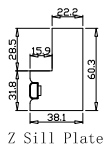

Deep BullNose Z Frame 38mm

Z Sill Plate