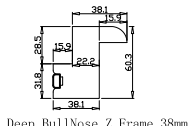

Louvre Quantity(叶片数量): 32,48

Louvre Size(叶片尺寸): 475.5mm,441.8mm

Rail Size(上下板尺寸): 527.5mm,493.8mm

Order No(订单号): GOLD GC 7983 MURRAY

Item(序号): 1

Room(房间号): LIVING

Louvre Size(叶片类型): 89mm

8

Configuration(窗扇结构): LDL-DRDR,IN, 4SP, 41.3mm Astrigal, Deep BullNose Z Frame 38mm

Tilt rod type(拉杆类型): Easy tilt rod(齿条拉杆)

Louvre Quantity(叶片数量): 60

Louvre Size(叶片尺寸): 278.55mm

Rail Size(上下板尺寸): 330.55mm