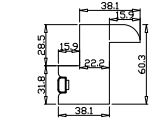

Louvre Quantity(叶片数量): 32,48

Louvre Size(叶片尺寸): 475.5mm,441.8mm

Rail Size(上下板尺寸): 527.5mm,493.8mm

Order No(订单号): GOLD GC 7983 MURRAY

Item(序号): 1

Room(房间号): LIVING

Louvre Size(叶片类型): 89mm

8

Configuration(窗扇结构): LDL-DRDR,IN, 4SP, 41.3mm Astrigal, Deep BullNose Z Frame 38mm

Tilt rod type(拉杆类型): Easy tilt rod(齿条拉杆)

Louvre Quantity(叶片数量): 60

Louvre Size(叶片尺寸): 278.55mm

Rail Size(上下板尺寸): 330.55mm

Order No(订单号): GOLD GC 7983 MURRAY

Item(序号): 2

Room(房间号): SITTING

Louvre Size(叶片类型): 89mm

Z Sill Plate

Deep BullNose Z Frame 38mm