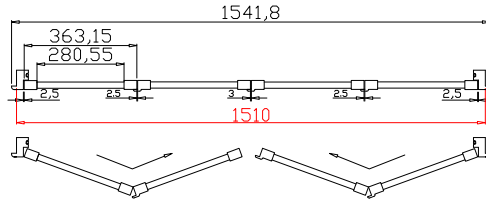

3

12

NOTES:

Shutter Color: Winter White(覆盖色)

Hinges Color: White(白色)

Qty(数量): 1

Material(材质): Paulownia(桐木)

Configuration(窗扇结构): LDL-DRDR,IN, 4SP, 41.3mm Astrigal, Deep BullNose Z Frame 38mm

Tilt rod type(拉杆类型): Easy tilt rod(齿条拉杆)

Louvre Quantity(叶片数量): 60

Louvre Size(叶片尺寸): 278.55mm

Rail Size(上下板尺寸): 330.55mm

Order No(订单号): GOLD GC 7983 MURRAY

Item(序号): 2

Room(房间号): SITTING

Louvre Size(叶片类型): 89mm