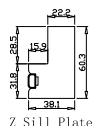

Louvre Quantity(叶片数量): 32,48

Louvre Size(叶片尺寸): 475.5mm,441.8mm

Rail Size(上下板尺寸): 527.5mm,493.8mm

Order No(订单号): GOLD GC 7983 MURRAY

Item(序号): 1

Room(房间号): LIVING

Louvre Size(叶片类型): 89mm

8

Configuration(窗扇结构): LDL-DRDR,IN, 4SP, 41.3mm Astrigal, Deep BullNose Z Frame 38mm

Tilt rod type(拉杆类型): Easy tilt rod(齿条拉杆)

Louvre Quantity(叶片数量): 60

Louvre Size(叶片尺寸): 278.55mm

Rail Size(上下板尺寸): 330.55mm

Order No(订单号): GOLD GC 7983 MURRAY

Item(序号): 2

Room(房间号): SITTING

Louvre Size(叶片类型): 89mm

Z Sill Plate

Deep BullNose Z Frame 38mm