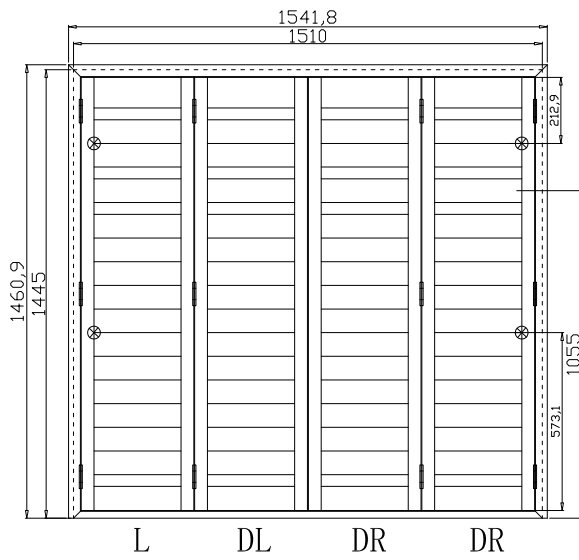

3

12

NOTES:

Shutter Color: Winter White(覆盖色)

Hinges Color: White(白色)

Qty(数量): 1

Material(材质): Paulownia(桐木)

Configuration(窗扇结构): LDL-DRDR,IN, 4SP, 41.3mm Astrigal, Deep BullNose Z Frame 38mm

Tilt rod type(拉杆类型): Easy tilt rod(齿条拉杆)

Louvre Quantity(叶片数量): 60

Louvre Size(叶片尺寸): 278.55mm

Rail Size(上下板尺寸): 330.55mm

Order No(订单号): GOLD GC 7983 MURRAY

Item(序号): 2

Room(房间号): SITTING

Louvre Size(叶片类型): 89mm