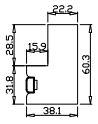

Louvre Quantity(叶片数量): 32,48

Louvre Size(叶片尺寸): 475.5mm,441.8mm

Rail Size(上下板尺寸): 527.5mm,493.8mm

Order No(订单号): GOLD GC 7983 MURRAY

Item(序号): 1

Room(房间号): LIVING

Louvre Size(叶片类型): 89mm

8

Configuration(窗扇结构): LDL-DRDR,IN, 4SP, 41.3mm Astrigal, Deep BullNose Z Frame 38mm

Tilt rod type(拉杆类型): Easy tilt rod(齿条拉杆)

Louvre Quantity(叶片数量): 60

Louvre Size(叶片尺寸): 278.55mm

Rail Size(上下板尺寸): 330.55mm

Order No(订单号): GOLD GC 7983 MURRAY

Item(序号): 2

Room(房间号): SITTING

Louvre Size(叶片类型): 89mm

Z Sill Plate

Deep BullNose Z Frame 38mm