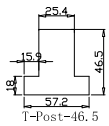

Louvre Quantity(叶片数量): 32,48

Louvre Size(叶片尺寸): 475.5mm,441.8mm

Rail Size(上下板尺寸): 527.5mm,493.8mm

Order No(订单号): GOLD GC 7983 MURRAY

Item(序号): 1

Room(房间号): LIVING

Louvre Size(叶片类型): 89mm

8

Configuration(窗扇结构): LDL-DRDR,IN, 4SP, 41.3mm Astrigal, Deep BullNose Z Frame 38mm

Tilt rod type(拉杆类型): Easy tilt rod(齿条拉杆)

Louvre Quantity(叶片数量): 60

Louvre Size(叶片尺寸): 278.55mm

Rail Size(上下板尺寸): 330.55mm