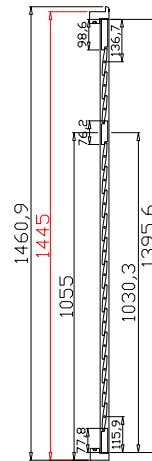

3

12

NOTES:

Shutter Color: Winter White(覆盖色)

Hinges Color: White(白色)

Qty(数量): 1

Material(材质): Paulownia(桐木)

Configuration(窗扇结构): LDL-DRDR,IN, 4SP, 41.3mm Astrigal, Deep BullNose Z Frame 38mm

Tilt rod type(拉杆类型): Easy tilt rod(齿条拉杆)

Louvre Quantity(叶片数量): 60

Louvre Size(叶片尺寸): 278.55mm

Rail Size(上下板尺寸): 330.55mm

Order No(订单号): GOLD GC 7983 MURRAY

Item(序号): 2

Room(房间号): SITTING

Louvre Size(叶片类型): 89mm