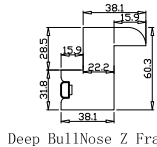

Material(材质): Balmoral Pine Wood(松木)

Configuration(窗扇结构): RDR, IN, 4SP, 41.3mm Astrigal, Deep BullNose Z Frame 38mm

Tilt rod type(拉杆类型): Easy tilt rod(齿条拉杆)

Louvre Quantity(叶片数量): 38

Louvre Size(叶片尺寸): 312.95mm

Rail Size(上下板尺寸): 364.95mm

Order No(订单号): GOLD GC 7993 DAVIDSON

Item(序号): 2

Room(房间号): LIV R

Louvre Size(叶片类型): 76mm

Z Sill Plate

Deep BullNose Z Frame 38mm