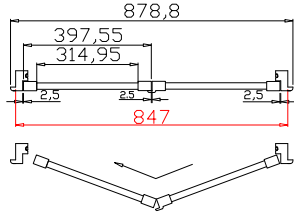

Configuration(窗扇结构): LDL,IN, 4SP, 41.3mm Astrigal, Deep BullNose Z Frame 38mm

Tilt rod type(拉杆类型): Easy tilt rod(齿条拉杆)

Louvre Quantity(叶片数量): 10

Louvre Size(叶片尺寸): 310.95mm

Rail Size(上下板尺寸): 362.95mm

Order No(订单号):GOLD GC 7993 DAVIDSON

Item(序号): 1

Room(房间号):LIV L

Louvre Size(叶片类型): 76mm

19

**NOTES:**

Shutter Color: Timeless White(覆盖色)

Hinges Color: White(白色)

Qty(数量): 1

Material(材质): Balmoral Pine Wood(松木)

Configuration(窗扇结构): RDR, IN, 4SP, 41.3mm Astrigal, Deep BullNose Z Frame 38mm

Tilt rod type(拉杆类型): Easy tilt rod(齿条拉杆)

Louvre Quantity(叶片数量): 38

Louvre Size(叶片尺寸): 312.95mm

Rail Size(上下板尺寸): 364.95mm

Order No(订单号): GOLD GC 7993 DAVIDSON

Item(序号): 2

Room(房间号): LIV R

Louvre Size(叶片类型): 76mm

Z Sill Plate

Deep BullNose Z Frame 38mm