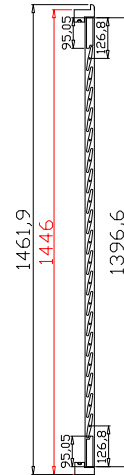

19

NOTES:

Shutter Color: Timeless White(覆盖色)

Hinges Color: White(白色)

Qty(数量): 1

Material(材质): Balmoral Pine Wood(松木)

Configuration(窗扇结构): RDR, IN, 4SP, 41.3mm Astrigal, Deep BullNose Z Frame 38mm

Tilt rod type(拉杆类型): Easy tilt rod(齿条拉杆)

Louvre Quantity(叶片数量): 38

Louvre Size(叶片尺寸): 312.95mm

Rail Size(上下板尺寸): 364.95mm

Order No(订单号): GOLD GC 7993 DAVIDSON

Item(序号): 2

Room(房间号): LIV R

Louvre Size(叶片类型): 76mm