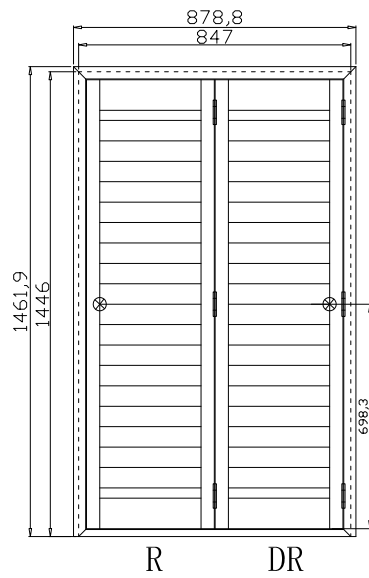

Configuration(窗扇结构): LDL,IN, 4SP, 41.3mm Astrigal, Deep BullNose Z Frame 38mm

Tilt rod type(拉杆类型): Easy tilt rod(齿条拉杆)

Louvre Quantity(叶片数量): 10

Louvre Size(叶片尺寸): 310.95mm

Rail Size(上下板尺寸): 362.95mm

Order No(订单号):GOLD GC 7993 DAVIDSON

Item(序号): 1

Room(房间号):LIV L

Louvre Size(叶片类型): 76mm

19

**NOTES:**

Shutter Color: Timeless White(覆盖色)

Hinges Color: White(白色)

Qty(数量): 1

Material(材质): Balmoral Pine Wood(松木)

Configuration(窗扇结构): RDR, IN, 4SP, 41.3mm Astrigal, Deep BullNose Z Frame 38mm

Tilt rod type(拉杆类型): Easy tilt rod(齿条拉杆)

Louvre Quantity(叶片数量): 38

Louvre Size(叶片尺寸): 312.95mm

Rail Size(上下板尺寸): 364.95mm

Order No(订单号): GOLD GC 7993 DAVIDSON

Item(序号): 2

Room(房间号): LIV R

Louvre Size(叶片类型): 76mm

Z Sill Plate

Deep BullNose Z Frame 38mm