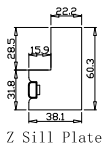

Material(材质): Balmoral Pine Wood(松木)

Configuration(窗扇结构): RDR, IN, 4SP, 41.3mm Astrigal, Deep BullNose Z Frame 38mm

Tilt rod type(拉杆类型): Easy tilt rod(齿条拉杆)

Louvre Quantity(叶片数量): 38

Louvre Size(叶片尺寸): 312.95mm

Rail Size(上下板尺寸): 364.95mm

Order No(订单号): GOLD GC 7993 DAVIDSON

Item(序号): 2

Room(房间号): LIV R

Louvre Size(叶片类型): 76mm

Z Sill Plate

Deep BullNose Z Frame 38mm