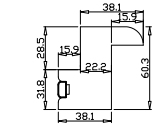

Z Sill Plate

Deep BullNose Z Frame 38mm

NOTES:

Shutter Color:Timeless White(覆盖色)

Hinges Color:White(白色)

Qty(数量): 1

Material(材质): Balmoral Pine Wood(松木)

Configuration(窗扇结构): LDL,IN, 4SP, 41.3mm Astrigal, Deep BullNose Z Frame 38mm

Tilt rod type(拉杆类型): Easy tilt rod(齿条拉杆)

Louvre Quantity(叶片数量): 10

Louvre Size(叶片尺寸): 310.95mm

Rail Size(上下板尺寸): 362.95mm

Order No(订单号):GOLD GC 7993 DAVIDSON

Item(序号): 1

Room(房间号):LIV L

Louvre Size(叶片类型): 76mm