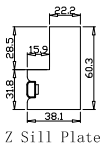

Z Sill Plate