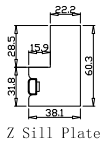

Material(材质): Balmoral Pine Wood(松木)

Louvre Size(叶片类型): 76mm

Configuration(窗扇结构): LD-RDR,IN, 4SP, 41.3mm Astrigal, Deep BullNose Z Frame 38mm

Tilt rod type(拉杆类型): Easy tilt rod(齿条拉杆)

Louvre Quantity(叶片数量): 42

Louvre Size(叶片尺寸): 472.1mm

Rail Size(上下板尺寸): 524.1mm

窗扇左压右, 左扇先打开

Z Sill Plate

Deep BullNose Z Frame 38mm