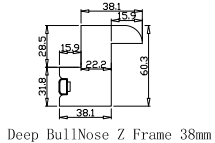

Material(材质): Balmoral Pine Wood(松木)

Louvre Size(叶片类型): 76mm

Configuration(窗扇结构): LD-RDR,IN, 4SP, 41.3mm Astrigal, Deep BullNose Z Frame 38mm

Tilt rod type(拉杆类型): Easy tilt rod(齿条拉杆)

Louvre Quantity(叶片数量): 42

Louvre Size(叶片尺寸): 472.1mm

Rail Size(上下板尺寸): 524.1mm

窗扇左压右, 左扇先打开

Z Sill Plate

Deep BullNose Z Frame 38mm