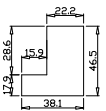

Louvre Quantity(叶片数量): 60

Louvre Size(叶片尺寸): 485.55mm

Rail Size(上下板尺寸): 537.55mm

Order No(订单号): SB 7270 FOTHERINGHAM

Item(序号): 1

Room(房间号): LIV

Louvre Size(叶片类型): 76mm

Z Sill plate