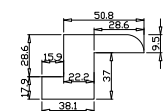

Louvre Quantity(叶片数量): 60

Louvre Size(叶片尺寸): 485.55mm

Rail Size(上下板尺寸): 537.55mm

Order No(订单号): SB 7270 FOTHERINGHAM

Item(序号): 1

Room(房间号): LIV

Louvre Size(叶片类型): 76mm

Z Sill plate