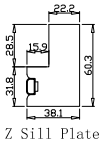

Deep BullNose Z Frame 38mm

Z Sill Plate