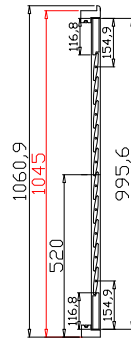

Louvre Quantity(叶片数量): 24

Louvre Size(叶片尺寸): 316.95mm

Rail Size(上下板尺寸): 368.95mm

Order No(订单号):GOLD GC 7987 MORGAN

Item(序号): 3

Room(房间号):LIV L

Louvre Size(叶片类型): 89mm

Z Sill Plate

Configuration(窗扇结构): RDR,IN, 4SP, 41.3mm Astrigal, Deep BullNose Z Frame 38mm

Tilt rod type(拉杆类型): Easy tilt rod(齿条拉杆)

Louvre Quantity(叶片数量): 24

Louvre Size(叶片尺寸): 319.45mm

Rail Size(上下板尺寸): 371.45mm

Order No(订单号): GOLD GC 7987 MORGAN

Item(序号): 4

Room(房间号): LIV R

Louvre Size(叶片类型): 89mm

6

6

5

5

NOTES:

Louvre Quantity(叶片数量): 40

Louvre Size(叶片尺寸): 261.05mm

Rail Size(上下板尺寸): 313.05mm

Order No(订单号): GOLD GC 7987 MORGAN

Item(序号): 5

Room(房间号): BED L

Louvre Size(叶片类型): 89mm

Z Sill Plate