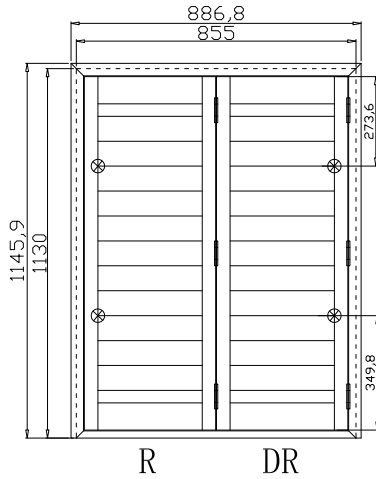

6

6

NOTES:

Shutter Color:Timeless White(覆盖色)

Hinges Color:White(白色)

Qty(数量): 1

Material(材质): Balmoral Pine Wood(松木)

Configuration(窗扇结构): RDR,IN, 4SP, 41.3mm Astrigal, Deep BullNose Z Frame 38mm

Tilt rod type(拉杆类型): Easy tilt rod(齿条拉杆)

Louvre Quantity(叶片数量): 24

Louvre Size(叶片尺寸): 316.95mm

Rail Size(上下板尺寸): 368.95mm

Order No(订单号):GOLD GC 7987 MORGAN

Item(序号): 2

Room(房间号):HALL R

Louvre Size(叶片类型): 89mm