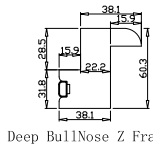

Louvre Quantity(叶片数量): 40

Louvre Size(叶片尺寸): 261.05mm

Rail Size(上下板尺寸): 313.05mm

Order No(订单号): GOLD GC 7987 MORGAN

Item(序号): 5

Room(房间号): BED L

Louvre Size(叶片类型): 89mm

Z Sill Plate

Configuration(窗扇结构): LDL-DRDR,IN, 4SP, 41.3mm Astrigal, Deep BullNose Z Frame 38mm

Tilt rod type(拉杆类型): Easy tilt rod(齿条拉杆)

Louvre Quantity(叶片数量): 40

Louvre Size(叶片尺寸): 261.05mm

Rail Size(上下板尺寸): 313.05mm