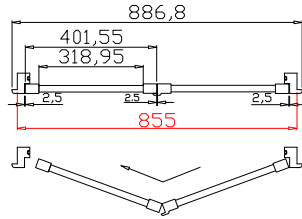

6

6

NOTES:

Shutter Color:Timeless White(覆盖色)

Hinges Color:White(白色)

Qty(数量): 1

Material(材质): Balmoral Pine Wood(松木)

Configuration(窗扇结构): RDR,IN, 4SP, 41.3mm Astrigal, Deep BullNose Z Frame 38mm

Tilt rod type(拉杆类型): Easy tilt rod(齿条拉杆)

Louvre Quantity(叶片数量): 24

Louvre Size(叶片尺寸): 316.95mm

Rail Size(上下板尺寸): 368.95mm

Order No(订单号):GOLD GC 7987 MORGAN

Item(序号): 2

Room(房间号):HALL R

Louvre Size(叶片类型): 89mm