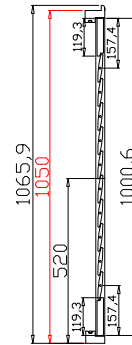

5

5

NOTES:

Shutter Color:Timeless White(覆盖色)

Hinges Color:White(白色)

Qty(数量): 1

Material(材质): Balmoral Pine Wood(松木)

Configuration(窗扇结构): LDL-DRDR,IN, 4SP, 41.3mm Astrigal, Deep BullNose Z Frame 38mm

Tilt rod type(拉杆类型): Easy tilt rod(齿条拉杆)

Louvre Quantity(叶片数量): 40

Louvre Size(叶片尺寸): 261.05mm

Rail Size(上下板尺寸): 313.05mm

Order No(订单号):GOLD GC 7987 MORGAN

Item(序号): 6

Room(房间号): BED R

Louvre Size(叶片类型): 89mm