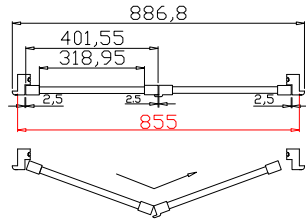

Louvre Quantity(叶片数量): 24

Louvre Size(叶片尺寸): 317.95mm

Rail Size(上下板尺寸): 369.95mm

Order No(订单号):GOLD GC 7987 MORGAN

Item(序号): 1

Room(房间号):HALL L

Louvre Size(叶片类型): 89mm

Z Sill Plate

Qty(数量): 1

Material(材质): Balmoral Pine Wood(松木)

Configuration(窗扇结构): RDR,IN, 4SP, 41.3mm Astrigal, Deep BullNose Z Frame 38mm

Tilt rod type(拉杆类型): Easy tilt rod(齿条拉杆)

Louvre Quantity(叶片数量): 24

Louvre Size(叶片尺寸): 316.95mm

Rail Size(上下板尺寸): 368.95mm

Order No(订单号):GOLD GC 7987 MORGAN

Item(序号): 2

Room(房间号):HALL R

Louvre Size(叶片类型): 89mm

6

6

NOTES:

Louvre Quantity(叶片数量): 24

Louvre Size(叶片尺寸): 316.95mm

Rail Size(上下板尺寸): 368.95mm

Order No(订单号):GOLD GC 7987 MORGAN

Item(序号): 3

Room(房间号):LIV L

Louvre Size(叶片类型): 89mm

Z Sill Plate