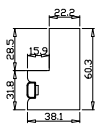

Louvre Quantity(叶片数量): 40

Louvre Size(叶片尺寸): 261.05mm

Rail Size(上下板尺寸): 313.05mm

Order No(订单号): GOLD GC 7987 MORGAN

Item(序号): 5

Room(房间号): BED L

Louvre Size(叶片类型): 89mm

Z Sill Plate

Configuration(窗扇结构): LDL-DRDR,IN, 4SP, 41.3mm Astrigal, Deep BullNose Z Frame 38mm

Tilt rod type(拉杆类型): Easy tilt rod(齿条拉杆)

Louvre Quantity(叶片数量): 40

Louvre Size(叶片尺寸): 261.05mm

Rail Size(上下板尺寸): 313.05mm

Order No(订单号):GOLD GC 7987 MORGAN

Item(序号): 6

Room(房间号): BED R

Louvre Size(叶片类型): 89mm

Z Sill Plate

Deep BullNose Z Frame 38mm