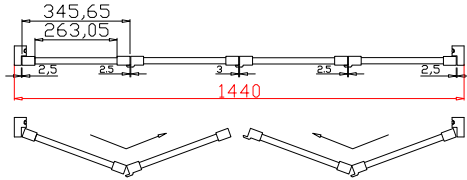

Configuration(窗扇结构): RDR,IN, 4SP, 41.3mm Astrigal, Deep BullNose Z Frame 38mm

Tilt rod type(拉杆类型): Easy tilt rod(齿条拉杆)

Louvre Quantity(叶片数量): 24

Louvre Size(叶片尺寸): 319.45mm

Rail Size(上下板尺寸): 371.45mm

Order No(订单号): GOLD GC 7987 MORGAN

Item(序号): 4

Room(房间号): LIV R

Louvre Size(叶片类型): 89mm

6

6

5

5

NOTES: