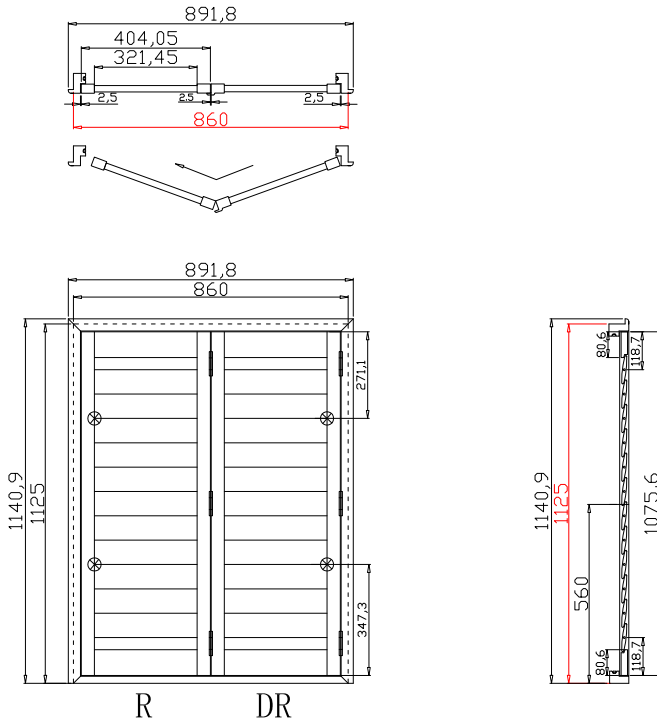

NOTES:

Shutter Color: Timeless White(覆盖色)

Hinges Color: White(白色)

Qty(数量): 1

Material(材质): Balmoral Pine Wood(松木)

Configuration(窗扇结构): RDR,IN, 4SP, 41.3mm Astrigal, Deep BullNose Z Frame 38mm

Tilt rod type(拉杆类型): Easy tilt rod(齿条拉杆)

Louvre Quantity(叶片数量): 24

Louvre Size(叶片尺寸): 319.45mm

Rail Size(上下板尺寸): 371.45mm

Order No(订单号): GOLD GC 7987 MORGAN

Item(序号): 4

Room(房间号): LIV R

Louvre Size(叶片类型): 89mm

6

6