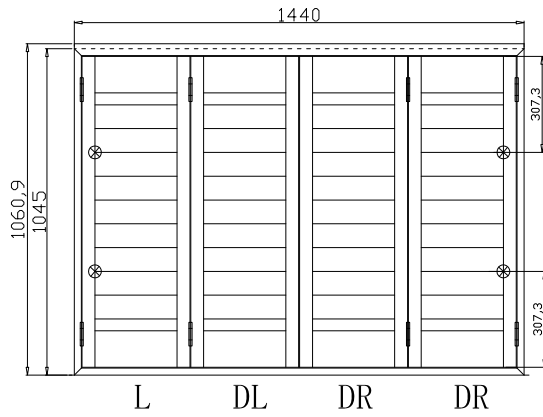

Configuration(窗扇结构): RDR,IN, 4SP, 41.3mm Astrigal, Deep BullNose Z Frame 38mm

Tilt rod type(拉杆类型): Easy tilt rod(齿条拉杆)

Louvre Quantity(叶片数量): 24

Louvre Size(叶片尺寸): 319.45mm

Rail Size(上下板尺寸): 371.45mm

Order No(订单号): GOLD GC 7987 MORGAN

Item(序号): 4

Room(房间号): LIV R

Louvre Size(叶片类型): 89mm

6

6

5

5

NOTES: