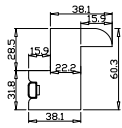

Louvre Quantity(叶片数量): 40

Louvre Size(叶片尺寸): 261.05mm

Rail Size(上下板尺寸): 313.05mm

Order No(订单号): GOLD GC 7987 MORGAN

Item(序号): 5

Room(房间号): BED L

Louvre Size(叶片类型): 89mm

Z Sill Plate

Configuration(窗扇结构): LDL-DRDR,IN, 4SP, 41.3mm Astrigal, Deep BullNose Z Frame 38mm

Tilt rod type(拉杆类型): Easy tilt rod(齿条拉杆)

Louvre Quantity(叶片数量): 40

Louvre Size(叶片尺寸): 261.05mm

Rail Size(上下板尺寸): 313.05mm

Order No(订单号):GOLD GC 7987 MORGAN

Item(序号): 6

Room(房间号): BED R

Louvre Size(叶片类型): 89mm

Z Sill Plate

Deep BullNose Z Frame 38mm