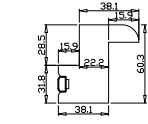

Louvre Quantity(叶片数量): 24

Louvre Size(叶片尺寸): 317.95mm

Rail Size(上下板尺寸): 369.95mm

Order No(订单号):GOLD GC 7987 MORGAN

Item(序号): 1

Room(房间号):HALL L

Louvre Size(叶片类型): 89mm

Z Sill Plate