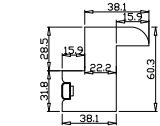

Louvre Quantity(叶片数量): 24

Louvre Size(叶片尺寸): 316.95mm

Rail Size(上下板尺寸): 368.95mm

Order No(订单号):GOLD GC 7987 MORGAN

Item(序号): 3

Room(房间号):LIV L

Louvre Size(叶片类型): 89mm

Z Sill Plate

Configuration(窗扇结构): RDR,IN, 4SP, 41.3mm Astrigal, Deep BullNose Z Frame 38mm

Tilt rod type(拉杆类型): Easy tilt rod(齿条拉杆)

Louvre Quantity(叶片数量): 24

Louvre Size(叶片尺寸): 319.45mm

Rail Size(上下板尺寸): 371.45mm

Order No(订单号): GOLD GC 7987 MORGAN