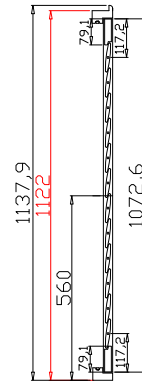

Louvre Quantity(叶片数量): 24

Louvre Size(叶片尺寸): 317.95mm

Rail Size(上下板尺寸): 369.95mm

Order No(订单号):GOLD GC 7987 MORGAN

Item(序号): 1

Room(房间号):HALL L

Louvre Size(叶片类型): 89mm

Z Sill Plate

Qty(数量): 1

Material(材质): Balmoral Pine Wood(松木)

Configuration(窗扇结构): RDR,IN, 4SP, 41.3mm Astrigal, Deep BullNose Z Frame 38mm

Tilt rod type(拉杆类型): Easy tilt rod(齿条拉杆)

Louvre Quantity(叶片数量): 24

Louvre Size(叶片尺寸): 316.95mm

Rail Size(上下板尺寸): 368.95mm

Order No(订单号):GOLD GC 7987 MORGAN

Item(序号): 2

Room(房间号):HALL R

Louvre Size(叶片类型): 89mm

6

6

NOTES:

Louvre Quantity(叶片数量): 24

Louvre Size(叶片尺寸): 316.95mm

Rail Size(上下板尺寸): 368.95mm

Order No(订单号):GOLD GC 7987 MORGAN

Item(序号): 3

Room(房间号):LIV L

Louvre Size(叶片类型): 89mm

Z Sill Plate