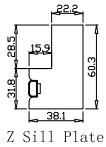

Z Sill Plate