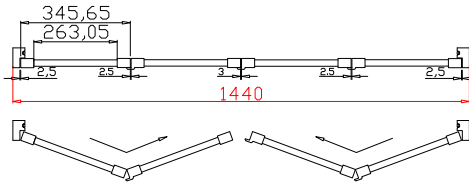

5

5

NOTES:

Shutter Color:Timeless White(覆盖色)

Hinges Color:White(白色)

Qty(数量): 1

Material(材质): Balmoral Pine Wood(松木)

Configuration(窗扇结构): LDL-DRDR,IN, 4SP, 41.3mm Astrigal, Deep BullNose Z Frame 38mm

Tilt rod type(拉杆类型): Easy tilt rod(齿条拉杆)

Louvre Quantity(叶片数量): 40

Louvre Size(叶片尺寸): 261.05mm

Rail Size(上下板尺寸): 313.05mm

Order No(订单号):GOLD GC 7987 MORGAN

Item(序号): 6

Room(房间号): BED R

Louvre Size(叶片类型): 89mm