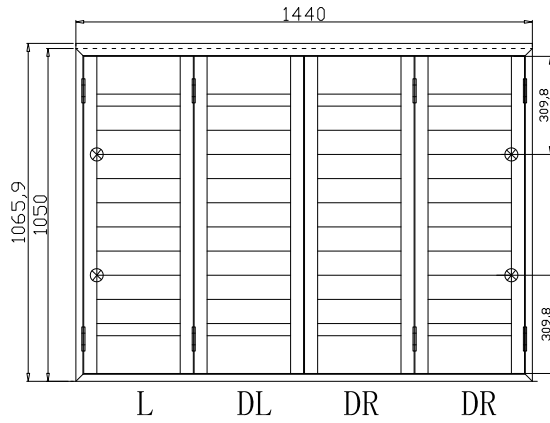

5

5

NOTES:

Shutter Color:Timeless White(覆盖色)

Hinges Color:White(白色)

Qty(数量): 1

Material(材质): Balmoral Pine Wood(松木)

Configuration(窗扇结构): LDL-DRDR,IN, 4SP, 41.3mm Astrigal, Deep BullNose Z Frame 38mm

Tilt rod type(拉杆类型): Easy tilt rod(齿条拉杆)

Louvre Quantity(叶片数量): 40

Louvre Size(叶片尺寸): 261.05mm

Rail Size(上下板尺寸): 313.05mm

Order No(订单号):GOLD GC 7987 MORGAN

Item(序号): 6

Room(房间号): BED R

Louvre Size(叶片类型): 89mm