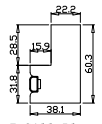

Louvre Quantity(叶片数量): 24

Louvre Size(叶片尺寸): 317.95mm

Rail Size(上下板尺寸): 369.95mm

Order No(订单号):GOLD GC 7987 MORGAN

Item(序号): 1

Room(房间号):HALL L

Louvre Size(叶片类型): 89mm

Z Sill Plate

Rail Size(上下板尺寸): 368.95mm

Order No(订单号):GOLD GC 7987 MORGAN

Item(序号): 2

Room(房间号):HALL R

Louvre Size(叶片类型): 89mm

6

6

NOTES: