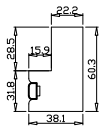

Rail Size(上下板尺寸): 368.95mm

Order No(订单号):GOLD GC 7987 MORGAN

Item(序号): 2

Room(房间号):HALL R

Louvre Size(叶片类型): 89mm

6

6

NOTES:

Louvre Quantity(叶片数量): 24

Louvre Size(叶片尺寸): 316.95mm

Rail Size(上下板尺寸): 368.95mm

Order No(订单号):GOLD GC 7987 MORGAN

Item(序号): 3

Room(房间号):LIV L

Louvre Size(叶片类型): 89mm

Z Sill Plate

Configuration(窗扇结构): RDR,IN, 4SP, 41.3mm Astrigal, Deep BullNose Z Frame 38mm

Tilt rod type(拉杆类型): Easy tilt rod(齿条拉杆)

Louvre Quantity(叶片数量): 24

Louvre Size(叶片尺寸): 319.45mm

Rail Size(上下板尺寸): 371.45mm

Order No(订单号): GOLD GC 7987 MORGAN

Item(序号): 4

Room(房间号): LIV R

Louvre Size(叶片类型): 89mm

6

6

5

5

NOTES: