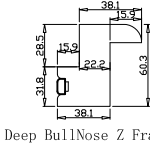

Louvre Quantity(叶片数量): 24

Louvre Size(叶片尺寸): 316.95mm

Rail Size(上下板尺寸): 368.95mm

Order No(订单号):GOLD GC 7987 MORGAN

Item(序号): 3

Room(房间号):LIV L

Louvre Size(叶片类型): 89mm

Z Sill Plate

Deep BullNose Z Frame 38mm

Z Sill Plate

Deep BullNose Z Frame 38mm

NOTES:

Shutter Color: Timeless White(覆盖色)

Hinges Color: White(白色)

Qty(数量): 1

Material(材质): Balmoral Pine Wood(松木)

Configuration(窗扇结构): RDR,IN, 4SP, 41.3mm Astrigal, Deep BullNose Z Frame 38mm

Tilt rod type(拉杆类型): Easy tilt rod(齿条拉杆)

Louvre Quantity(叶片数量): 24

Louvre Size(叶片尺寸): 319.45mm

Rail Size(上下板尺寸): 371.45mm

Order No(订单号): GOLD GC 7987 MORGAN