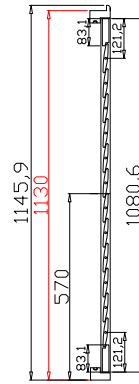

6

6

NOTES:

Shutter Color:Timeless White(覆盖色)

Hinges Color:White(白色)

Qty(数量): 1

Material(材质): Balmoral Pine Wood(松木)

Configuration(窗扇结构): RDR,IN, 4SP, 41.3mm Astrigal, Deep BullNose Z Frame 38mm

Tilt rod type(拉杆类型): Easy tilt rod(齿条拉杆)

Louvre Quantity(叶片数量): 24

Louvre Size(叶片尺寸): 316.95mm

Rail Size(上下板尺寸): 368.95mm

Order No(订单号):GOLD GC 7987 MORGAN

Item(序号): 2

Room(房间号):HALL R

Louvre Size(叶片类型): 89mm