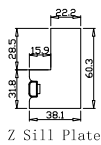

Louvre Quantity(叶片数量): 40

Louvre Size(叶片尺寸): 261.05mm

Rail Size(上下板尺寸): 313.05mm

Order No(订单号): GOLD GC 7987 MORGAN

Item(序号): 5

Room(房间号): BED L

Louvre Size(叶片类型): 89mm

Z Sill Plate

Configuration(窗扇结构): LDL-DRDR,IN, 4SP, 41.3mm Astrigal, Deep BullNose Z Frame 38mm

Tilt rod type(拉杆类型): Easy tilt rod(齿条拉杆)

Louvre Quantity(叶片数量): 40

Louvre Size(叶片尺寸): 261.05mm

Rail Size(上下板尺寸): 313.05mm