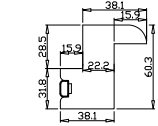

Deep BullNose Z Frame 38mm

NOTES:

Shutter Color:Timeless White(覆盖色)

Hinges Color:White(白色)

Qty(数量): 1

Material(材质): Balmoral Pine Wood(松木)

Configuration(窗扇结构): RDR,IN, 4SP, 41.3mm Astrigal, Deep BullNose Z Frame 38mm

Tilt rod type(拉杆类型): Easy tilt rod(齿条拉杆)

Louvre Quantity(叶片数量): 24

Louvre Size(叶片尺寸): 316.95mm

Rail Size(上下板尺寸): 368.95mm

Order No(订单号):GOLD GC 7987 MORGAN

Item(序号): 2

Room(房间号):HALL R

Louvre Size(叶片类型): 89mm