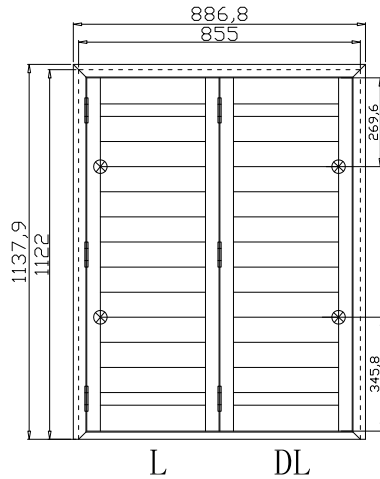

Louvre Quantity(叶片数量): 24

Louvre Size(叶片尺寸): 317.95mm

Rail Size(上下板尺寸): 369.95mm

Order No(订单号):GOLD GC 7987 MORGAN

Item(序号): 1

Room(房间号):HALL L

Louvre Size(叶片类型): 89mm

Z Sill Plate

Qty(数量): 1

Material(材质): Balmoral Pine Wood(松木)

Configuration(窗扇结构): RDR,IN, 4SP, 41.3mm Astrigal, Deep BullNose Z Frame 38mm

Tilt rod type(拉杆类型): Easy tilt rod(齿条拉杆)

Louvre Quantity(叶片数量): 24

Louvre Size(叶片尺寸): 316.95mm

Rail Size(上下板尺寸): 368.95mm

Order No(订单号):GOLD GC 7987 MORGAN

Item(序号): 2

Room(房间号):HALL R

Louvre Size(叶片类型): 89mm

6

6

NOTES:

Louvre Quantity(叶片数量): 24

Louvre Size(叶片尺寸): 316.95mm

Rail Size(上下板尺寸): 368.95mm

Order No(订单号):GOLD GC 7987 MORGAN

Item(序号): 3

Room(房间号):LIV L

Louvre Size(叶片类型): 89mm

Z Sill Plate