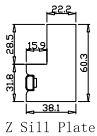

Tilt rod type(拉杆类型): Easy tilt rod(齿条拉杆)

Louvre Quantity(叶片数量): 68

Louvre Size(叶片尺寸): 311.8mm

Rail Size(上下板尺寸): 363.8mm

Order No(订单号):HOME Mary Dickson

Item(序号): 1

Room(房间号): front room

Louvre Size(叶片类型): 76mm

Z Sill Plate

Deep BullNose Z Frame 38mm