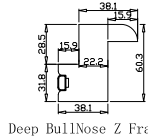

Tilt rod type(拉杆类型): Easy tilt rod(齿条拉杆)

Louvre Quantity(叶片数量): 68

Louvre Size(叶片尺寸): 311.8mm

Rail Size(上下板尺寸): 363.8mm

Order No(订单号):HOME Mary Dickson

Item(序号): 1

Room(房间号): front room

Louvre Size(叶片类型): 76mm

Z Sill Plate

Deep BullNose Z Frame 38mm