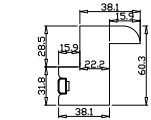

Configuration(窗扇结构): LDL-DRDR,IN, 4SP, 41.3mm Astrigal, Deep BullNose Z Frame 38mm  
Tilt rod type(拉杆类型): Easy tilt rod(齿条拉杆)

Louvre Quantity(叶片数量): 48

Louvre Size(叶片尺寸): 264.8mm

Rail Size(上下板尺寸): 316.8mm

Order No(订单号):HOME Tracy Syme

Item(序号): 2

Room(房间号): Front Bedroom

Louvre Size(叶片类型): 89mm

Z Sill Plate

Deep BullNose Z Frame 38mm