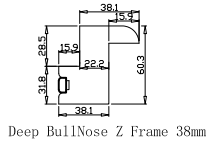

Louvre Quantity(叶片数量): 48

Louvre Size(叶片尺寸): 393.05mm

Rail Size(上下板尺寸): 445.05mm

Order No(订单号): HOME Tracy Syme

Item(序号): 1

Room(房间号): Living Room

Louvre Size(叶片类型): 89mm

Z Sill Plate

Deep BullNose Z Frame 38mm

Batten: 20\*15\*1200 (mm)  
Timeless White(覆盖色)

12

**NOTES:**

Shutter Color:Timeless White(覆盖色)

Hinges Color:White(白色)

Qty(数量): 1

Material(材质): Balmoral Pine Wood(松木)

Configuration(窗扇结构): LDL-DRDR,IN, 4SP, 41.3mm Astrigal, Deep BullNose Z Frame 38mm  
Tilt rod type(拉杆类型): Easy tilt rod(齿条拉杆)

Louvre Quantity(叶片数量): 48

Louvre Size(叶片尺寸): 264.8mm

Rail Size(上下板尺寸): 316.8mm