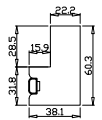

Louvre Quantity(叶片数量): 48

Louvre Size(叶片尺寸): 393.05mm

Rail Size(上下板尺寸): 445.05mm

Order No(订单号): HOME Tracy Syme

Item(序号): 1

Room(房间号): Living Room

Louvre Size(叶片类型): 89mm

Z Sill Plate

Configuration(窗扇结构): LDL-DRDR,IN, 4SP, 41.3mm Astrigal, Deep BullNose Z Frame 38mm  
Tilt rod type(拉杆类型): Easy tilt rod(齿条拉杆)

Louvre Quantity(叶片数量): 48

Louvre Size(叶片尺寸): 264.8mm

Rail Size(上下板尺寸): 316.8mm

Order No(订单号):HOME Tracy Syme

Item(序号): 2

Room(房间号): Front Bedroom

Louvre Size(叶片类型): 89mm

Z Sill Plate

Deep BullNose Z Frame 38mm