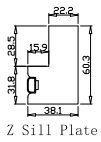

Louvre Quantity(叶片数量): 48

Louvre Size(叶片尺寸): 393.05mm

Rail Size(上下板尺寸): 445.05mm

Order No(订单号): HOME Tracy Syme

Item(序号): 1

Room(房间号): Living Room

Louvre Size(叶片类型): 89mm

Z Sill Plate

Deep BullNose Z Frame 38mm

Batten: 20\*15\*1200 (mm)  
Timeless White(覆盖色)

12

**NOTES:**

Shutter Color:Timeless White(覆盖色)

Hinges Color:White(白色)

Qty(数量): 1

Material(材质): Balmoral Pine Wood(松木)

Configuration(窗扇结构): LDL-DRDR,IN, 4SP, 41.3mm Astrigal, Deep BullNose Z Frame 38mm  
Tilt rod type(拉杆类型): Easy tilt rod(齿条拉杆)

Louvre Quantity(叶片数量): 48

Louvre Size(叶片尺寸): 264.8mm

Rail Size(上下板尺寸): 316.8mm

Order No(订单号):HOME Tracy Syme

Item(序号): 2

Room(房间号): Front Bedroom

Louvre Size(叶片类型): 89mm

Z Sill Plate

Deep BullNose Z Frame 38mm