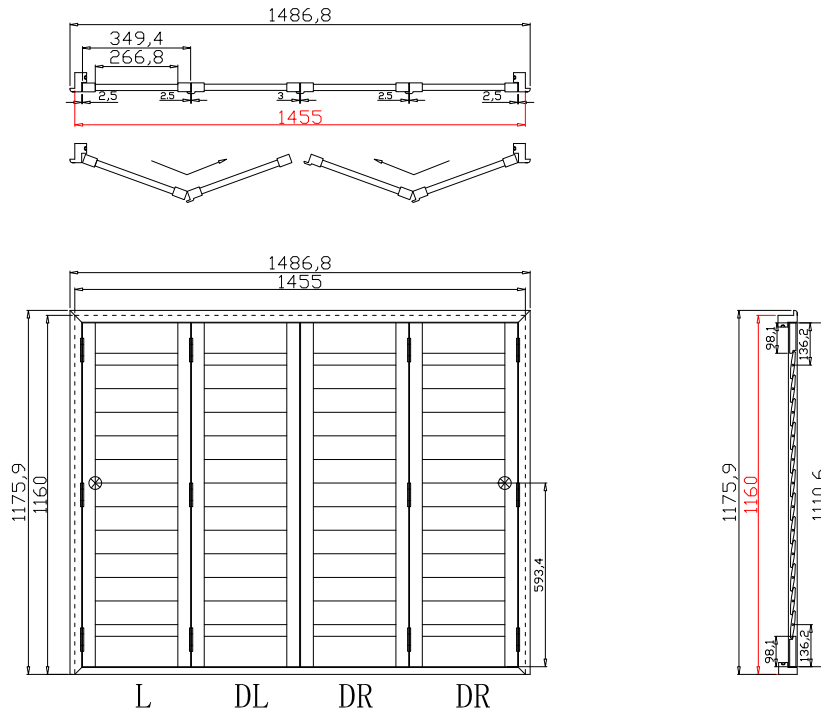

Louvre Quantity(叶片数量): 48

Louvre Size(叶片尺寸): 393.05mm

Rail Size(上下板尺寸): 445.05mm

Order No(订单号): HOME Tracy Syme

Item(序号): 1

Room(房间号): Living Room

Louvre Size(叶片类型): 89mm

Z Sill Plate

Deep BullNose Z Frame 38mm

Batten: 20\*15\*1200 (mm)  
Timeless White(覆盖色)

12

**NOTES:**

Shutter Color:Timeless White(覆盖色)

Hinges Color:White(白色)

Qty(数量): 1

Material(材质): Balmoral Pine Wood(松木)

Configuration(窗扇结构): LDL-DRDR,IN, 4SP, 41.3mm Astrigal, Deep BullNose Z Frame 38mm  
Tilt rod type(拉杆类型): Easy tilt rod(齿条拉杆)

Louvre Quantity(叶片数量): 48

Louvre Size(叶片尺寸): 264.8mm

Rail Size(上下板尺寸): 316.8mm

Order No(订单号):HOME Tracy Syme

Item(序号): 2

Room(房间号): Front Bedroom

Louvre Size(叶片类型): 89mm

Z Sill Plate

Deep BullNose Z Frame 38mm