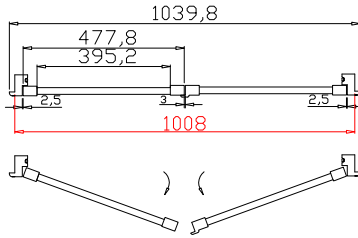

Tilt rod type(拉杆类型): Easy tilt rod(齿条拉杆)

Louvre Quantity(叶片数量): 64

Louvre Size(叶片尺寸): 414.8mm

Rail Size(上下板尺寸): 466.8mm

Order No(订单号):HOME Tricia Bissett

Item(序号): 1

Room(房间号): Living room

Louvre Size(叶片类型): 76mm

∞

∞

8
8

Z Sill Plate

Deep BullNose Z Frame 38mm

NOTES:

- Shutter Color:Timeless White(覆盖色)
- Hinges Color:White(白色)
- Qty(数量): 1
- Material(材质): Balmoral Pine Wood(松木)
- Configuration(窗扇结构): LDL-DRDR,IN, 4SP, 41.3mm Astrigal, Deep BullNose Z Frame 38mm
- Tilt rod type(拉杆类型): Easy tilt rod(齿条拉杆)
- Louvre Quantity(叶片数量): 64
- Louvre Size(叶片尺寸): 419.8mm
- Rail Size(上下板尺寸): 471.8mm
- Order No(订单号):HOME Tricia Bissett
- Item(序号): 2
- Room(房间号): Front Bedroom
- Louvre Size(叶片类型): 76mm

Configuration(窗扇结构): L-DR,IN, 4SP, 41.3mm Astrigal, Deep BullNose Z Frame 38mm

Tilt rod type(拉杆类型): Easy tilt rod(齿条拉杆)

Louvre Quantity(叶片数量): 32

Louvre Size(叶片尺寸): 393.2mm

Rail Size(上下板尺寸): 445.2mm

Order No(订单号): HOME Tricia Bissett