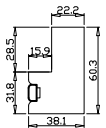

Configuration(窗扇结构): L-DR,IN, 4SP, 41.3mm Astrigal, Deep BullNose Z Frame 38mm

Tilt rod type(拉杆类型): Easy tilt rod(齿条拉杆)

Louvre Quantity(叶片数量): 32

Louvre Size(叶片尺寸): 393.2mm

Rail Size(上下板尺寸): 445.2mm

Order No(订单号): HOME Tricia Bissett

Item(序号): 3

Room(房间号): Hallway

Louvre Size(叶片类型): 76mm

Z Sill Plate

Deep BullNose Z Frame 38mm