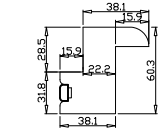

Configuration(窗扇结构): L-DR,IN, 4SP, 41.3mm Astrigal, Deep BullNose Z Frame 38mm

Tilt rod type(拉杆类型): Easy tilt rod(齿条拉杆)

Louvre Quantity(叶片数量): 32

Louvre Size(叶片尺寸): 393.2mm

Rail Size(上下板尺寸): 445.2mm

Order No(订单号): HOME Tricia Bissett

Item(序号): 3

Room(房间号): Hallway

Louvre Size(叶片类型): 76mm

Z Sill Plate

Deep BullNose Z Frame 38mm