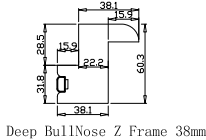

Z Sill Plate

Deep BullNose Z Frame 38mm

NOTES:

Shutter Color:Timeless White(覆盖色)

Hinges Color:White(白色)

Qty(数量): 1

Material(材质): Balmoral Pine Wood(松木)

Configuration(窗扇结构): LDL-DRDR,IN, 4SP, 41.3mm Astrigal, Deep BullNose Z Frame 38mm

Tilt rod type(拉杆类型): Easy tilt rod(齿条拉杆)

Louvre Quantity(叶片数量): 64

Louvre Size(叶片尺寸): 414.8mm

Rail Size(上下板尺寸): 466.8mm

Order No(订单号):HOME Tricia Bissett

Item(序号): 1

Room(房间号): Living room

Louvre Size(叶片类型): 76mm

∞

∞

8
8

Z Sill Plate

Deep BullNose Z Frame 38mm

NOTES:

- Shutter Color:Timeless White(覆盖色)
- Hinges Color:White(白色)
- Qty(数量): 1
- Material(材质): Balmoral Pine Wood(松木)
- Configuration(窗扇结构): LDL-DRDR,IN, 4SP, 41.3mm Astrigal, Deep BullNose Z Frame 38mm
- Tilt rod type(拉杆类型): Easy tilt rod(齿条拉杆)
- Louvre Quantity(叶片数量): 64
- Louvre Size(叶片尺寸): 419.8mm
- Rail Size(上下板尺寸): 471.8mm
- Order No(订单号):HOME Tricia Bissett
- Item(序号): 2
- Room(房间号): Front Bedroom
- Louvre Size(叶片类型): 76mm

Configuration(窗扇结构): L-DR,IN, 4SP, 41.3mm Astrigal, Deep BullNose Z Frame 38mm

Tilt rod type(拉杆类型): Easy tilt rod(齿条拉杆)

Louvre Quantity(叶片数量): 32

Louvre Size(叶片尺寸): 393.2mm

Rail Size(上下板尺寸): 445.2mm

Order No(订单号): HOME Tricia Bissett