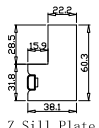

Tilt rod type(拉杆类型): Easy tilt rod(齿条拉杆)

Louvre Quantity(叶片数量): 64

Louvre Size(叶片尺寸): 414.8mm

Rail Size(上下板尺寸): 466.8mm

Order No(订单号):HOME Tricia Bissett

Item(序号): 1

Room(房间号): Living room

Louvre Size(叶片类型): 76mm

∞

∞

8
8

Z Sill Plate

Deep BullNose Z Frame 38mm

NOTES:

- Shutter Color:Timeless White(覆盖色)
- Hinges Color:White(白色)
- Qty(数量): 1
- Material(材质): Balmoral Pine Wood(松木)
- Configuration(窗扇结构): LDL-DRDR,IN, 4SP, 41.3mm Astrigal, Deep BullNose Z Frame 38mm
- Tilt rod type(拉杆类型): Easy tilt rod(齿条拉杆)
- Louvre Quantity(叶片数量): 64
- Louvre Size(叶片尺寸): 419.8mm
- Rail Size(上下板尺寸): 471.8mm
- Order No(订单号):HOME Tricia Bissett
- Item(序号): 2
- Room(房间号): Front Bedroom
- Louvre Size(叶片类型): 76mm

Configuration(窗扇结构): L-DR,IN, 4SP, 41.3mm Astrigal, Deep BullNose Z Frame 38mm

Tilt rod type(拉杆类型): Easy tilt rod(齿条拉杆)

Louvre Quantity(叶片数量): 32

Louvre Size(叶片尺寸): 393.2mm

Rail Size(上下板尺寸): 445.2mm

Order No(订单号): HOME Tricia Bissett