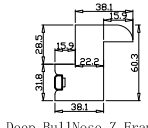

Tilt rod type(拉杆类型): Easy tilt rod(齿条拉杆)

Louvre Quantity(叶片数量): 64

Louvre Size(叶片尺寸): 414.8mm

Rail Size(上下板尺寸): 466.8mm

Order No(订单号):HOME Tricia Bissett

Item(序号): 1

Room(房间号): Living room

Louvre Size(叶片类型): 76mm

∞

∞

8
8

Z Sill Plate

Deep BullNose Z Frame 38mm

NOTES:

- Shutter Color:Timeless White(覆盖色)
- Hinges Color:White(白色)
- Qty(数量): 1
- Material(材质): Balmoral Pine Wood(松木)
- Configuration(窗扇结构): LDL-DRDR,IN, 4SP, 41.3mm Astrigal, Deep BullNose Z Frame 38mm
- Tilt rod type(拉杆类型): Easy tilt rod(齿条拉杆)
- Louvre Quantity(叶片数量): 64
- Louvre Size(叶片尺寸): 419.8mm
- Rail Size(上下板尺寸): 471.8mm
- Order No(订单号):HOME Tricia Bissett
- Item(序号): 2
- Room(房间号): Front Bedroom
- Louvre Size(叶片类型): 76mm

Configuration(窗扇结构): L-DR,IN, 4SP, 41.3mm Astrigal, Deep BullNose Z Frame 38mm

Tilt rod type(拉杆类型): Easy tilt rod(齿条拉杆)

Louvre Quantity(叶片数量): 32

Louvre Size(叶片尺寸): 393.2mm

Rail Size(上下板尺寸): 445.2mm

Order No(订单号): HOME Tricia Bissett