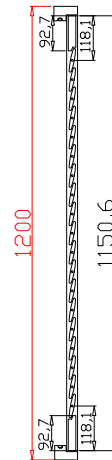

Louvre Quantity(叶片数量): 19

Louvre Size(叶片尺寸): 566mm

Rail Size(上下板尺寸): 618mm

Order No(订单号): FALK HANNA

Item(序号): 1

Room(房间号): KITCHEN

Louvre Size(叶片类型): 64mm

Deep Plain L Frame 60mm

Louvre Quantity(叶片数量): 19

Louvre Size(叶片尺寸): 563mm

Rail Size(上下板尺寸): 615mm

Order No(订单号): FALK HANNA

Item(序号): 2

Room(房间号): LOUNGE LEFT

Louvre Size(叶片类型): 64mm

Deep Plain L Frame 60mm

Louvre Quantity(叶片数量): 19

Louvre Size(叶片尺寸): 568mm

Rail Size(上下板尺寸): 620mm

Order No(订单号):FALK HANNA

Item(序号): 3

Room(房间号): LOUNGE RIGHT

Louvre Size(叶片类型): 64mm

16

Louvre Size(叶片尺寸): 556mm

Rail Size(上下板尺寸): 608mm

Order No(订单号): FALK HANNA

Item(序号): 5

Room(房间号): DOUBLE ROOM LEFT

Louvre Size(叶片类型): 64mm

16

NOTES: