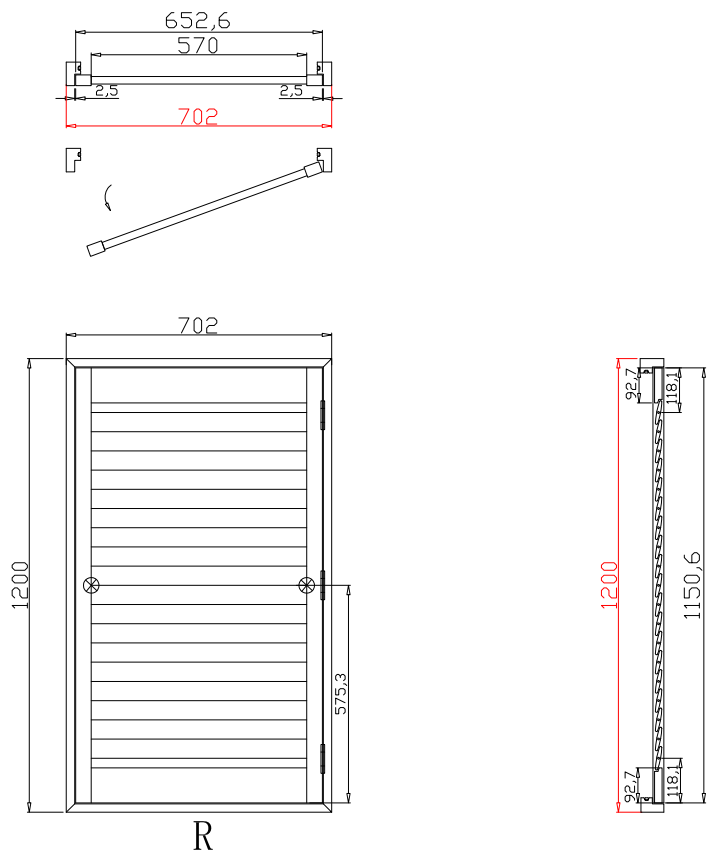

Louvre Quantity(叶片数量): 19

Louvre Size(叶片尺寸): 566mm

Rail Size(上下板尺寸): 618mm

Order No(订单号): FALK HANNA

Item(序号): 1

Room(房间号): KITCHEN

Louvre Size(叶片类型): 64mm

Deep Plain L Frame 60mm

Louvre Quantity(叶片数量): 19

Louvre Size(叶片尺寸): 563mm

Rail Size(上下板尺寸): 615mm

Order No(订单号): FALK HANNA

Item(序号): 2

Room(房间号): LOUNGE LEFT

Louvre Size(叶片类型): 64mm

Deep Plain L Frame 60mm

Louvre Quantity(叶片数量): 19

Louvre Size(叶片尺寸): 568mm

Rail Size(上下板尺寸): 620mm

Order No(订单号):FALK HANNA

Item(序号): 3

Room(房间号): LOUNGE RIGHT

Louvre Size(叶片类型): 64mm

16

Louvre Size(叶片尺寸): 556mm

Rail Size(上下板尺寸): 608mm

Order No(订单号): FALK HANNA

Item(序号): 5

Room(房间号): DOUBLE ROOM LEFT

Louvre Size(叶片类型): 64mm

16

NOTES: