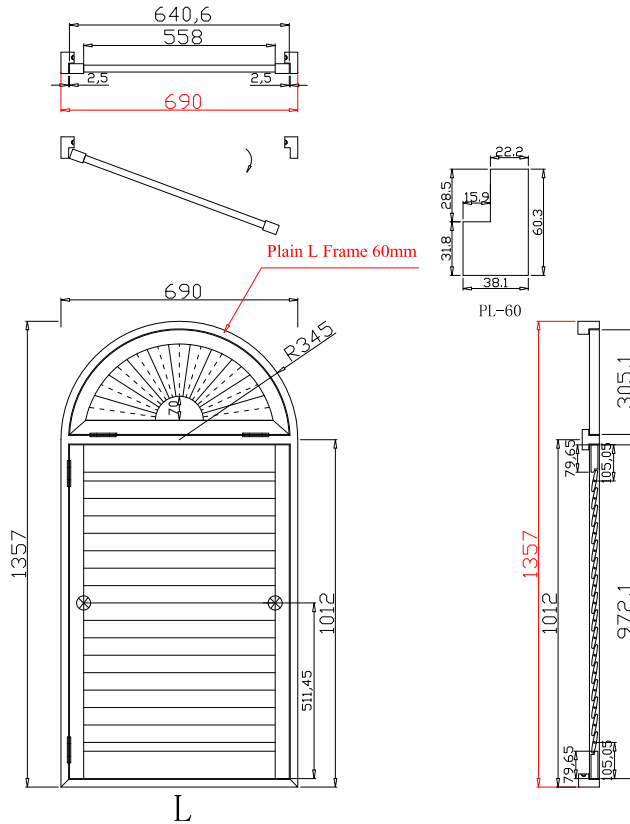

Louvre Quantity(叶片数量): 19

Louvre Size(叶片尺寸): 568mm

Rail Size(上下板尺寸): 620mm

Order No(订单号):FALK HANNA

Item(序号): 3

Room(房间号): LOUNGE RIGHT

Louvre Size(叶片类型): 64mm

16

Order No(订单号): FALK HANNA

Item(序号): 4

Room(房间号): SINGLE ROOM

Louvre Size(叶片类型): 64mm

Deep Plain L Frame 60mm

16

**NOTES:**

Shutter Color: Timeless White(覆盖色)

Louvre Size(叶片尺寸): 556mm

Rail Size(上下板尺寸): 608mm

Order No(订单号): FALK HANNA

Item(序号): 5

Room(房间号): DOUBLE ROOM LEFT

Louvre Size(叶片类型): 64mm

16

NOTES:

Louvre Quantity(叶片数量): 16

Louvre Size(叶片尺寸): 550mm

Rail Size(上下板尺寸): 602mm

Order No(订单号): FALK HANNA

Item(序号): 6

Room(房间号): DOUBLE ROOM RIGHT

Louvre Size(叶片类型): 64mm

Deep Plain L Frame 60mm