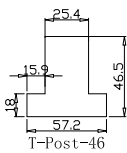

Louvre Quantity(叶片数量): 16

Louvre Size(叶片尺寸): 550mm

Rail Size(上下板尺寸): 602mm

Order No(订单号): FALK HANNA

Item(序号): 6

Room(房间号): DOUBLE ROOM RIGHT

Louvre Size(叶片类型): 64mm

Deep Plain L Frame 60mm