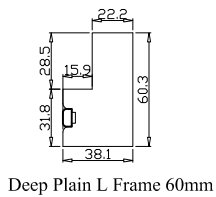

Deep Plain L Frame 60mm