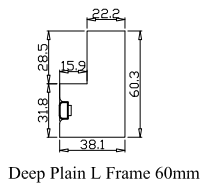

Louvre Size(叶片尺寸): 556mm

Rail Size(上下板尺寸): 608mm

Order No(订单号): FALK HANNA

Item(序号): 5

Room(房间号): DOUBLE ROOM LEFT

Louvre Size(叶片类型): 64mm

16

NOTES:

Louvre Quantity(叶片数量): 16

Louvre Size(叶片尺寸): 550mm

Rail Size(上下板尺寸): 602mm

Order No(订单号): FALK HANNA

Item(序号): 6

Room(房间号): DOUBLE ROOM RIGHT

Louvre Size(叶片类型): 64mm

Deep Plain L Frame 60mm