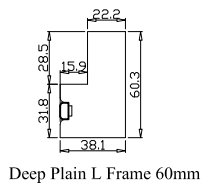

Louvre Size(叶片尺寸): 556mm

Rail Size(上下板尺寸): 608mm

Order No(订单号): FALK HANNA

Item(序号): 5

Room(房间号): DOUBLE ROOM LEFT

Louvre Size(叶片类型): 64mm

16

NOTES:

Louvre Quantity(叶片数量): 16

Louvre Size(叶片尺寸): 550mm

Rail Size(上下板尺寸): 602mm

Order No(订单号): FALK HANNA

Item(序号): 6

Room(房间号): DOUBLE ROOM RIGHT

Louvre Size(叶片类型): 64mm

Deep Plain L Frame 60mm