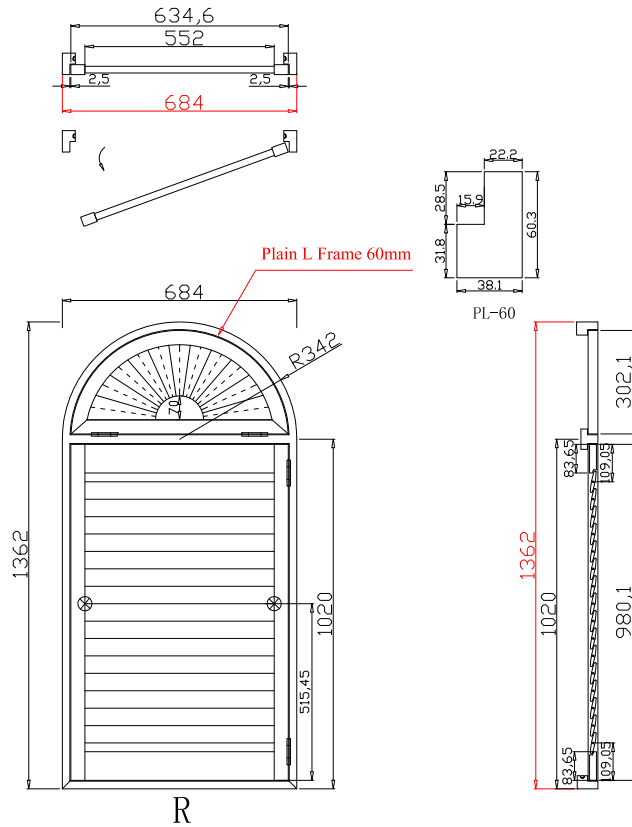

Hinges Color: White(白色)

Qty(数量): 1

Material(材质): Balmoral Pine Wood(松木)

Configuration(窗扇结构): L, IN, 4Side, 41.3mm Butt, Deep Plain L Frame 60mm

Tilt rod type(拉杆类型): Easy tilt rod(齿条拉杆)

Louvre Quantity(叶片数量): 16

Louvre Size(叶片尺寸): 556mm

Rail Size(上下板尺寸): 608mm

Order No(订单号): FALK HANNA

Item(序号): 5

Room(房间号): DOUBLE ROOM LEFT

Louvre Size(叶片类型): 64mm

16

NOTES:

Shutter Color: Timeless White(覆盖色)

Hinges Color: White(白色)

Qty(数量): 1

Material(材质): Balmoral Pine Wood(松木)

Configuration(窗扇结构): R, IN, 4Side, 41.3mm Butt, Deep Plain L Frame 60mm

Tilt rod type(拉杆类型): Easy tilt rod(齿条拉杆)

Louvre Quantity(叶片数量): 16

Louvre Size(叶片尺寸): 550mm

Rail Size(上下板尺寸): 602mm

Order No(订单号): FALK HANNA

Item(序号): 6

Room(房间号): DOUBLE ROOM RIGHT

Louvre Size(叶片类型): 64mm

Deep Plain L Frame 60mm