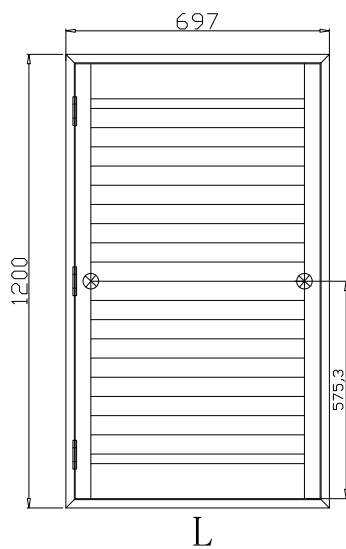

Louvre Quantity(叶片数量): 19

Louvre Size(叶片尺寸): 566mm

Rail Size(上下板尺寸): 618mm

Order No(订单号): FALK HANNA

Item(序号): 1

Room(房间号): KITCHEN

Louvre Size(叶片类型): 64mm

Deep Plain L Frame 60mm

Louvre Quantity(叶片数量): 19

Louvre Size(叶片尺寸): 563mm

Rail Size(上下板尺寸): 615mm

Order No(订单号): FALK HANNA

Item(序号): 2

Room(房间号): LOUNGE LEFT

Louvre Size(叶片类型): 64mm

Deep Plain L Frame 60mm

Louvre Quantity(叶片数量): 19

Louvre Size(叶片尺寸): 568mm

Rail Size(上下板尺寸): 620mm

Order No(订单号):FALK HANNA

Item(序号): 3

Room(房间号): LOUNGE RIGHT

Louvre Size(叶片类型): 64mm

16

Louvre Size(叶片尺寸): 556mm

Rail Size(上下板尺寸): 608mm

Order No(订单号): FALK HANNA

Item(序号): 5

Room(房间号): DOUBLE ROOM LEFT

Louvre Size(叶片类型): 64mm

16

NOTES: