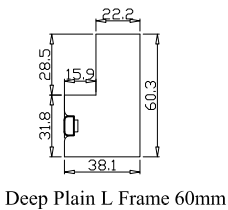

Louvre Quantity(叶片数量): 19

Louvre Size(叶片尺寸): 566mm

Rail Size(上下板尺寸): 618mm

Order No(订单号): FALK HANNA

Item(序号): 1

Room(房间号): KITCHEN

Louvre Size(叶片类型): 64mm

Deep Plain L Frame 60mm

Louvre Quantity(叶片数量): 19

Louvre Size(叶片尺寸): 563mm

Rail Size(上下板尺寸): 615mm

Order No(订单号): FALK HANNA

Item(序号): 2

Room(房间号): LOUNGE LEFT

Louvre Size(叶片类型): 64mm

Deep Plain L Frame 60mm

Louvre Quantity(叶片数量): 19

Louvre Size(叶片尺寸): 568mm

Rail Size(上下板尺寸): 620mm

Order No(订单号):FALK HANNA

Item(序号): 3

Room(房间号): LOUNGE RIGHT

Louvre Size(叶片类型): 64mm

16

Louvre Size(叶片尺寸): 556mm

Rail Size(上下板尺寸): 608mm

Order No(订单号): FALK HANNA

Item(序号): 5

Room(房间号): DOUBLE ROOM LEFT

Louvre Size(叶片类型): 64mm

16

NOTES: