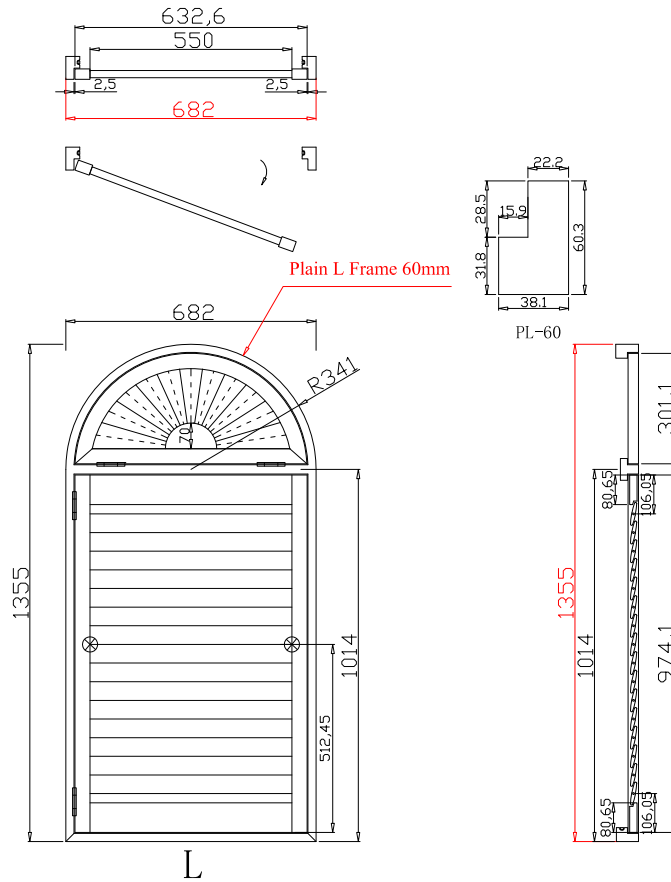

Louvre Quantity(叶片数量): 19

Louvre Size(叶片尺寸): 568mm

Rail Size(上下板尺寸): 620mm

Order No(订单号):FALK HANNA

Item(序号): 3

Room(房间号): LOUNGE RIGHT

Louvre Size(叶片类型): 64mm

16

NOTES:

- Shutter Color: Timeless White(覆盖色)
- Hinges Color: White(白色)
- Qty(数量): 1
- Material(材质): Balmoral Pine Wood(松木)
- Configuration(窗扇结构): L, IN, 4Side, 41.3mm Butt, Deep Plain L Frame 60mm
- Tilt rod type(拉杆类型): Easy tilt rod(齿条拉杆)
- Louvre Quantity(叶片数量): 16
- Louvre Size(叶片尺寸): 548mm
- Rail Size(上下板尺寸): 600mm

Louvre Size(叶片尺寸): 556mm

Rail Size(上下板尺寸): 608mm

Order No(订单号): FALK HANNA

Item(序号): 5

Room(房间号): DOUBLE ROOM LEFT

Louvre Size(叶片类型): 64mm

16

NOTES:

Louvre Quantity(叶片数量): 16

Louvre Size(叶片尺寸): 550mm

Rail Size(上下板尺寸): 602mm

Order No(订单号): FALK HANNA

Item(序号): 6

Room(房间号): DOUBLE ROOM RIGHT

Louvre Size(叶片类型): 64mm

Deep Plain L Frame 60mm