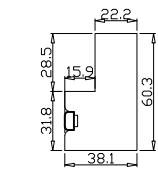

Louvre Quantity(叶片数量): 19

Louvre Size(叶片尺寸): 563mm

Rail Size(上下板尺寸): 615mm

Order No(订单号): FALK HANNA

Item(序号): 2

Room(房间号): LOUNGE LEFT

Louvre Size(叶片类型): 64mm

Deep Plain L Frame 60mm

Louvre Quantity(叶片数量): 19

Louvre Size(叶片尺寸): 568mm

Rail Size(上下板尺寸): 620mm

Order No(订单号):FALK HANNA

Item(序号): 3

Room(房间号): LOUNGE RIGHT

Louvre Size(叶片类型): 64mm

16

Louvre Size(叶片尺寸): 556mm

Rail Size(上下板尺寸): 608mm

Order No(订单号): FALK HANNA

Item(序号): 5

Room(房间号): DOUBLE ROOM LEFT

Louvre Size(叶片类型): 64mm

16

NOTES:

Louvre Quantity(叶片数量): 16

Louvre Size(叶片尺寸): 550mm

Rail Size(上下板尺寸): 602mm

Order No(订单号): FALK HANNA

Item(序号): 6

Room(房间号): DOUBLE ROOM RIGHT

Louvre Size(叶片类型): 64mm

Deep Plain L Frame 60mm