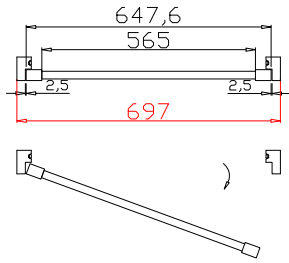

Louvre Quantity(叶片数量): 19

Louvre Size(叶片尺寸): 566mm

Rail Size(上下板尺寸): 618mm

Order No(订单号): FALK HANNA

Item(序号): 1

Room(房间号): KITCHEN

Louvre Size(叶片类型): 64mm

Deep Plain L Frame 60mm

Louvre Quantity(叶片数量): 19

Louvre Size(叶片尺寸): 563mm

Rail Size(上下板尺寸): 615mm

Order No(订单号): FALK HANNA

Item(序号): 2

Room(房间号): LOUNGE LEFT

Louvre Size(叶片类型): 64mm

Deep Plain L Frame 60mm

Louvre Quantity(叶片数量): 19

Louvre Size(叶片尺寸): 568mm

Rail Size(上下板尺寸): 620mm

Order No(订单号):FALK HANNA

Item(序号): 3

Room(房间号): LOUNGE RIGHT

Louvre Size(叶片类型): 64mm

16

Louvre Size(叶片尺寸): 556mm

Rail Size(上下板尺寸): 608mm

Order No(订单号): FALK HANNA

Item(序号): 5

Room(房间号): DOUBLE ROOM LEFT

Louvre Size(叶片类型): 64mm

16

NOTES: