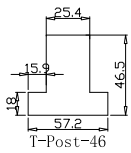

Louvre Size(叶片尺寸): 556mm

Rail Size(上下板尺寸): 608mm

Order No(订单号): FALK HANNA

Item(序号): 5

Room(房间号): DOUBLE ROOM LEFT

Louvre Size(叶片类型): 64mm

16

NOTES:

Louvre Quantity(叶片数量): 16

Louvre Size(叶片尺寸): 550mm

Rail Size(上下板尺寸): 602mm

Order No(订单号): FALK HANNA

Item(序号): 6

Room(房间号): DOUBLE ROOM RIGHT

Louvre Size(叶片类型): 64mm

Deep Plain L Frame 60mm