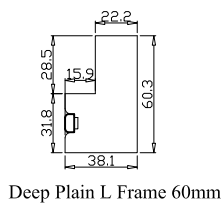

Louvre Quantity(叶片数量): 19

Louvre Size(叶片尺寸): 568mm

Rail Size(上下板尺寸): 620mm

Order No(订单号):FALK HANNA

Item(序号): 3

Room(房间号): LOUNGE RIGHT

Louvre Size(叶片类型): 64mm

16

NOTES:

- Shutter Color: Timeless White(覆盖色)
- Hinges Color: White(白色)
- Qty(数量): 1
- Material(材质): Balmoral Pine Wood(松木)
- Configuration(窗扇结构): L, IN, 4Side, 41.3mm Butt, Deep Plain L Frame 60mm
- Tilt rod type(拉杆类型): Easy tilt rod(齿条拉杆)
- Louvre Quantity(叶片数量): 16
- Louvre Size(叶片尺寸): 548mm
- Rail Size(上下板尺寸): 600mm

Louvre Size(叶片尺寸): 556mm

Rail Size(上下板尺寸): 608mm

Order No(订单号): FALK HANNA

Item(序号): 5

Room(房间号): DOUBLE ROOM LEFT

Louvre Size(叶片类型): 64mm

16

NOTES:

Louvre Quantity(叶片数量): 16

Louvre Size(叶片尺寸): 550mm

Rail Size(上下板尺寸): 602mm

Order No(订单号): FALK HANNA

Item(序号): 6

Room(房间号): DOUBLE ROOM RIGHT

Louvre Size(叶片类型): 64mm

Deep Plain L Frame 60mm