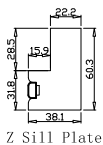

Louvre Quantity(叶片数量): 45

Louvre Size(叶片尺寸): 484.4mm

Rail Size(上下板尺寸): 536.4mm

Order No(订单号):HOME Winter

Item(序号): 1

Room(房间号): kitchen

Louvre Size(叶片类型): 76mm

Z Sill Plate