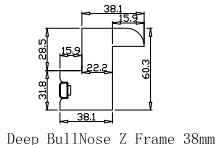

Louvre Quantity(叶片数量): 45

Louvre Size(叶片尺寸): 484.4mm

Rail Size(上下板尺寸): 536.4mm

Order No(订单号):HOME Winter

Item(序号): 1

Room(房间号): kitchen

Louvre Size(叶片类型): 76mm

Z Sill Plate

Deep BullNose Z Frame 38mm