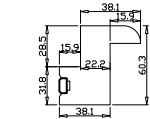

Louvre Quantity(叶片数量): 52

Louvre Size(叶片尺寸): 313.05mm

Rail Size(上下板尺寸): 365.05mm

Order No(订单号):HOME Hamilton

Item(序号): 1

Room(房间号): living room

Louvre Size(叶片类型): 89mm

Z Sill Plate

Configuration(窗扇结构): LDL-DRDR,IN, 4SP, 41.3mm Astrigal, Deep BullNose Z Frame 38mm

Tilt rod type(拉杆类型): Easy tilt rod(齿条拉杆)

Louvre Quantity(叶片数量): 52

Louvre Size(叶片尺寸): 313.55mm

Rail Size(上下板尺寸): 365.55mm