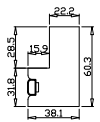

Louvre Quantity(叶片数量): 52

Louvre Size(叶片尺寸): 313.05mm

Rail Size(上下板尺寸): 365.05mm

Order No(订单号):HOME Hamilton

Item(序号): 1

Room(房间号): living room

Louvre Size(叶片类型): 89mm

Z Sill Plate

Configuration(窗扇结构): LDL-DRDR,IN, 4SP, 41.3mm Astrigal, Deep BullNose Z Frame 38mm

Tilt rod type(拉杆类型): Easy tilt rod(齿条拉杆)

Louvre Quantity(叶片数量): 52

Louvre Size(叶片尺寸): 313.55mm

Rail Size(上下板尺寸): 365.55mm

Order No(订单号):HOME Hamilton

Item(序号): 2

Room(房间号): bedroom

Louvre Size(叶片类型): 89mm

Z Sill Plate

Deep BullNose Z Frame 38mm