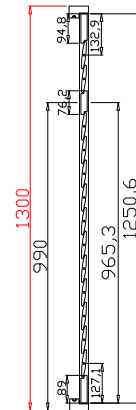

2

11

NOTES:

Shutter Color:Classic Ivory(覆盖色)

Hinges Color:Pearl(珍珠白)

Qty(数量): 1

Material(材质): Balmoral Pine Wood(松木)

Configuration(窗扇结构): LDL-DRDR,IN, 4SP, 41.3mm Astrigal, Deep BullNose Z Frame 38mm

Tilt rod type(拉杆类型): Easy tilt rod(齿条拉杆)

Louvre Quantity(叶片数量): 52

Louvre Size(叶片尺寸): 313.55mm

Rail Size(上下板尺寸): 365.55mm

Order No(订单号):HOME Hamilton

Item(序号): 2

Room(房间号): bedroom

Louvre Size(叶片类型): 89mm