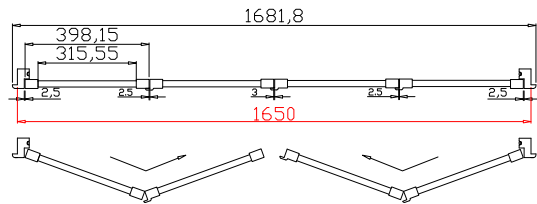

2

11

NOTES:

Shutter Color:Classic Ivory(覆盖色)

Hinges Color:Pearl(珍珠白)

Qty(数量): 1

Material(材质): Balmoral Pine Wood(松木)

Configuration(窗扇结构): LDL-DRDR,IN, 4SP, 41.3mm Astrigal, Deep BullNose Z Frame 38mm

Tilt rod type(拉杆类型): Easy tilt rod(齿条拉杆)

Louvre Quantity(叶片数量): 52

Louvre Size(叶片尺寸): 313.55mm

Rail Size(上下板尺寸): 365.55mm

Order No(订单号):HOME Hamilton

Item(序号): 2

Room(房间号): bedroom

Louvre Size(叶片类型): 89mm