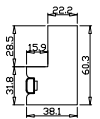

Louvre Quantity(叶片数量): 52

Louvre Size(叶片尺寸): 313.05mm

Rail Size(上下板尺寸): 365.05mm

Order No(订单号):HOME Hamilton

Item(序号): 1

Room(房间号): living room

Louvre Size(叶片类型): 89mm

Z Sill Plate

Configuration(窗扇结构): LDL-DRDR,IN, 4SP, 41.3mm Astrigal, Deep BullNose Z Frame 38mm

Tilt rod type(拉杆类型): Easy tilt rod(齿条拉杆)

Louvre Quantity(叶片数量): 52

Louvre Size(叶片尺寸): 313.55mm

Rail Size(上下板尺寸): 365.55mm

Order No(订单号):HOME Hamilton

Item(序号): 2

Room(房间号): bedroom

Louvre Size(叶片类型): 89mm

Z Sill Plate

Deep BullNose Z Frame 38mm