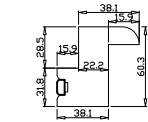

Configuration(窗扇结构): LDL-DRDR,IN, 4SP, 41.3mm Astrigal, Deep BullNose Z Frame 38mm

Tilt rod type(拉杆类型): Easy tilt rod(齿条拉杆)

Louvre Quantity(叶片数量): 52

Louvre Size(叶片尺寸): 313.55mm

Rail Size(上下板尺寸): 365.55mm

Order No(订单号):HOME Hamilton

Item(序号): 2

Room(房间号): bedroom

Louvre Size(叶片类型): 89mm

Z Sill Plate

Deep BullNose Z Frame 38mm