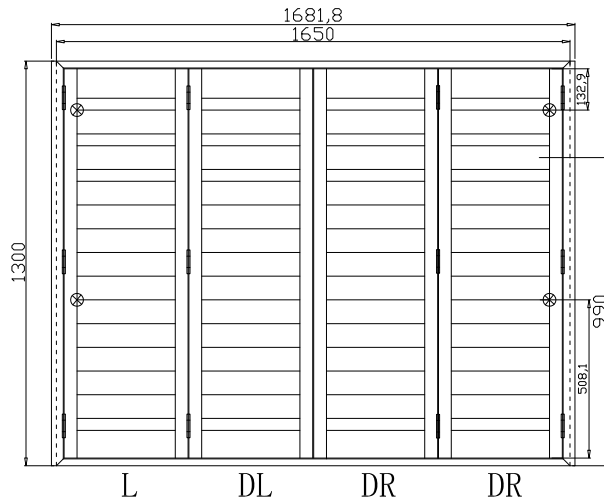

2

11

NOTES:

Shutter Color:Classic Ivory(覆盖色)

Hinges Color:Pearl(珍珠白)

Qty(数量): 1

Material(材质): Balmoral Pine Wood(松木)

Configuration(窗扇结构): LDL-DRDR,IN, 4SP, 41.3mm Astrigal, Deep BullNose Z Frame 38mm

Tilt rod type(拉杆类型): Easy tilt rod(齿条拉杆)

Louvre Quantity(叶片数量): 52

Louvre Size(叶片尺寸): 313.55mm

Rail Size(上下板尺寸): 365.55mm

Order No(订单号):HOME Hamilton

Item(序号): 2

Room(房间号): bedroom

Louvre Size(叶片类型): 89mm