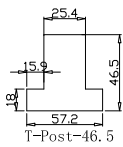

Tilt rod type(拉杆类型): Easy tilt rod(齿条拉杆)

Louvre Quantity(叶片数量): 24, 12

Louvre Size(叶片尺寸): 444.8mm, 471.3mm

Rail Size(上下板尺寸): 496.5mm, 523mm

Order No(订单号): INSP BECKY COOTE

Item(序号): 1

Room(房间号): FRONT LOUNGE

Louvre Size(叶片类型): 89mm

T-Post-46.5

Deep Plain L Frame 60mm