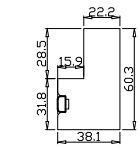

Tilt rod type(拉杆类型): Easy tilt rod(齿条拉杆)

Louvre Quantity(叶片数量): 24, 12

Louvre Size(叶片尺寸): 444.8mm, 471.3mm

Rail Size(上下板尺寸): 496.5mm, 523mm

Order No(订单号): INSP BECKY COOTE

Item(序号): 1

Room(房间号): FRONT LOUNGE

Louvre Size(叶片类型): 89mm

T-Post-46.5

Deep Plain L Frame 60mm