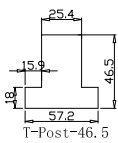

Tilt rod type(拉杆类型): Easy tilt rod(齿条拉杆)

Louvre Quantity(叶片数量): 38,19

Louvre Size(叶片尺寸): 477.25mm,447.8mm

Rail Size(上下板尺寸): 528.95mm,499.5mm

Order No(订单号): INSP PHIL WOOD

Item(序号): 1

Room(房间号): DAUGHTERS BEDROOM

Louvre Size(叶片类型): 76mm

T-Post-46.5

Deep Plain L Frame 60mm