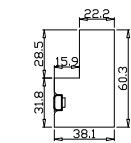

Tilt rod type(拉杆类型): Easy tilt rod(齿条拉杆)

Louvre Quantity(叶片数量): 38,19

Louvre Size(叶片尺寸): 477.25mm,447.8mm

Rail Size(上下板尺寸): 528.95mm,499.5mm

Order No(订单号): INSP PHIL WOOD

Item(序号): 1

Room(房间号): DAUGHTERS BEDROOM

Louvre Size(叶片类型): 76mm

T-Post-46.5

Deep Plain L Frame 60mm