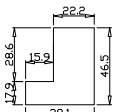

Louvre Quantity(叶片数量): 24

Louvre Size(叶片尺寸): 410mm

Rail Size(上下板尺寸): 461.7mm

Order No(订单号):HOME Willie Beattie

Item(序号):1

Room(房间号):Back living room

Louvre Size(叶片类型): 64mm

Z Sill plate