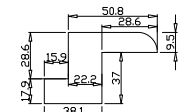

Louvre Quantity(叶片数量): 24

Louvre Size(叶片尺寸): 410mm

Rail Size(上下板尺寸): 461.7mm

Order No(订单号):HOME Willie Beattie

Item(序号):1

Room(房间号):Back living room

Louvre Size(叶片类型): 64mm

Z Sill plate